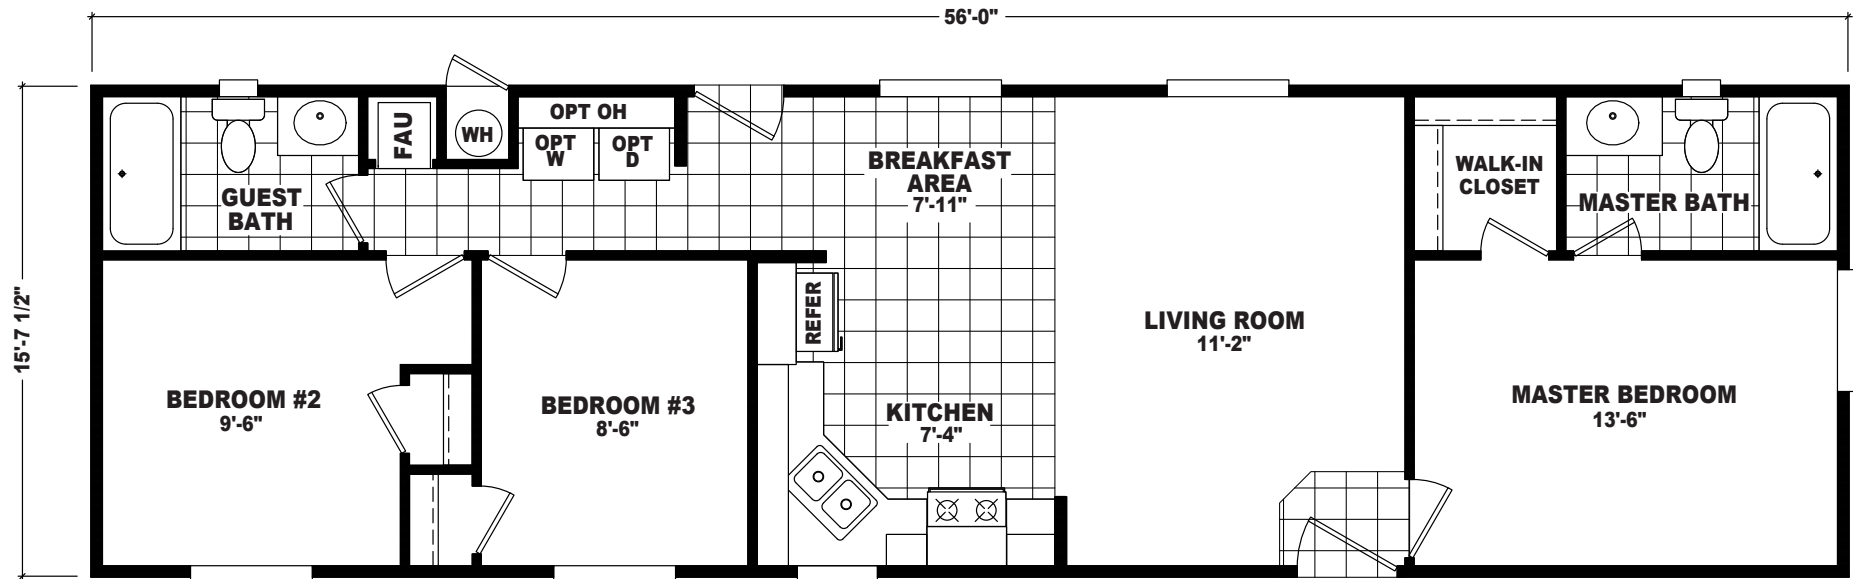

Atchison

EP Single Section Series

875 SQ. FT. (Approximate) 3 Bedroom, 2 Bath

Last Updated: 9-19-22

FACTORY SELECT HOMES

8610 E. Main Street
Mesa, AZ 85207

FactorySelectMobileHomes.com | 1-800-670-1464

IMPORTANT: Alta Cima Corp reserves the right to modify, cancel or substitute products or features of this event at any time without prior notice or obligation. Pictures and other promotional materials are representative and may depict or contain floor plans, square footages, elevations, options, upgrades, extra design features, decorations, floor coverings, specialty light fixtures, custom paint and wall coverings, window treatments, landscaping, sound and alarm systems, furnishings, appliances, and other designer/decorator features and amenities that are not included as part of the home and/or may not be available at all locations. Home, pricing and community information is subject to change, and homes to prior sale, at any time without notice or obligation. ©2020 Alta Cima Corp. All rights reserved.