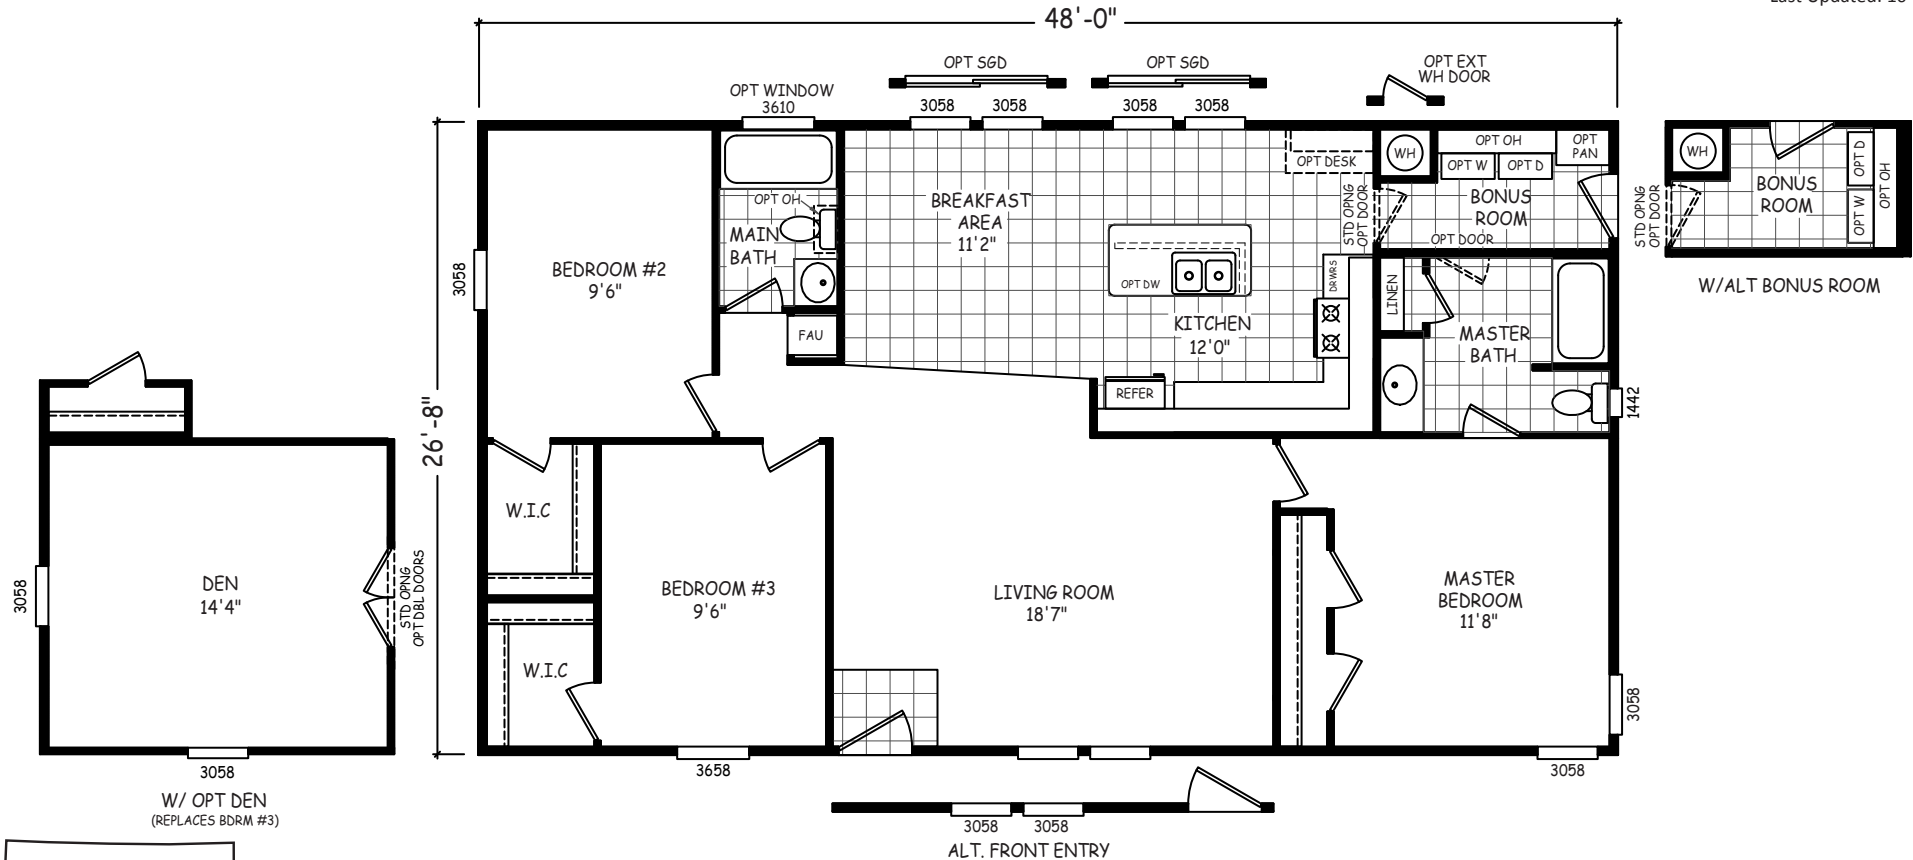

Atwood

Factory Select Series 

FactorySelectHomes

3 Bedroom, 2 Bath
Approx. 1,280 Sq. Ft.

Last Updated: 10-27-16

W/ OPT DEN
(REPLACES BDRM #3)

• Flagstaff

FactorySelectHomes
Mesa