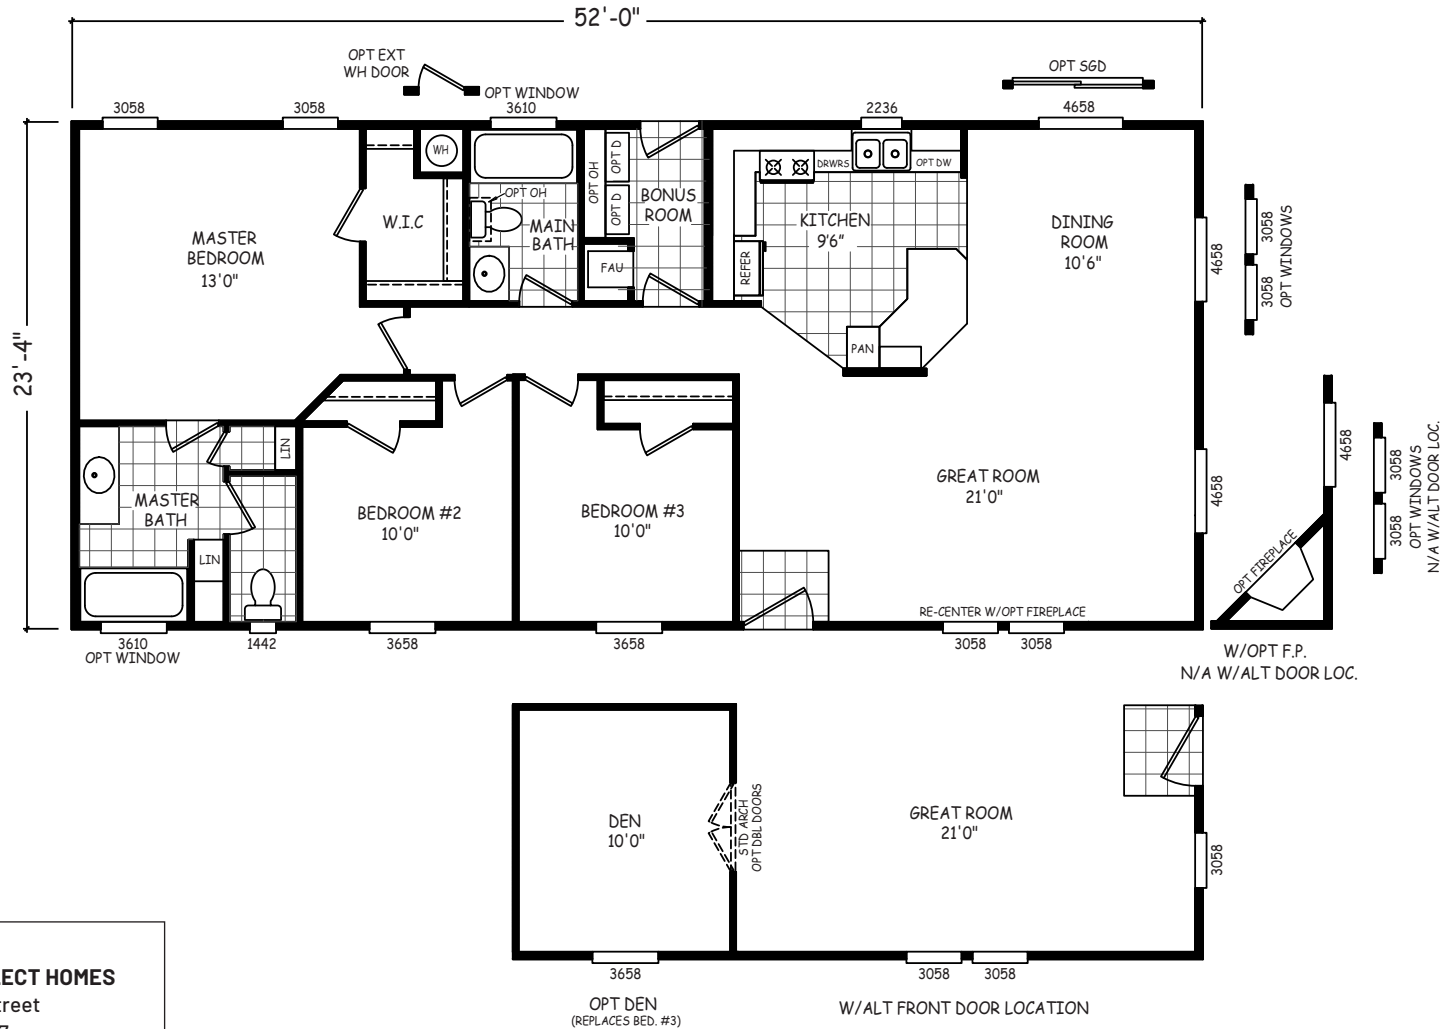

Aurora

Laurel Manor Series

1,213 SQ. FT. (Approximate) 3 Bedroom, 2 Bath

Last Updated: 4-29-22

FACTORY SELECT HOMES
8610 E. Main Street
Mesa, AZ 85207

FactorySelectMobileHomes.com | 1-800-670-1464

IMPORTANT: Alta Cima Corp reserves the right to modify, cancel or substitute products or features of this event at any time without prior notice or obligation. Pictures and other promotional materials are representative and may depict or contain floor plans, square footages, elevations, options, upgrades, extra design features, decorations, floor coverings, specialty light fixtures, custom paint and wall coverings, window treatments, landscaping, sound and alarm systems, furnishings, appliances, and other designer/decorator features and amenities that are not included as part of the home and/or may not be available at all locations. Home, pricing and community information is subject to change, and homes to prior sale, at any time without notice or obligation. ©2020 Alta Cima Corp. All rights reserved.