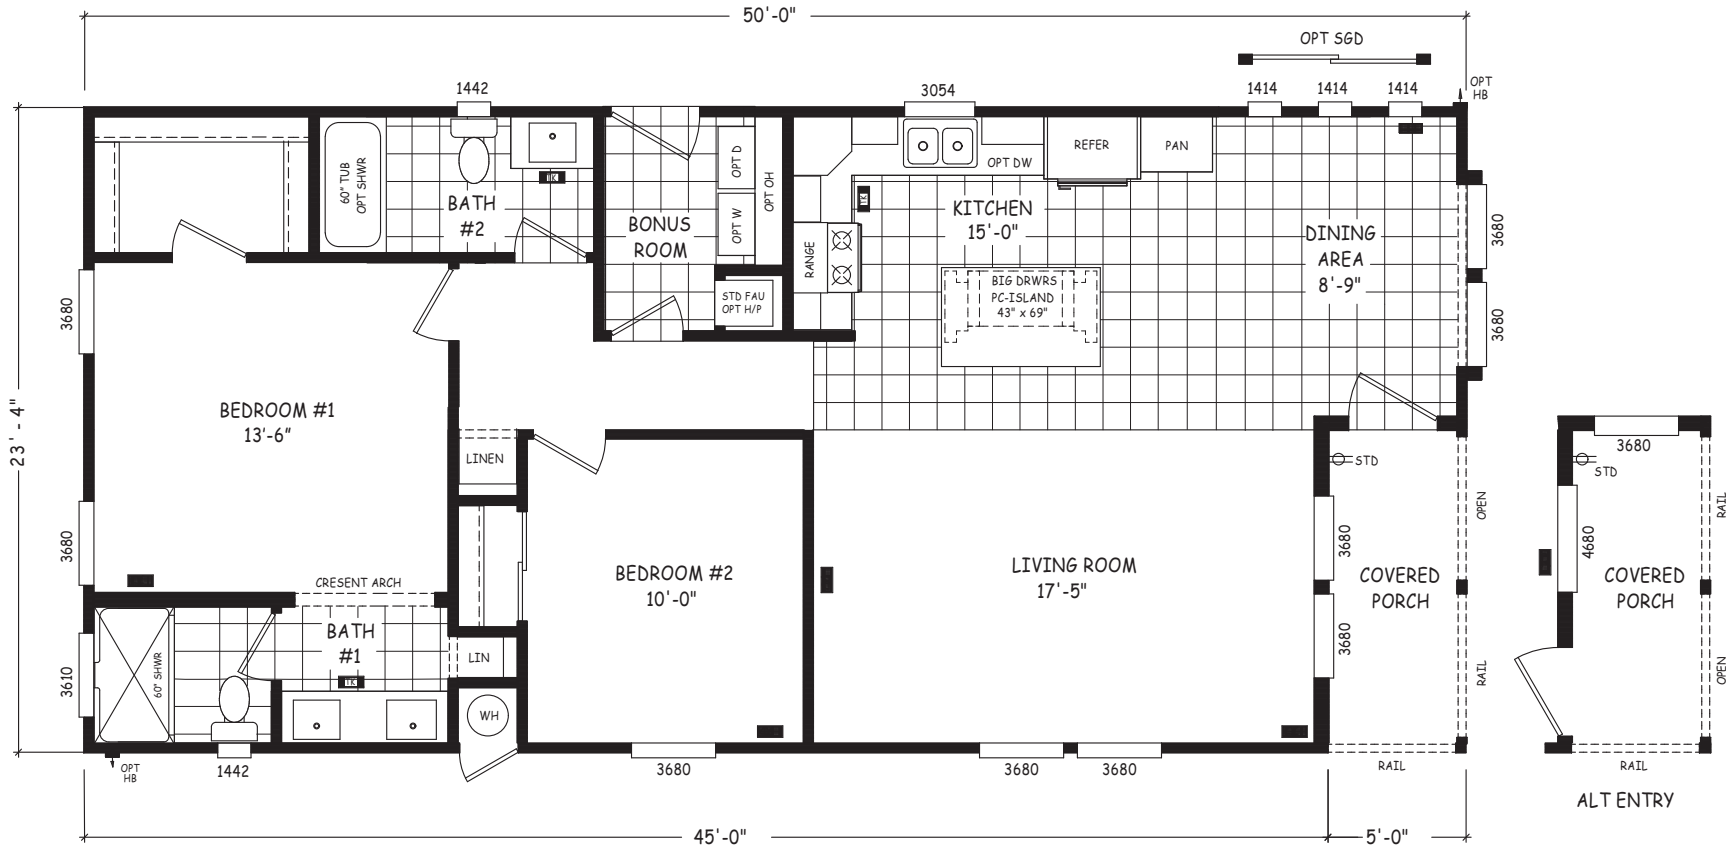

Babine

Pinnacle Series

1,172 SQ. FT. (Approximate) 2 Bedroom, 2 Bath

Last Updated: 8-22-22

FACTORY SELECT HOMES
8610 E. Main Street
Mesa, AZ 85207

FactorySelectMobileHomes.com | 1-800-670-1464

IMPORTANT: Alta Cima Corp reserves the right to modify, cancel or substitute products or features of this event at any time without prior notice or obligation. Pictures and other promotional materials are representative and may depict or contain floor plans, square footages, elevations, options, upgrades, extra design features, decorations, floor coverings, specialty light fixtures, custom paint and wall coverings, window treatments, landscaping, sound and alarm systems, furnishings, appliances, and other designer/decorator features and amenities that are not included as part of the home and/or may not be available at all locations. Home, pricing and community information is subject to change, and homes to prior sale, at any time without notice or obligation. ©2020 Alta Cima Corp. All rights reserved.