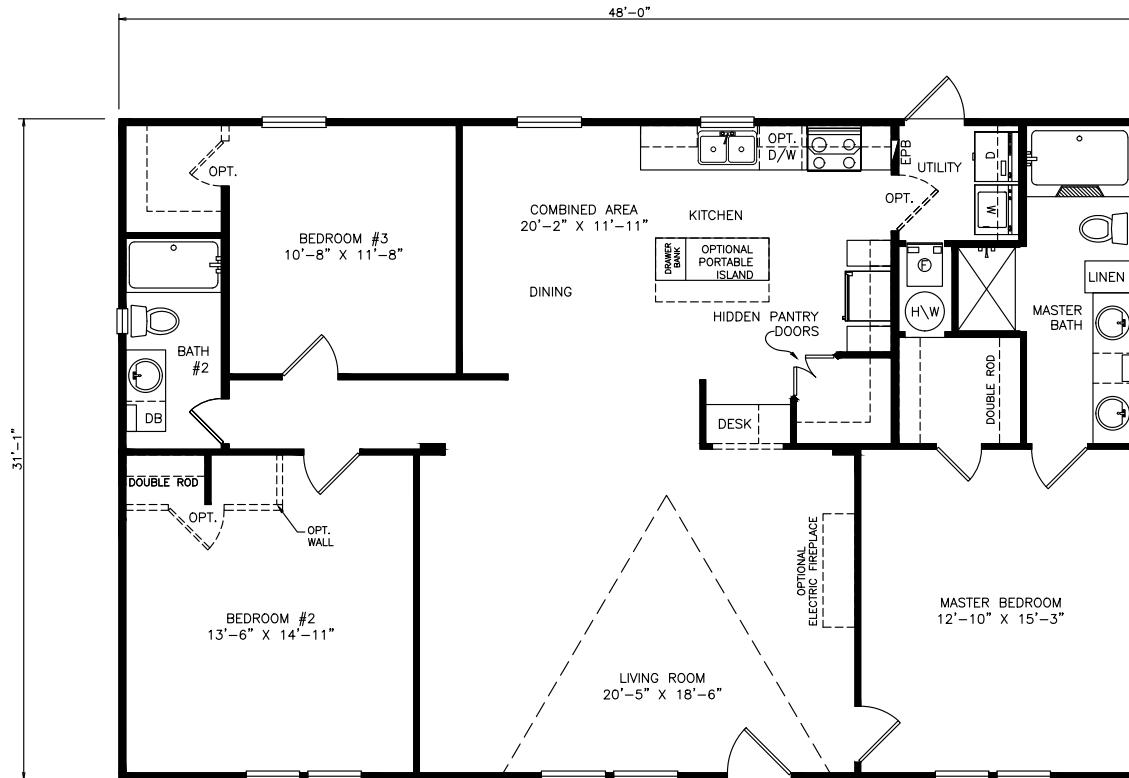

# Balcorta

Select Series - Multi Section Series

1,497 SQ. FT. (Approximate) 3 Bedrooms, 2 Baths

Last Updated: 12-7-21

**FACTORY SELECT HOMES**

8610 E. Main Street  
Mesa, AZ 85207

**FactorySelectMobileHomes.com | 1-800-670-1464**