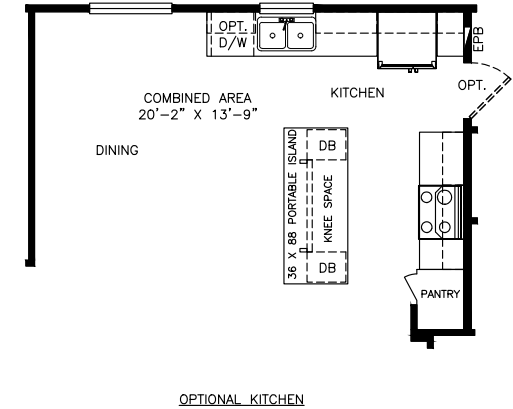

# Balcorta

Select Series - Multi Section Series

1,497 SQ. FT. (Approximate) 3 Bedrooms, 2 Baths

Last Updated: 12-7-21

**FACTORY SELECT HOMES**

8610 E. Main Street  
Mesa, AZ 85207

**FactorySelectMobileHomes.com | 1-800-670-1464**