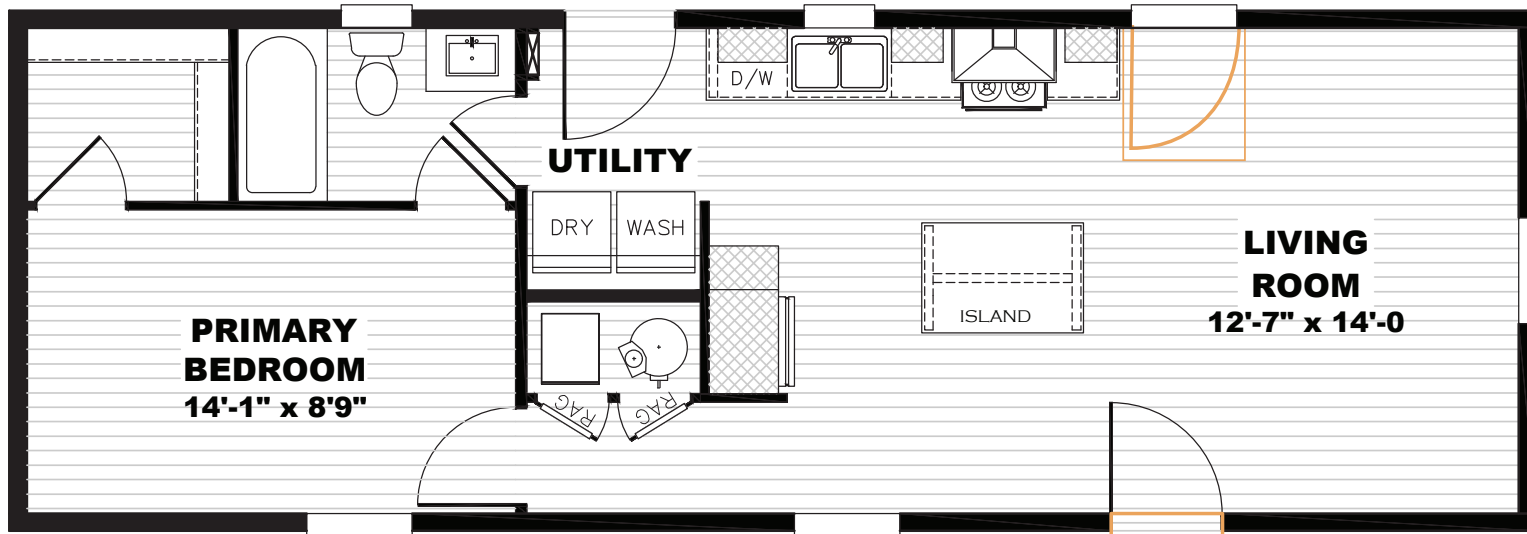

# Balden

Tempo Series - Single Section

660 SQ. FT. (Approximate) 1 Bedroom, 1 Bath

Last Updated: 10-2-24

16' x 44'

Note: This home includes a walk-in shower.  
(Tub/Shower as shown is not available)

Alternate Door Location Available