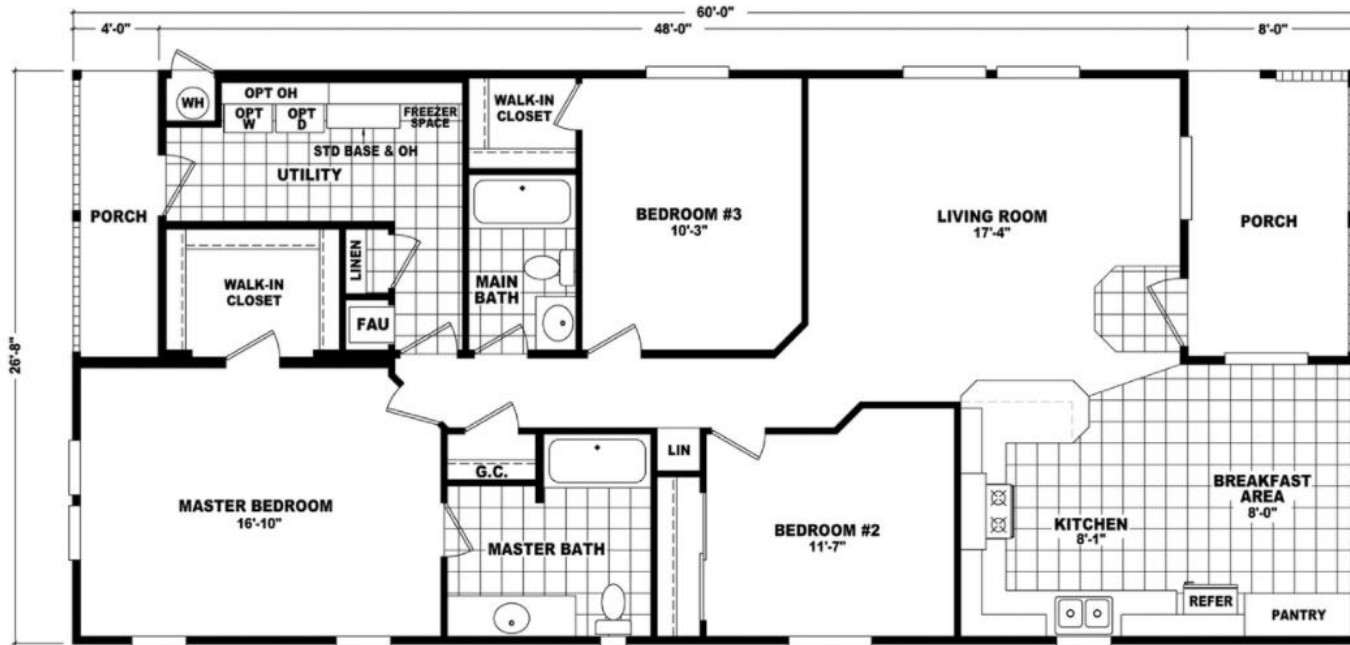

Baldwin

Value Porch Home Series

1,600 SQ. FT. (Approximate) 3 Bedrooms, 2 Baths

Last Updated: 7-21-21

OPT FLASH BATH

FACTORY SELECT HOMES
8610 E. Main Street
Mesa, AZ 85207

FactorySelectMobileHomes.com | 1-800-670-1464