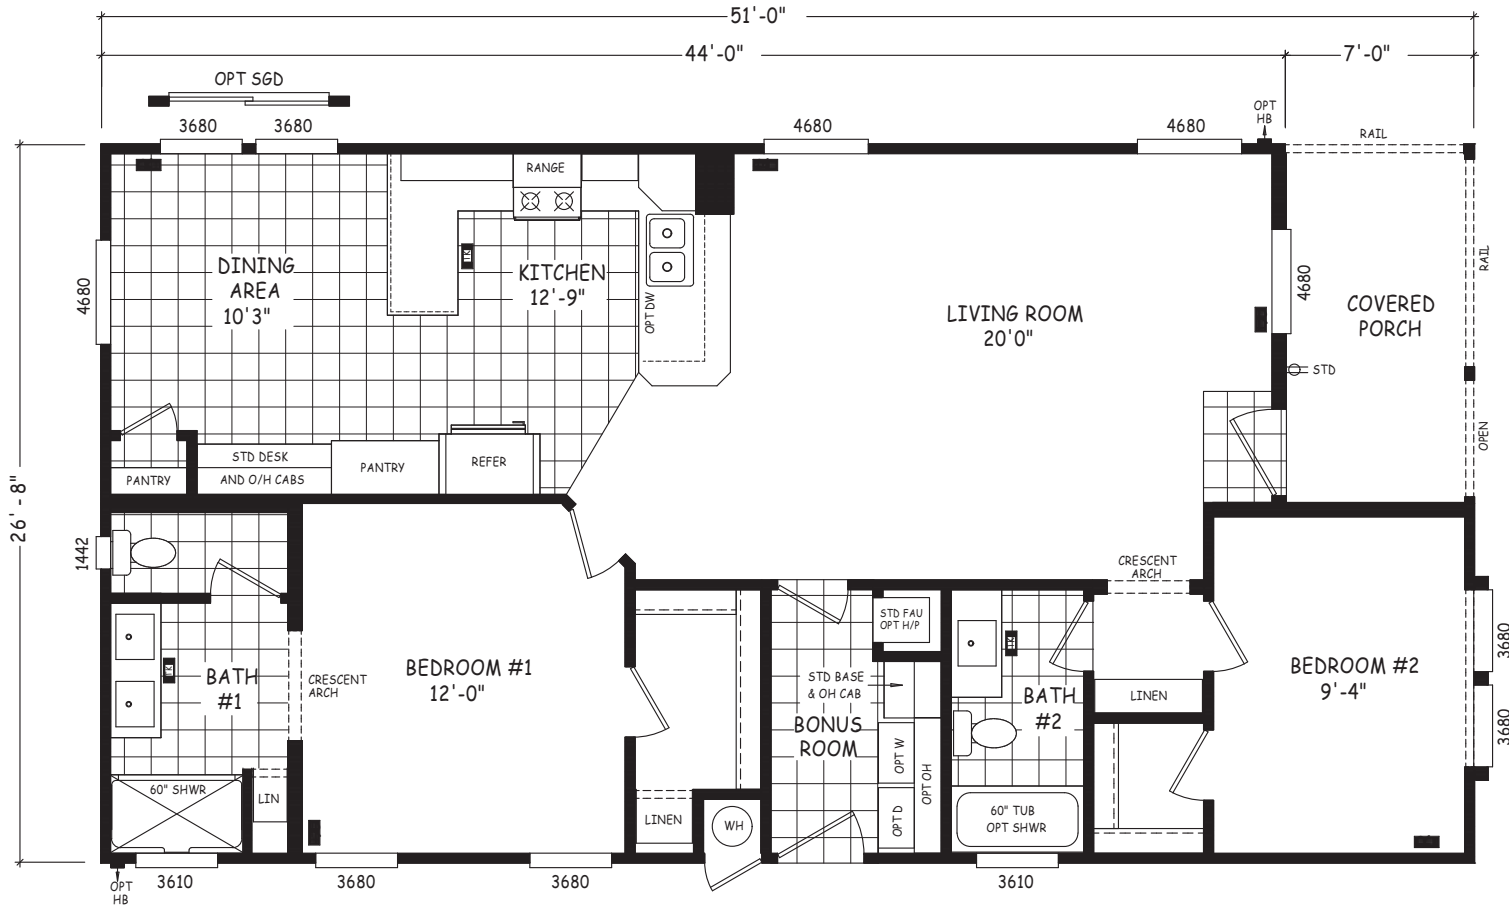

Bashaw

Pinnacle Series

1,360 SQ. FT. (Approximate) 2 Bedroom, 2 Bath

Last Updated: 8-22-22

FACTORY SELECT HOMES

8610 E. Main Street
Mesa, AZ 85207

FactorySelectMobileHomes.com | 1-800-670-1464

IMPORTANT: Alta Cima Corp reserves the right to modify, cancel or substitute products or features of this event at any time without prior notice or obligation. Pictures and other promotional materials are representative and may depict or contain floor plans, square footages, elevations, options, upgrades, extra design features, decorations, floor coverings, specialty light fixtures, custom paint and wall coverings, window treatments, landscaping, sound and alarm systems, furnishings, appliances, and other designer/decorator features and amenities that are not included as part of the home and/or may not be available at all locations. Home, pricing and community information is subject to change, and homes to prior sale, at any time without notice or obligation. ©2020 Alta Cima Corp. All rights reserved.