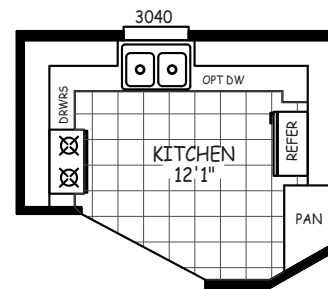

Bayfield

Laurel Manor Series 

FactorySelectHomes

2 Bedroom, 2 Bath
Approx. 1,120 Sq. Ft.

Last Updated: 10-30-17

NOTE: SEE SALES ORDER FOR RAILING/OPENING

ALT KITCHEN

• Flagstaff