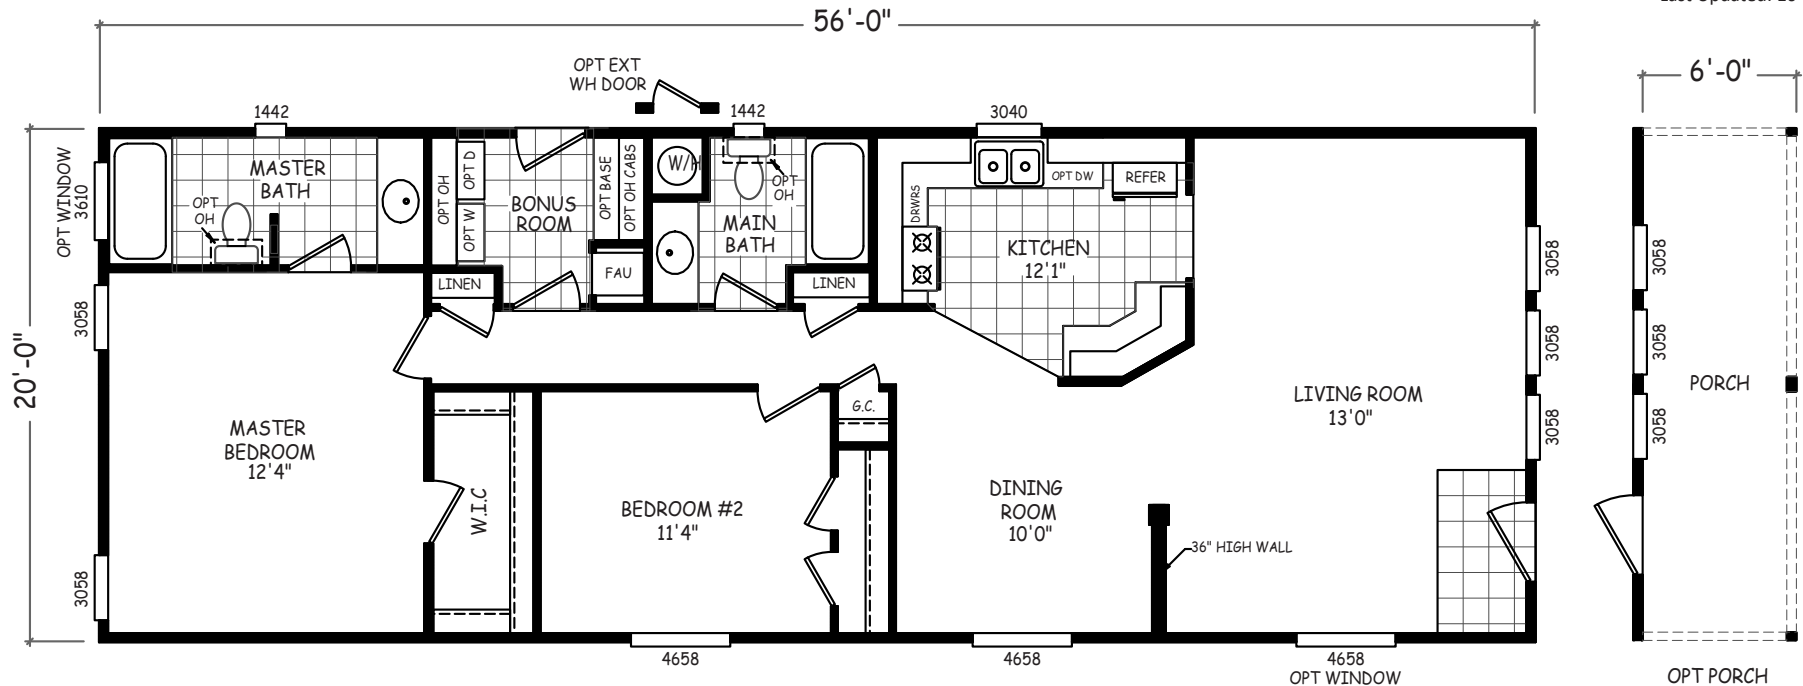

Bayfield

Laurel Manor Series 

FactorySelectHomes

2 Bedroom, 2 Bath
Approx. 1,120 Sq. Ft.

Last Updated: 10-30-17

NOTE: SEE SALES ORDER FOR RAILING/OPENING

ALT KITCHEN

• Flagstaff