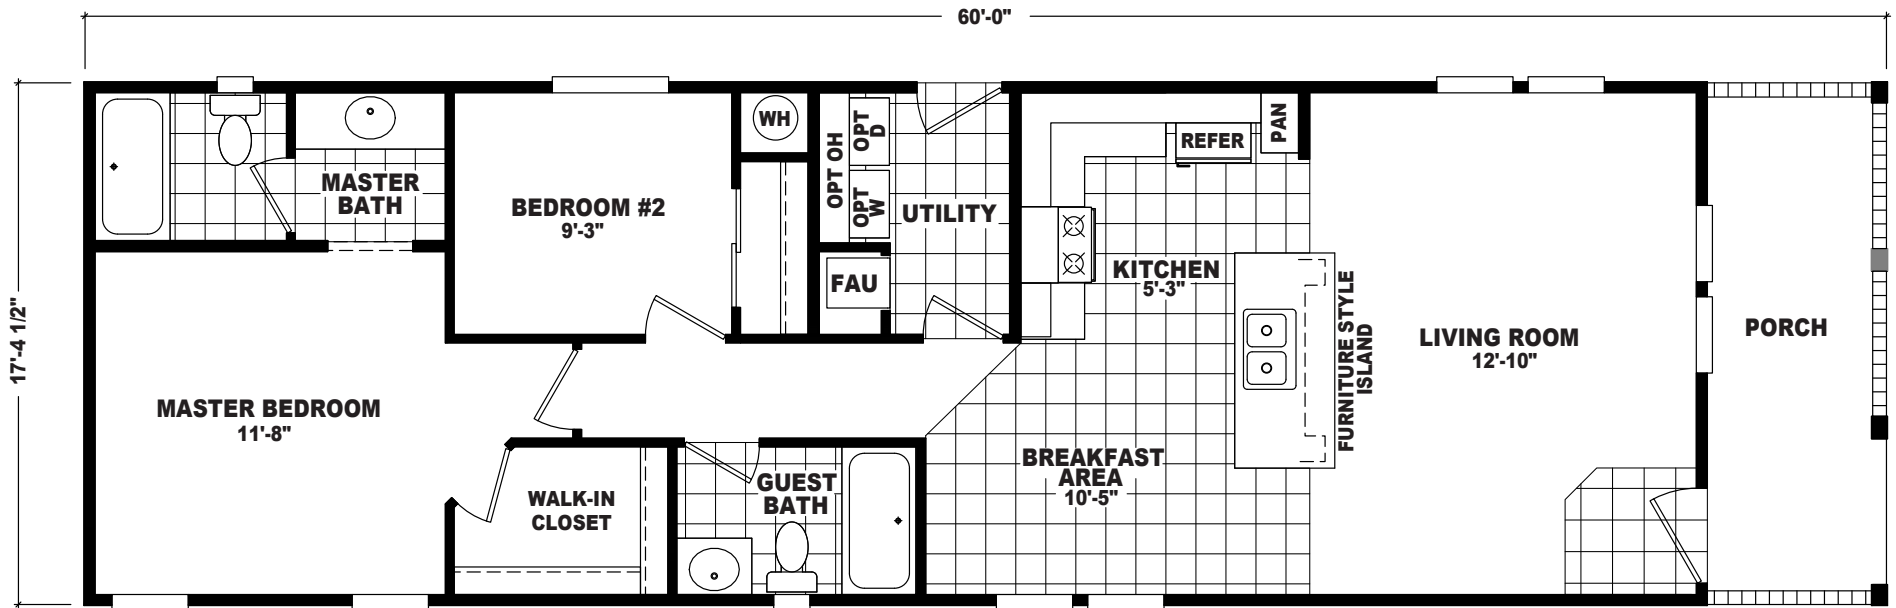

Beekman

EP Single Section Series

1,042 SQ. FT. (Approximate) 2 Bedroom, 2 Bath

Last Updated: 9-19-22

FACTORY SELECT HOMES

8610 E. Main Street
Mesa, AZ 85207

FactorySelectMobileHomes.com | 1-800-670-1464

IMPORTANT: Alta Cima Corp reserves the right to modify, cancel or substitute products or features of this event at any time without prior notice or obligation. Pictures and other promotional materials are representative and may depict or contain floor plans, square footages, elevations, options, upgrades, extra design features, decorations, floor coverings, specialty light fixtures, custom paint and wall coverings, window treatments, landscaping, sound and alarm systems, furnishings, appliances, and other designer/decorator features and amenities that are not included as part of the home and/or may not be available at all locations. Home, pricing and community information is subject to change, and homes to prior sale, at any time without notice or obligation. ©2020 Alta Cima Corp. All rights reserved.