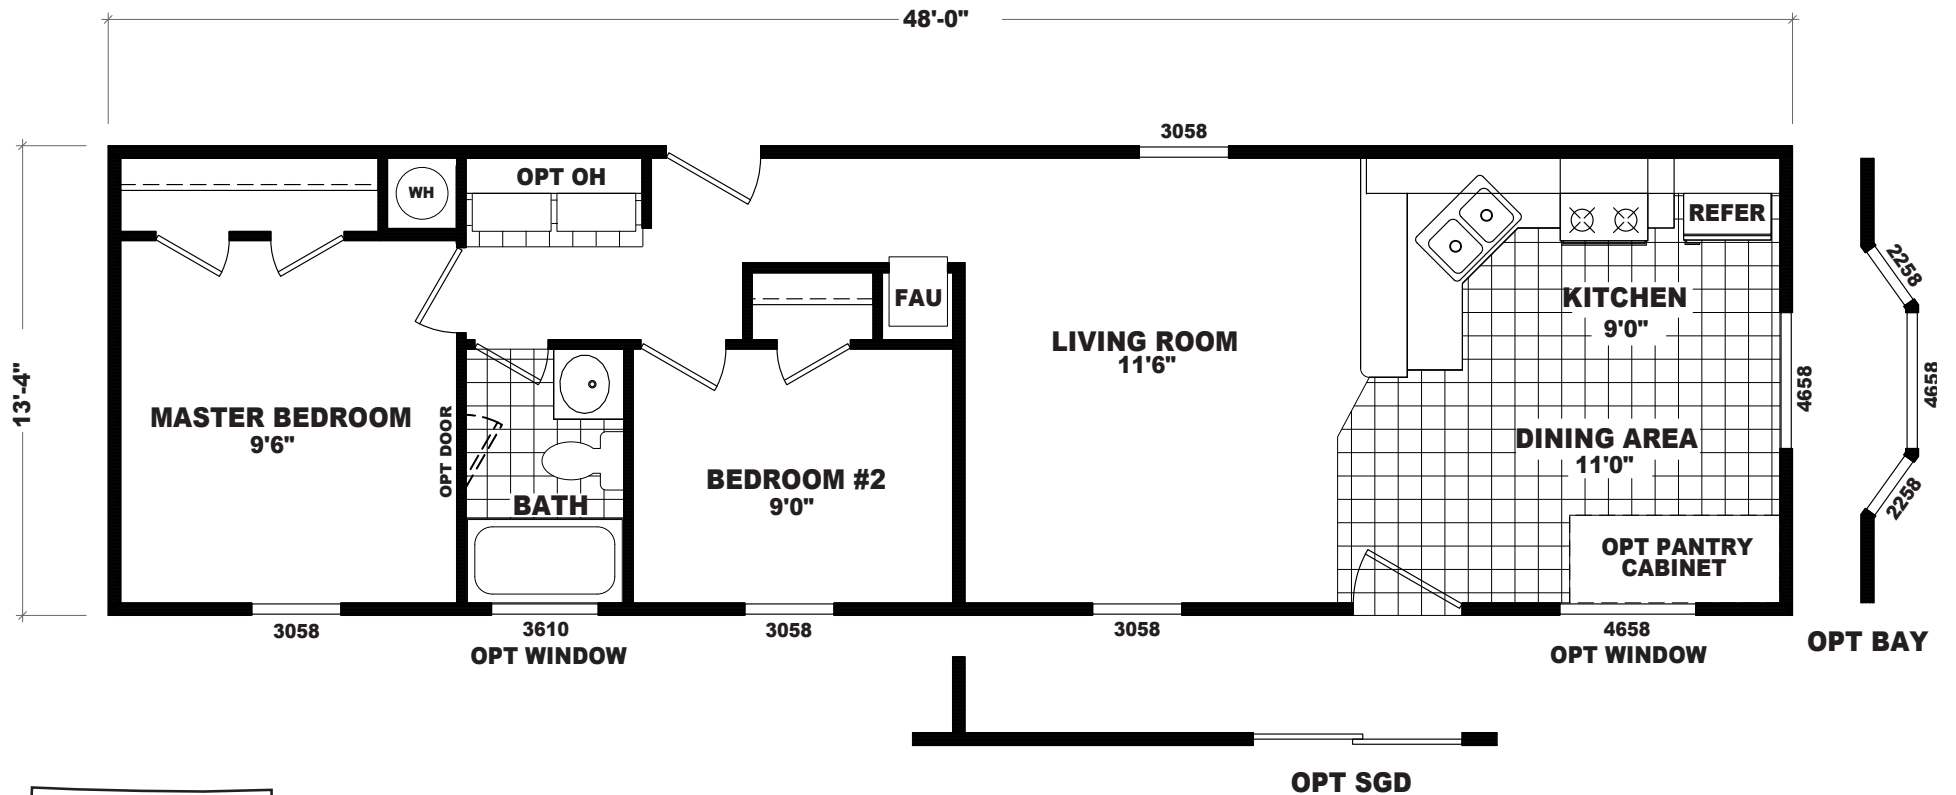

# Berkeley

Laurel Manor Series 

# FactorySelectHomes

2 Bedroom, 1 Bath  
Approx. 640 Sq. Ft.

Last Updated: 8-5-16

• Flagstaff

  
© Mesa

**Factory Select Homes**  
8610 E. Main Street  
Mesa, Arizona 85207

I authorize Factory Select Homes to build my house, per this plan.