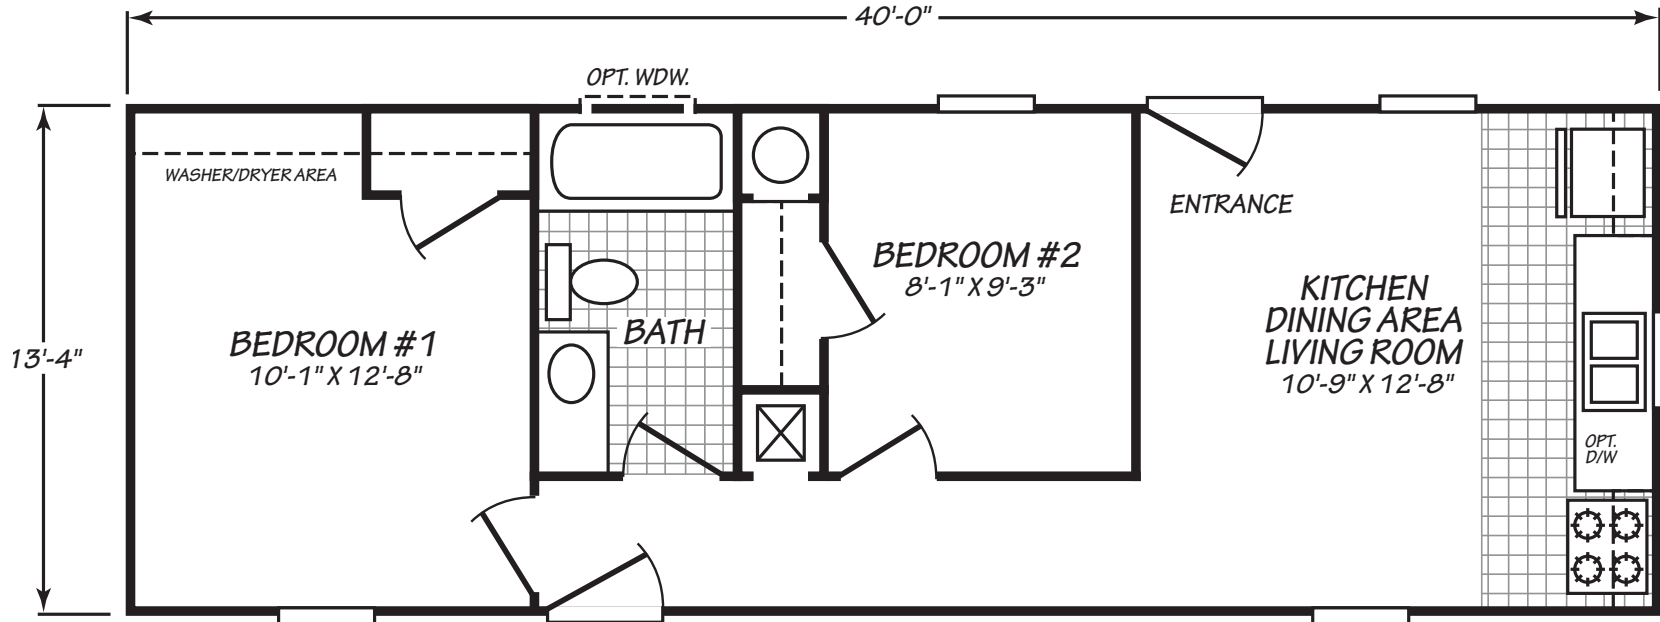

Birchett 2

Canyon Lake Series

533 SQ. FT. (Approximate) 2 Bedrooms, 1 Bath

Last Updated: 11-11-21

FACTORY SELECT HOMES

8610 E. Main Street
Mesa, AZ 85207

FactorySelectMobileHomes.com | 1-800-670-1464

IMPORTANT: Alta Cima Corp reserves the right to modify, cancel or substitute products or features of this event at any time without prior notice or obligation. Pictures and other promotional materials are representative and may depict or contain floor plans, square footages, elevations, options, upgrades, extra design features, decorations, floor coverings, specialty light fixtures, custom paint and wall coverings, window treatments, landscaping, sound and alarm systems, furnishings, appliances, and other designer/decorator features and amenities that are not included as part of the home and/or may not be available at all locations. Home, pricing and community information is subject to change, and homes to prior sale, at any time without notice or obligation. ©2020 Alta Cima Corp. All rights reserved.