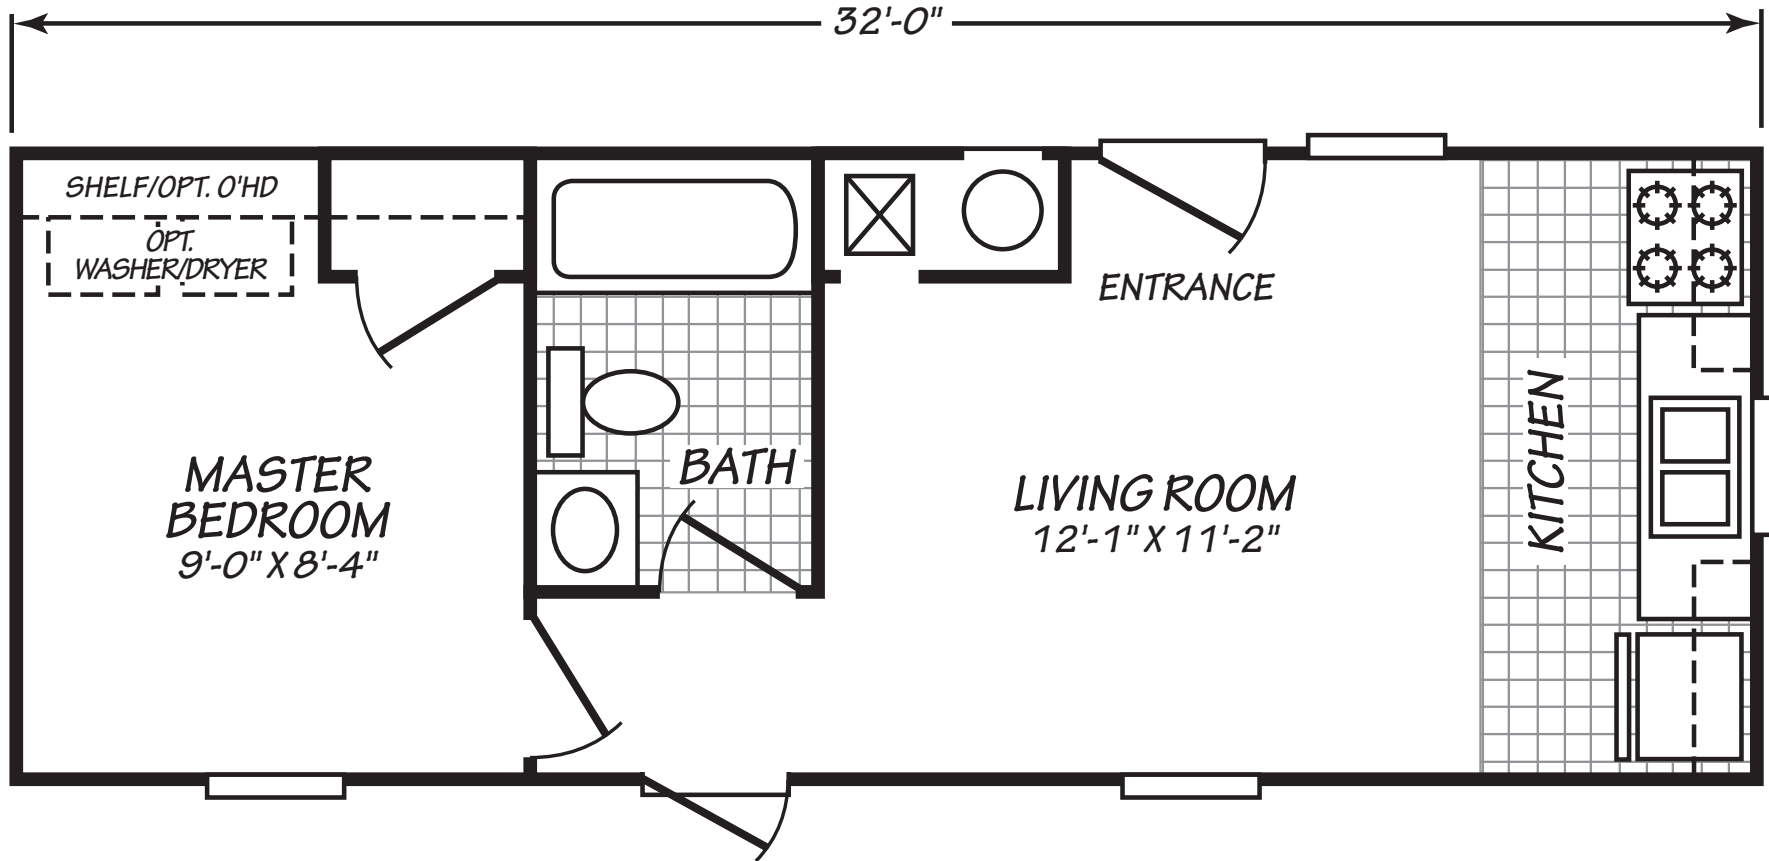

Birchett

Canyon Lake Series

378 SQ. FT. (Approximate) 1 Bedroom, 1 Bath

Last Updated: 11-11-21

FACTORY SELECT HOMES
8610 E. Main Street
Mesa, AZ 85207

FactorySelectMobileHomes.com | 1-800-670-1464

IMPORTANT: Alta Cima Corp reserves the right to modify, cancel or substitute products or features of this event at any time without prior notice or obligation. Pictures and other promotional materials are representative and may depict or contain floor plans, square footages, elevations, options, upgrades, extra design features, decorations, floor coverings, specialty light fixtures, custom paint and wall coverings, window treatments, landscaping, sound and alarm systems, furnishings, appliances, and other designer/decorator features and amenities that are not included as part of the home and/or may not be available at all locations. Home, pricing and community information is subject to change, and homes to prior sale, at any time without notice or obligation. ©2020 Alta Cima Corp. All rights reserved.