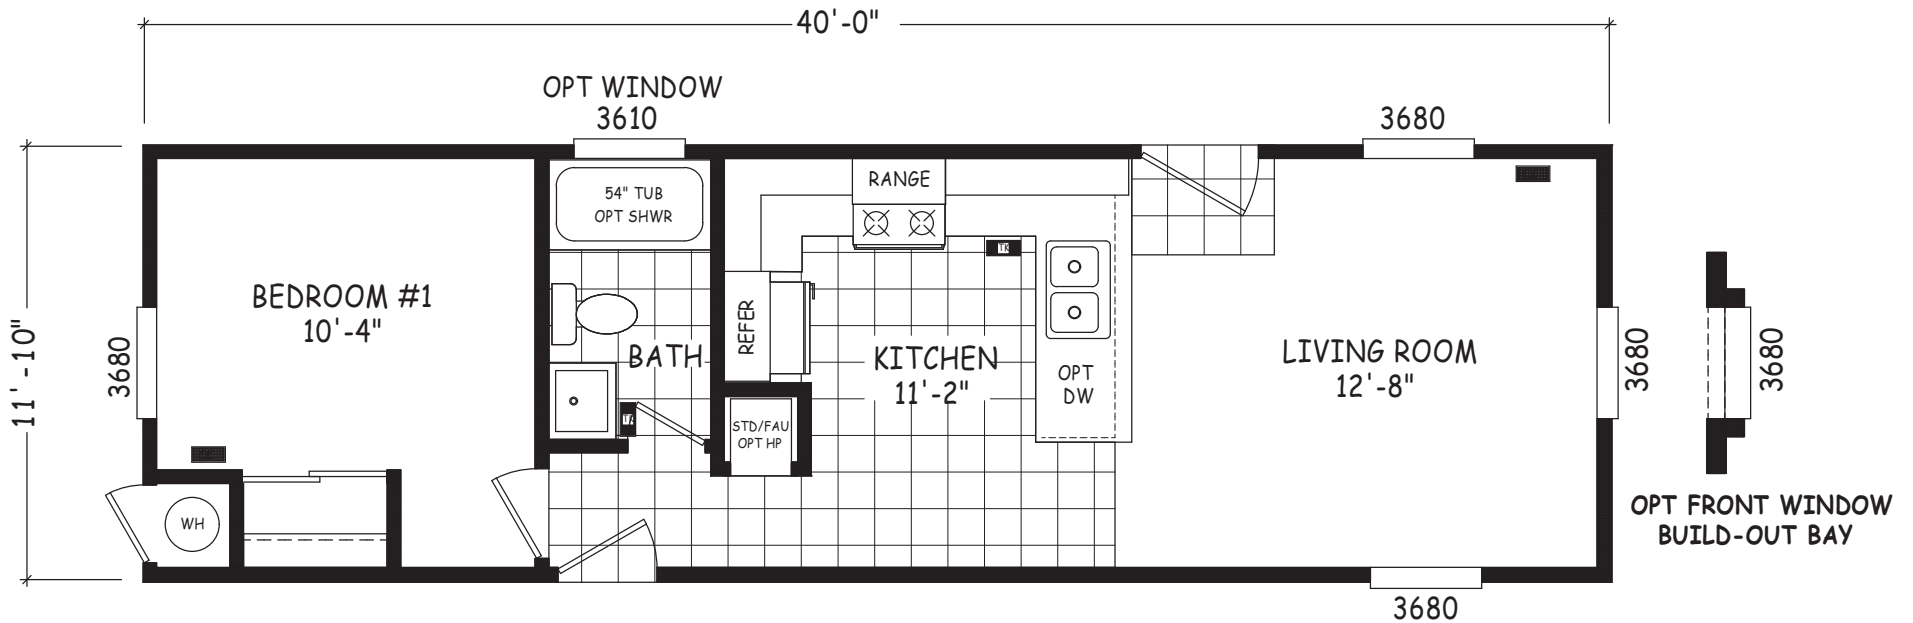

Blakeshire

Encore Single Wide Series

467 SQ. FT. (Approximate) 1 Bedroom, 1 Bath

Last Updated: 12-8-22

FACTORY SELECT HOMES
8610 E. Main Street
Mesa, AZ 85207

FactorySelectMobileHomes.com | 1-800-670-1464

IMPORTANT: Alta Cima Corp reserves the right to modify, cancel or substitute products or features of this event at any time without prior notice or obligation. Pictures and other promotional materials are representative and may depict or contain floor plans, square footages, elevations, options, upgrades, extra design features, decorations, floor coverings, specialty light fixtures, custom paint and wall coverings, window treatments, landscaping, sound and alarm systems, furnishings, appliances, and other designer/decorator features and amenities that are not included as part of the home and/or may not be available at all locations. Home, pricing and community information is subject to change, and homes to prior sale, at any time without notice or obligation. ©2020 Alta Cima Corp. All rights reserved.