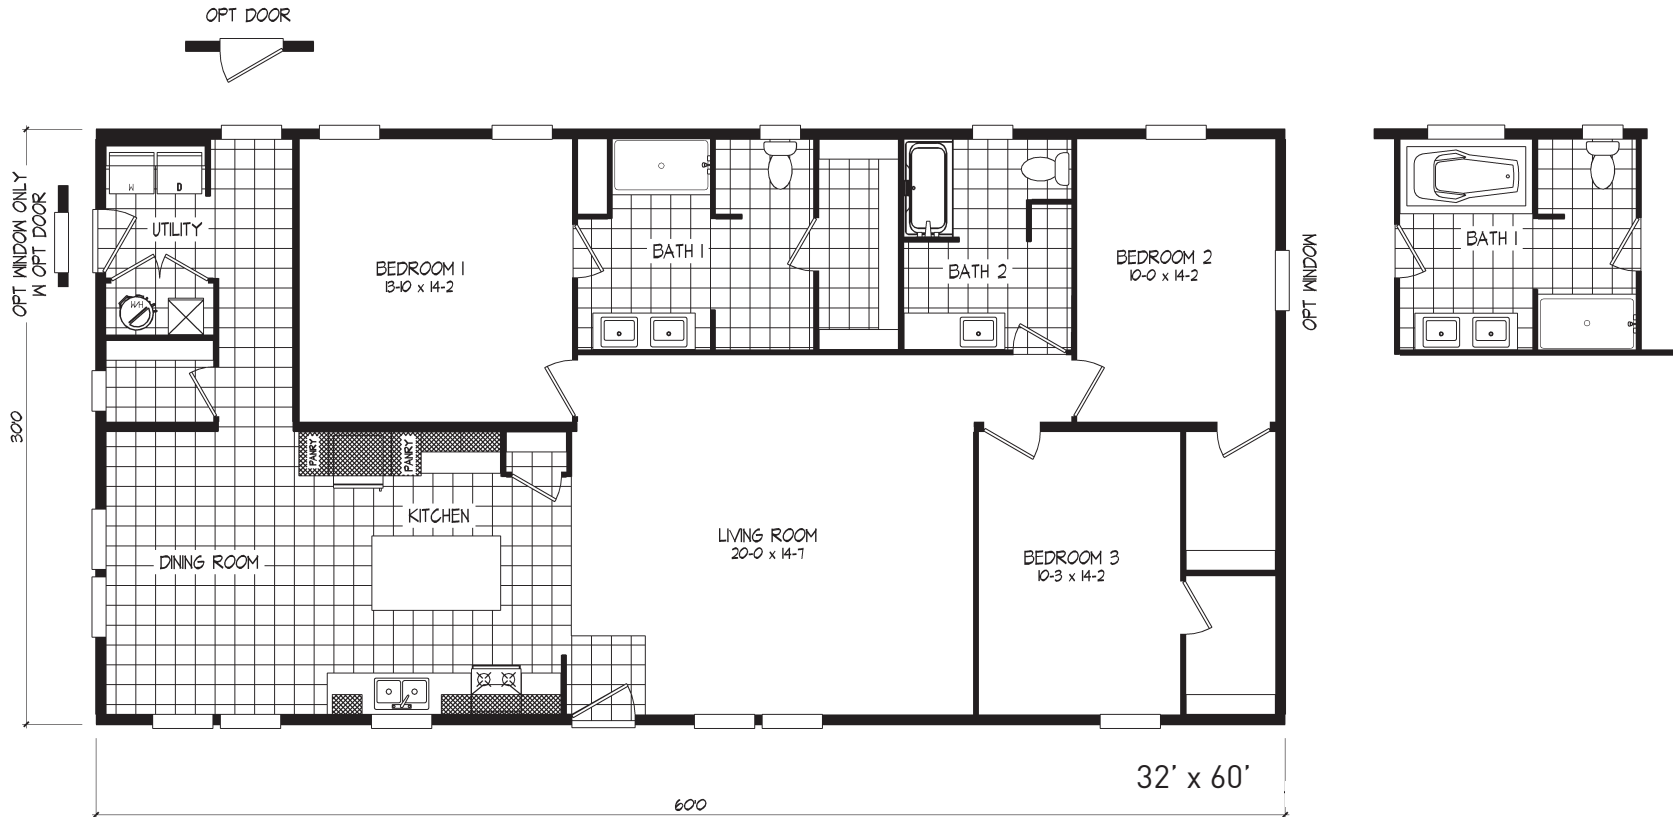

Boros

The Harmony Series

1,800 SQ. FT. (Approximate) 3 Bedroom, 2 Bath

Last Updated: 4-26-24

FACTORY SELECT HOMES
8610 E. Main Street
Mesa, AZ 85207

FactorySelectMobileHomes.com | 1-800-670-1464

IMPORTANT: Alta Cima Corp reserves the right to modify, cancel or substitute products or features of this event at any time without prior notice or obligation. Pictures and other promotional materials are representative and may depict or contain floor plans, square footages, elevations, options, upgrades, extra design features, decorations, floor coverings, specialty light fixtures, custom paint and wall coverings, window treatments, landscaping, sound and alarm systems, furnishings, appliances, and other designer/decorator features and amenities that are not included as part of the home and/or may not be available at all locations. Home, pricing and community information is subject to change, and homes to prior sale, at any time without notice or obligation. ©2020 Alta Cima Corp. All rights reserved.