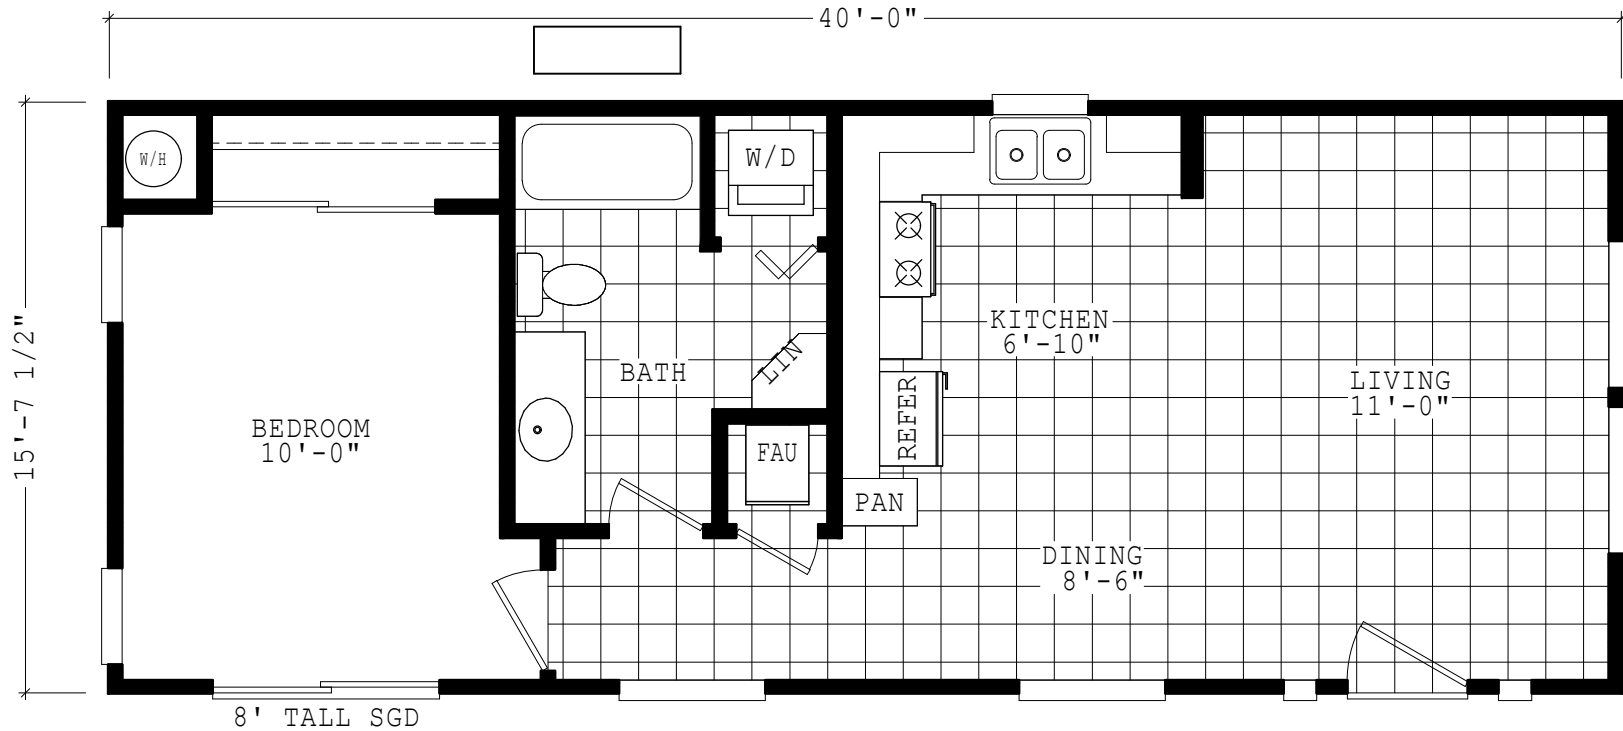

Bozar

Accessory Dwellings Series

625 SQ. FT. (Approximate) 1 Bedroom, 1 Bath

Last Updated: 2-9-23

FACTORY SELECT HOMES

8610 E. Main Street
Mesa, AZ 85207

FactorySelectMobileHomes.com | 1-800-670-1464

IMPORTANT: Alta Cima Corp reserves the right to modify, cancel or substitute products or features of this event at any time without prior notice or obligation. Pictures and other promotional materials are representative and may depict or contain floor plans, square footages, elevations, options, upgrades, extra design features, decorations, floor coverings, specialty light fixtures, custom paint and wall coverings, window treatments, landscaping, sound and alarm systems, furnishings, appliances, and other designer/decorator features and amenities that are not included as part of the home and/or may not be available at all locations. Home, pricing and community information is subject to change, and homes to prior sale, at any time without notice or obligation. ©2020 Alta Cima Corp. All rights reserved.