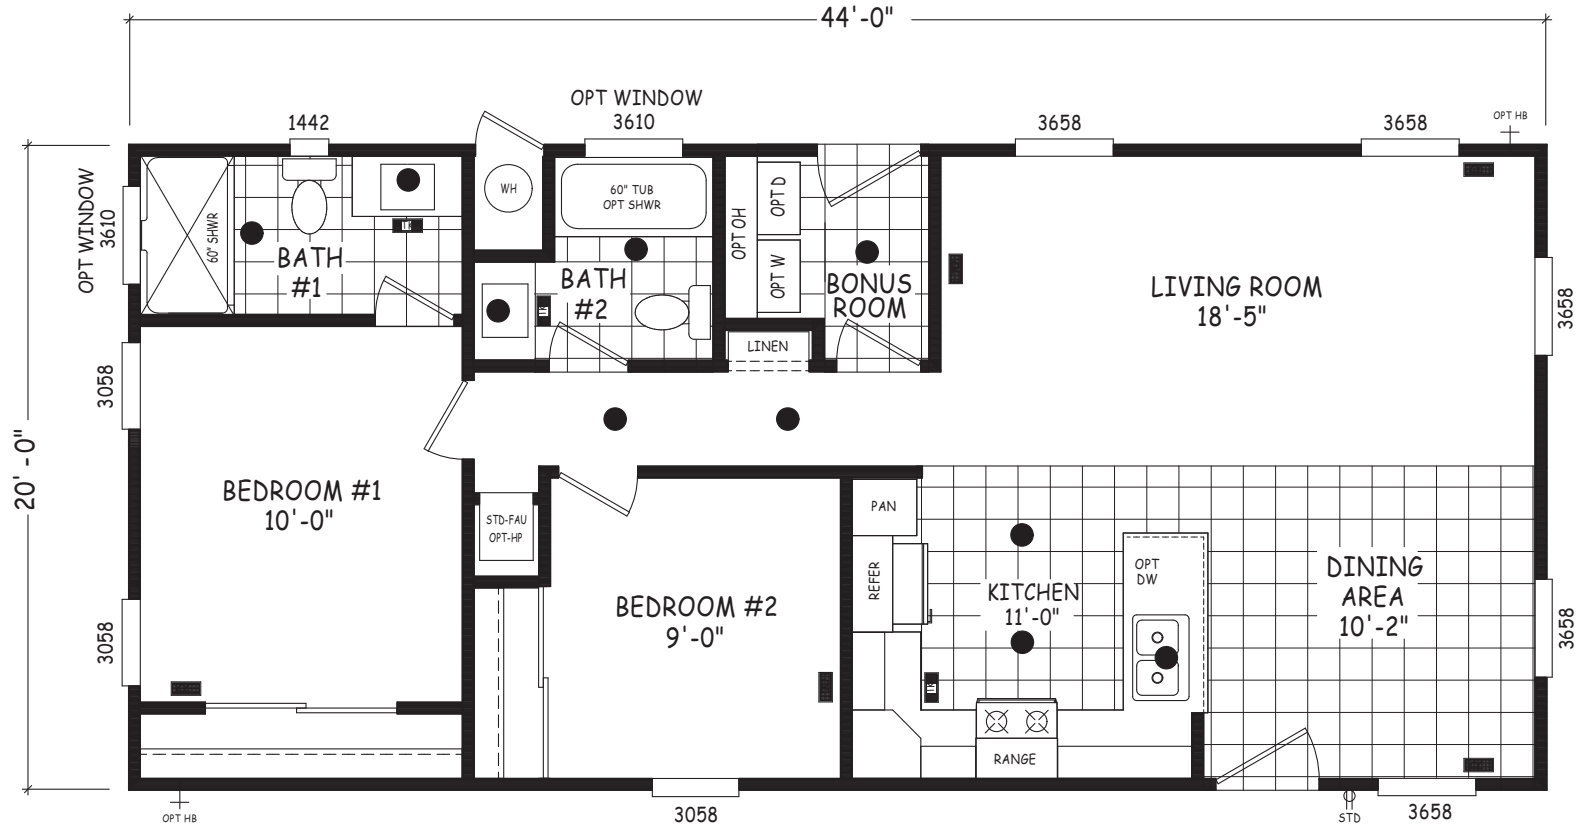

Brengman

Edge Series

880 SQ. FT. (Approximate) 2 Bedroom, 2 Bath

Last Updated: 4-30-24

FACTORY SELECT HOMES

8610 E. Main Street
Mesa, AZ 85207

FactorySelectMobileHomes.com | 1-800-670-1464

IMPORTANT: Alta Cima Corp reserves the right to modify, cancel or substitute products or features of this event at any time without prior notice or obligation. Pictures and other promotional materials are representative and may depict or contain floor plans, square footages, elevations, options, upgrades, extra design features, decorations, floor coverings, specialty light fixtures, custom paint and wall coverings, window treatments, landscaping, sound and alarm systems, furnishings, appliances, and other designer/decorator features and amenities that are not included as part of the home and/or may not be available at all locations. Home, pricing and community information is subject to change, and homes to prior sale, at any time without notice or obligation. ©2020 Alta Cima Corp. All rights reserved.