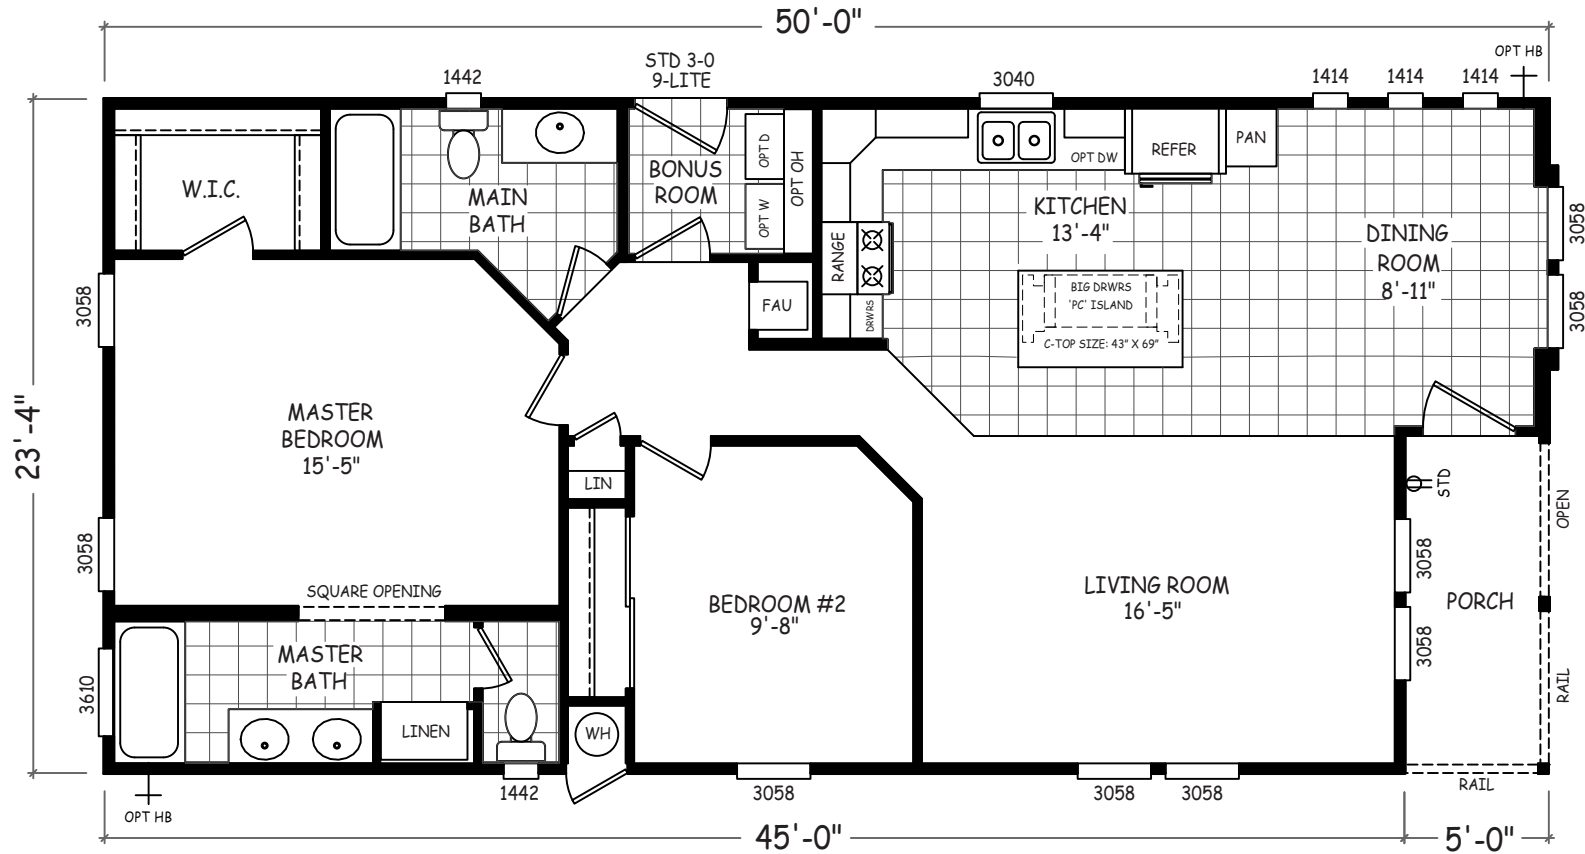

# Brookton

Sedona Ridge Classic Series

1,167 SQ. FT. (Approximate) 2 Bedroom, 2 Bath

Last Updated: 5-8-24

**FACTORY SELECT HOMES**  
8610 E. Main Street  
Mesa, AZ 85207

**FactorySelectMobileHomes.com | 1-800-670-1464**