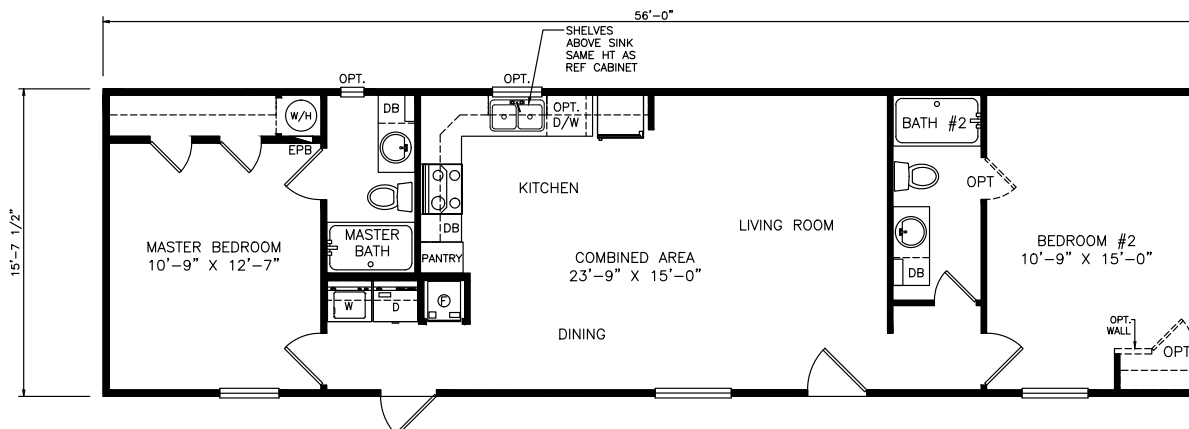

# Byers

Heritage Series - Single Section Series

880 SQ. FT. (Approximate) 2 Bedrooms, 2 Baths

Last Updated: 12-6-21

OPTIONAL SHOWER

OPTIONAL DOOR

OPTIONAL

**FACTORY SELECT HOMES**  
8610 E. Main Street  
Mesa, AZ 85207