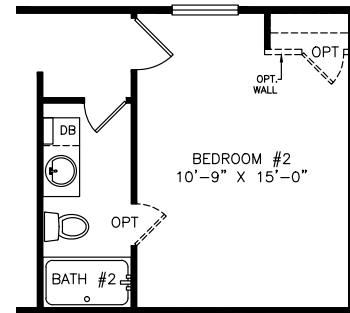

# Byers

Heritage Series - Single Section Series

880 SQ. FT. (Approximate) 2 Bedrooms, 2 Baths

Last Updated: 12-6-21

OPTIONAL SHOWER

OPTIONAL DOOR

OPTIONAL

**FACTORY SELECT HOMES**  
8610 E. Main Street  
Mesa, AZ 85207