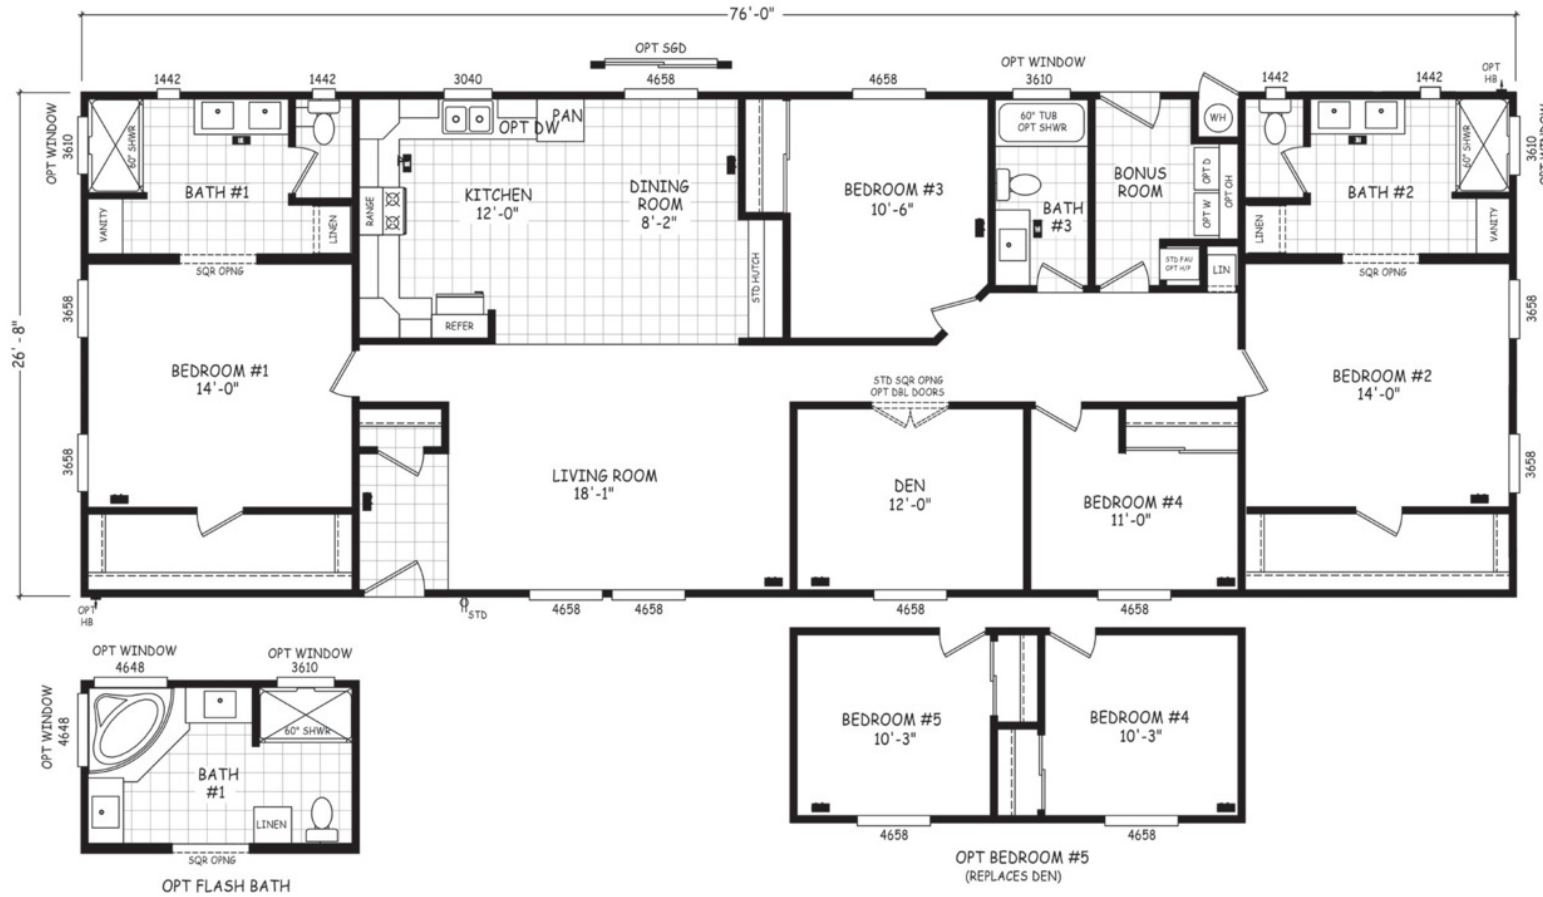

Cabri

Edge Series

2,027 SQ. FT. (Approximate) 4 Bedroom, 3 Bath

Last Updated: 5-29-24

FACTORY SELECT HOMES
8610 E. Main Street
Mesa, AZ 85207

FactorySelectMobileHomes.com | 1-800-670-1464

IMPORTANT: Alta Cima Corp reserves the right to modify, cancel or substitute products or features of this event at any time without prior notice or obligation. Pictures and other promotional materials are representative and may depict or contain floor plans, square footages, elevations, options, upgrades, extra design features, decorations, floor coverings, specialty light fixtures, custom paint and wall coverings, window treatments, landscaping, sound and alarm systems, furnishings, appliances, and other designer/decorator features and amenities that are not included as part of the home and/or may not be available at all locations. Home, pricing and community information is subject to change, and homes to prior sale, at any time without notice or obligation. ©2020 Alta Cima Corp. All rights reserved.