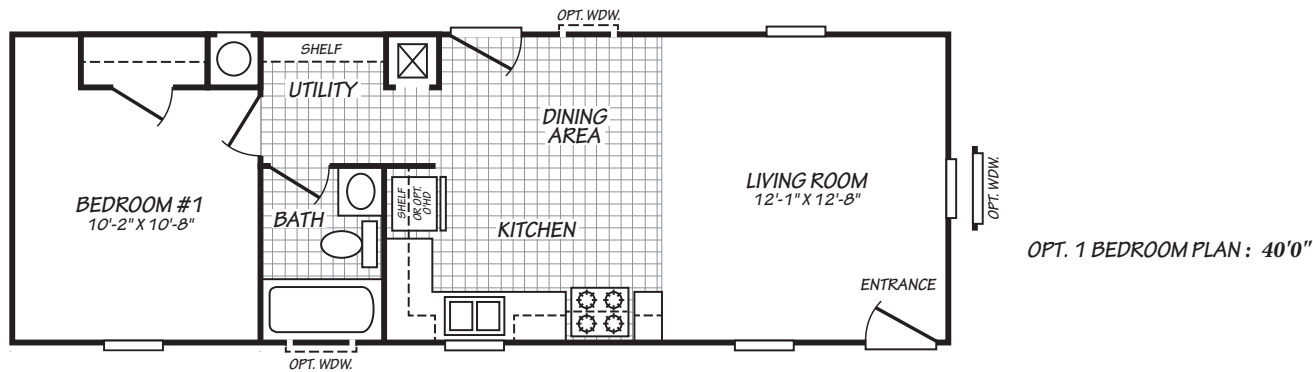

Cadeville

Canyon Lake Series

639 SQ. FT. (Approximate) 2 Bedrooms, 1 Baths

Last Updated: 10-11-24

FACTORY SELECT HOMES

8610 E. Main Street
Mesa, AZ 85207

FactorySelectMobileHomes.com | 1-800-670-1464

IMPORTANT: Alta Cima Corp reserves the right to modify, cancel or substitute products or features of this event at any time without prior notice or obligation. Pictures and other promotional materials are representative and may depict or contain floor plans, square footages, elevations, options, upgrades, extra design features, decorations, floor coverings, specialty light fixtures, custom paint and wall coverings, window treatments, landscaping, sound and alarm systems, furnishings, appliances, and other designer/decorator features and amenities that are not included as part of the home and/or may not be available at all locations. Home, pricing and community information is subject to change, and homes to prior sale, at any time without notice or obligation. ©2020 Alta Cima Corp. All rights reserved.