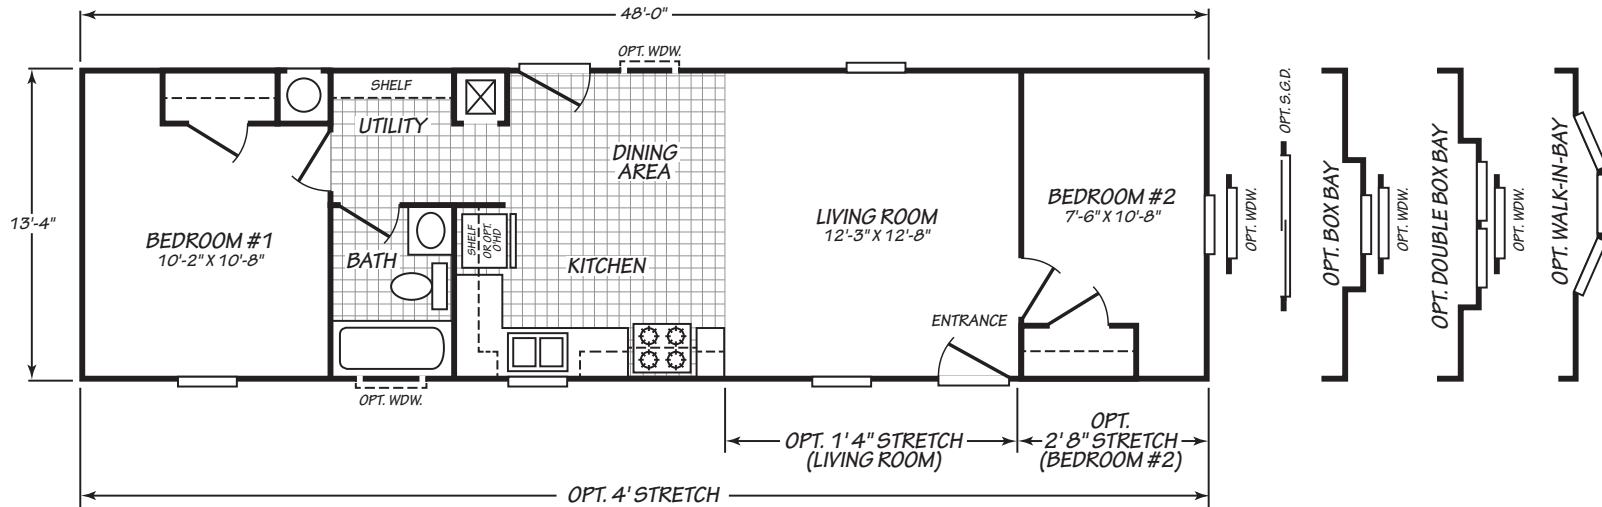

Cadeville

Canyon Lake Series

639 SQ. FT. (Approximate) 2 Bedrooms, 1 Baths

Last Updated: 10-11-24

FACTORY SELECT HOMES

8610 E. Main Street
Mesa, AZ 85207

FactorySelectMobileHomes.com | 1-800-670-1464

IMPORTANT: Alta Cima Corp reserves the right to modify, cancel or substitute products or features of this event at any time without prior notice or obligation. Pictures and other promotional materials are representative and may depict or contain floor plans, square footages, elevations, options, upgrades, extra design features, decorations, floor coverings, specialty light fixtures, custom paint and wall coverings, window treatments, landscaping, sound and alarm systems, furnishings, appliances, and other designer/decorator features and amenities that are not included as part of the home and/or may not be available at all locations. Home, pricing and community information is subject to change, and homes to prior sale, at any time without notice or obligation. ©2020 Alta Cima Corp. All rights reserved.