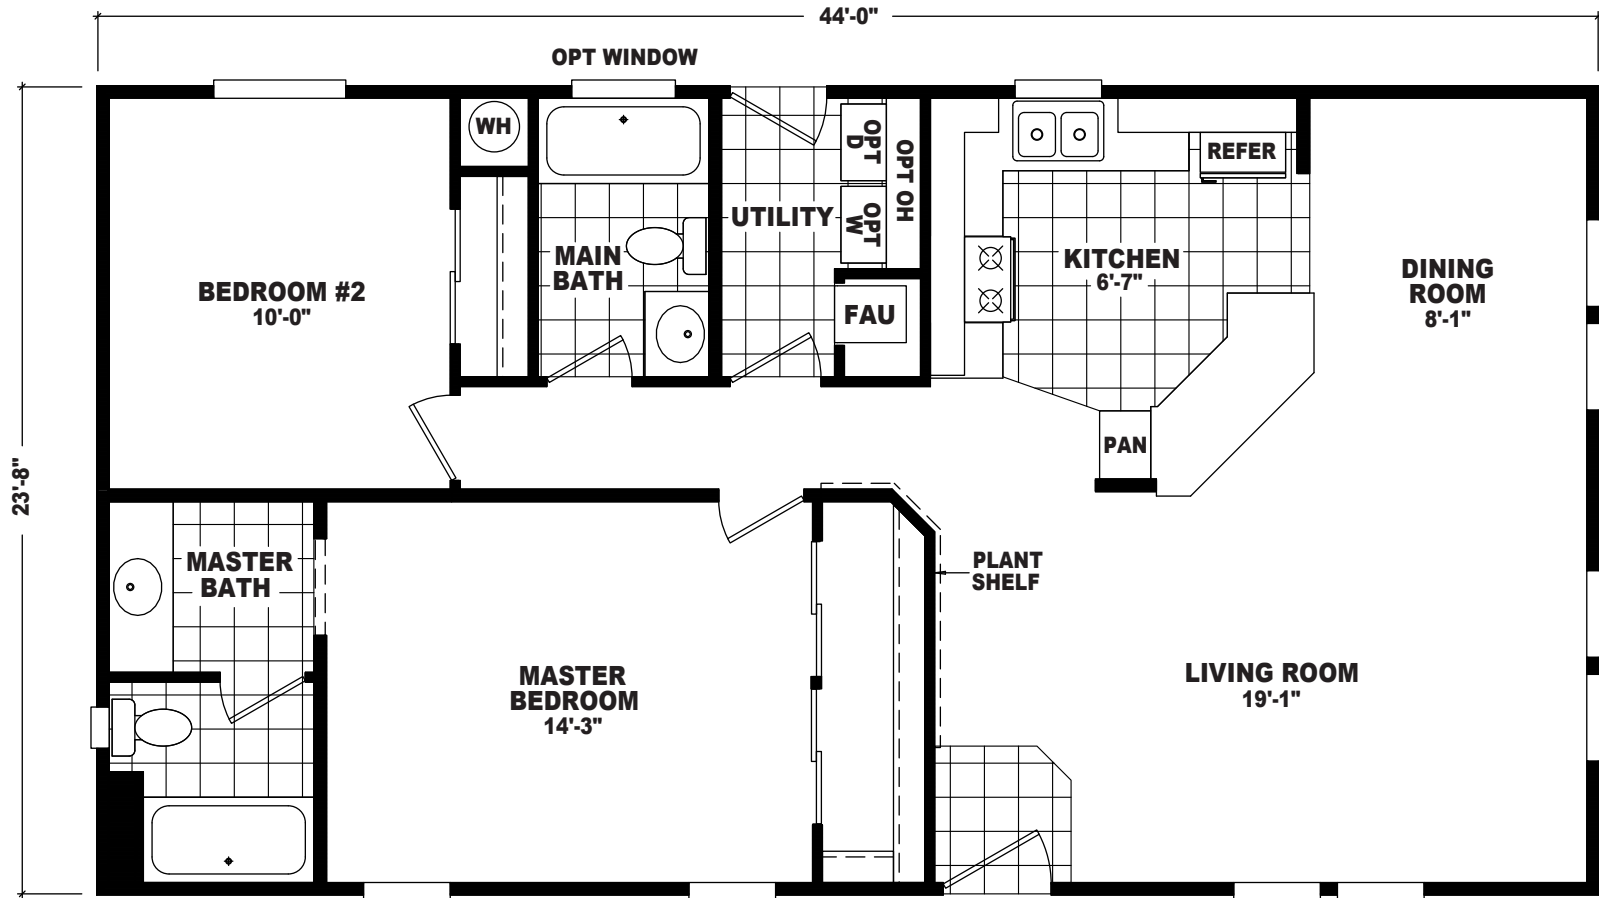

Calvert

Copper Villa Series 

FactorySelectHomes

2 Bedroom, 2 Bath
Approx. 1,041 Sq. Ft.

Last Updated: 1-13-17

• Flagstaff

Mesa

Factory Select Homes
8610 E. Main Street
Mesa, Arizona 85207