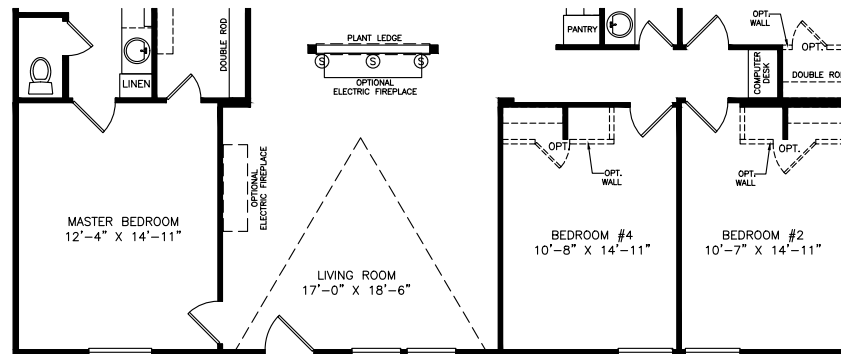

Cantera

Heritage Series - Multi Section Series

1,622 SQ. FT. (Approximate) 3 Bedrooms, 2 Baths

Last Updated: 12-2-21

FACTORY SELECT HOMES
8610 E. Main Street
Mesa, AZ 85207

FactorySelectMobileHomes.com | 1-800-670-1464