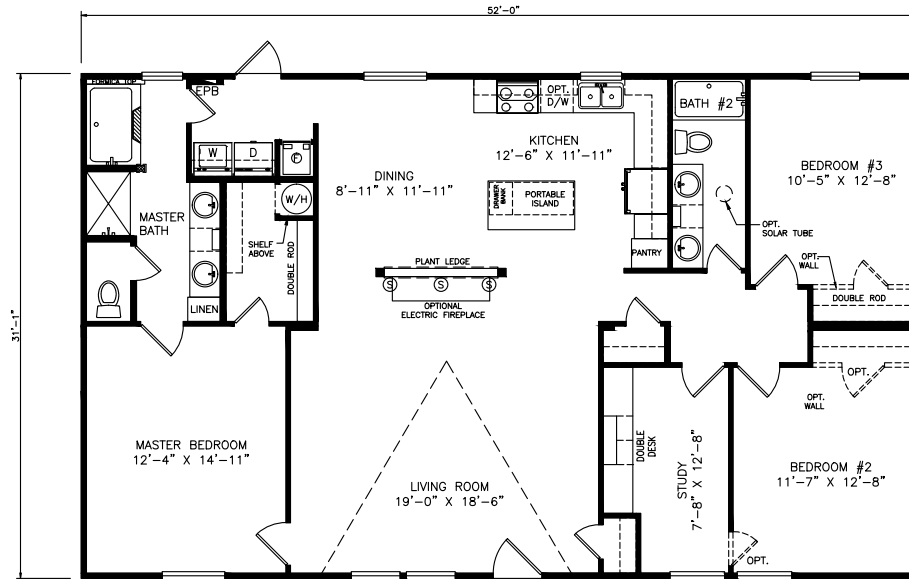

Cantera

Heritage Series - Multi Section Series

1,622 SQ. FT. (Approximate) 3 Bedrooms, 2 Baths

Last Updated: 12-2-21

FACTORY SELECT HOMES
8610 E. Main Street
Mesa, AZ 85207

FactorySelectMobileHomes.com | 1-800-670-1464