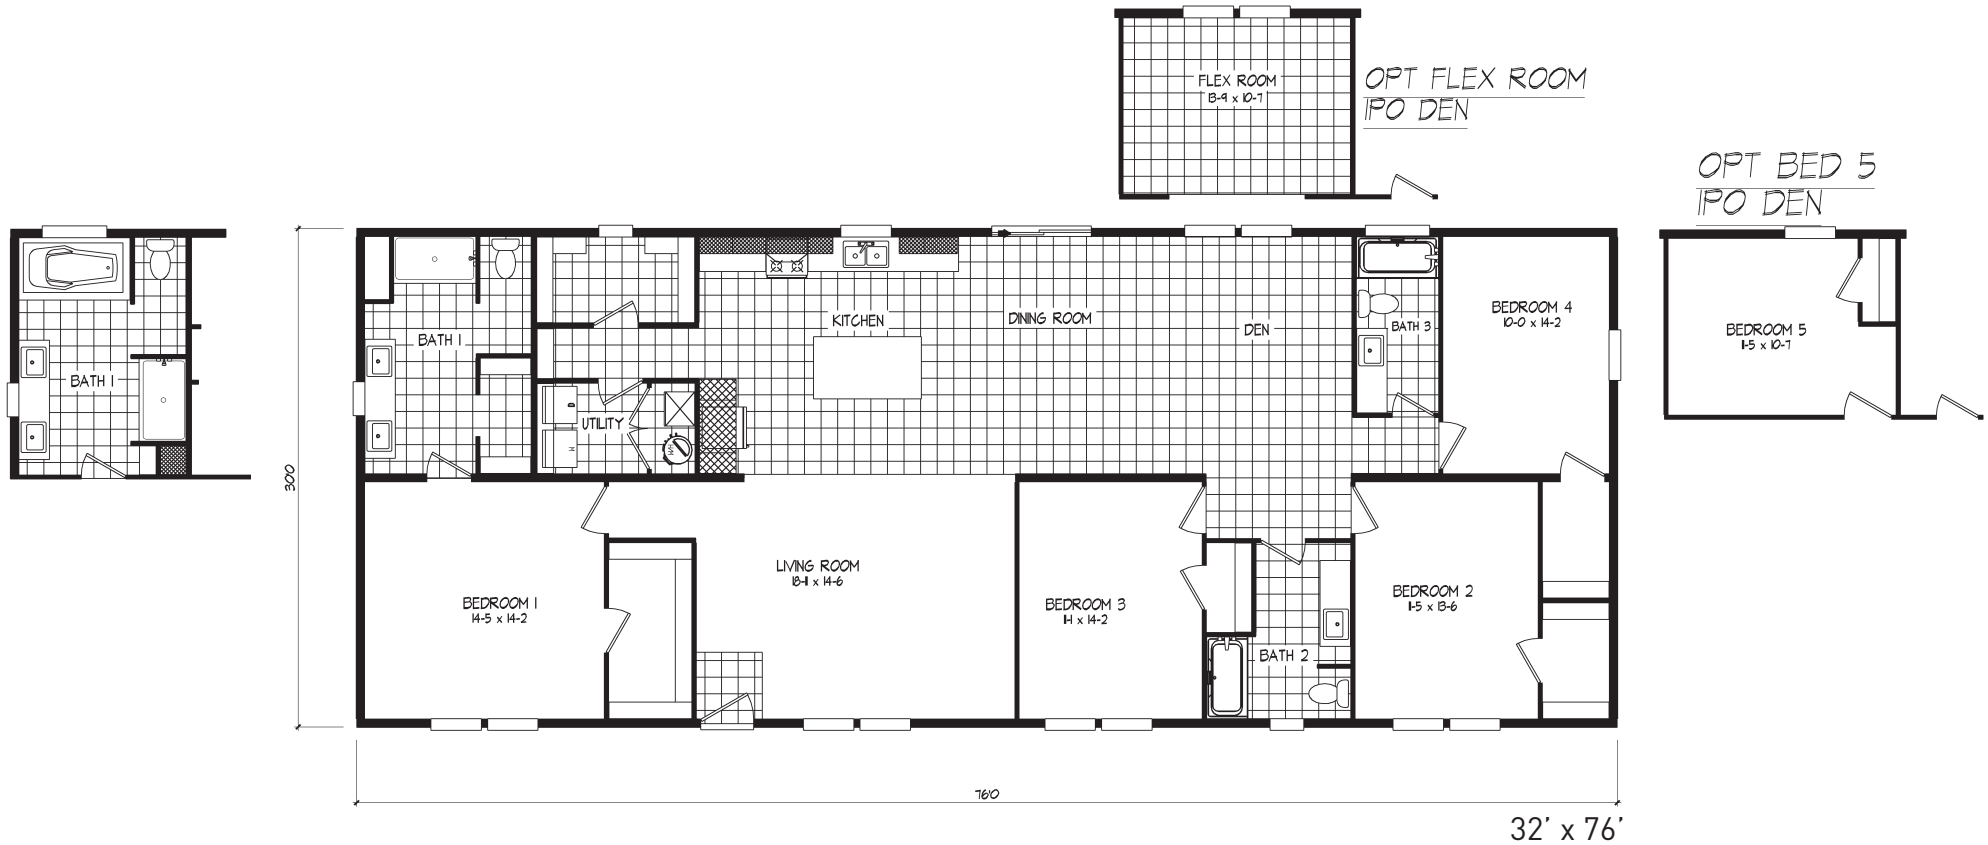

Caprock

The Harmony Series

2,280 SQ. FT. (Approximate) 4 Bedroom, 3 Bath

Last Updated: 4-26-24

FACTORY SELECT HOMES
8610 E. Main Street
Mesa, AZ 85207

FactorySelectMobileHomes.com | 1-800-670-1464

IMPORTANT: Alta Cima Corp reserves the right to modify, cancel or substitute products or features of this event at any time without prior notice or obligation. Pictures and other promotional materials are representative and may depict or contain floor plans, square footages, elevations, options, upgrades, extra design features, decorations, floor coverings, specialty light fixtures, custom paint and wall coverings, window treatments, landscaping, sound and alarm systems, furnishings, appliances, and other designer/decorator features and amenities that are not included as part of the home and/or may not be available at all locations. Home, pricing and community information is subject to change, and homes to prior sale, at any time without notice or obligation. ©2020 Alta Cima Corp. All rights reserved.