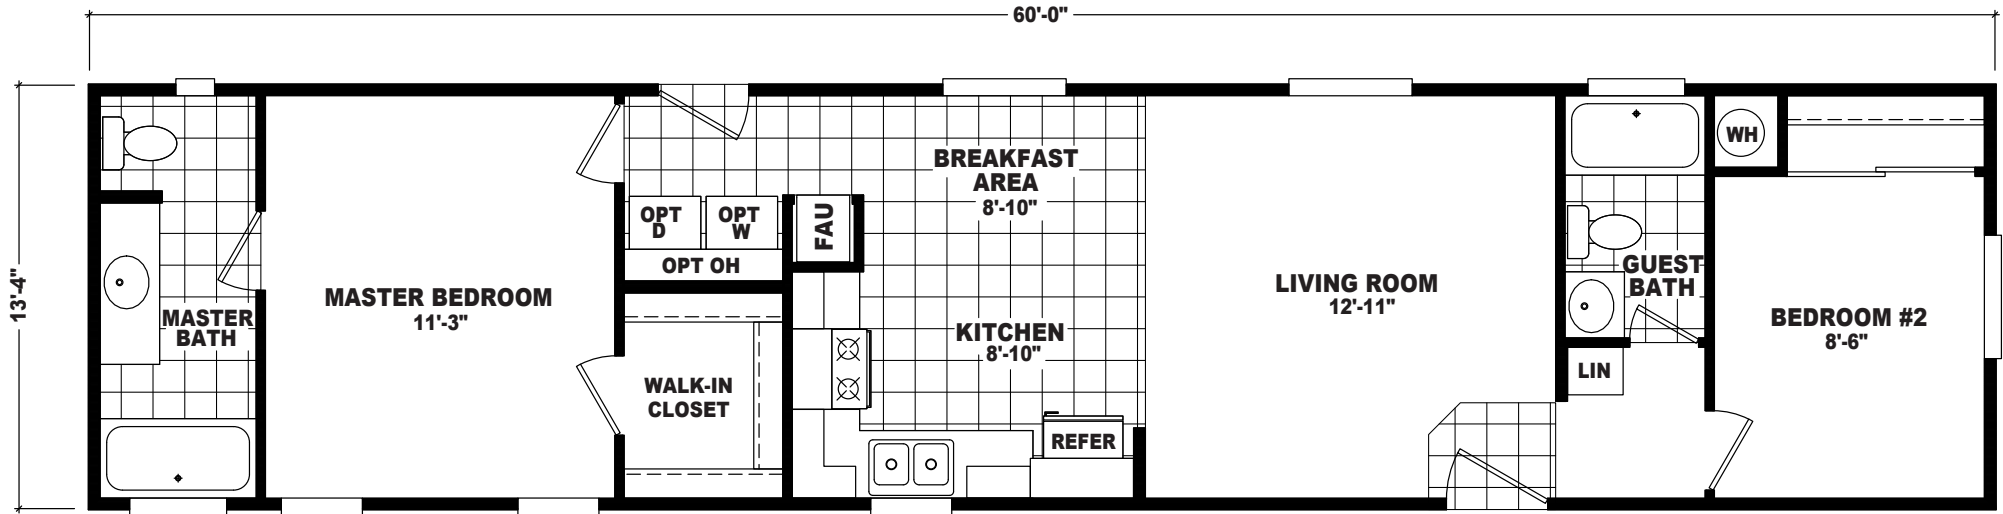

# Cedar

Economy Plus Series

2 Bedroom, 2 Bath  
Approx. 800 Sq. Ft.

Last Updated: 8-7-20

I authorize Factory Select Homes to build my house, per this plan.

X \_\_\_\_\_  
Customer Signature/Date

1-800-670-1464    www.FactorySelectMobileHomes.com    1-800-670-1464    www.FactorySelectMobileHomes.com