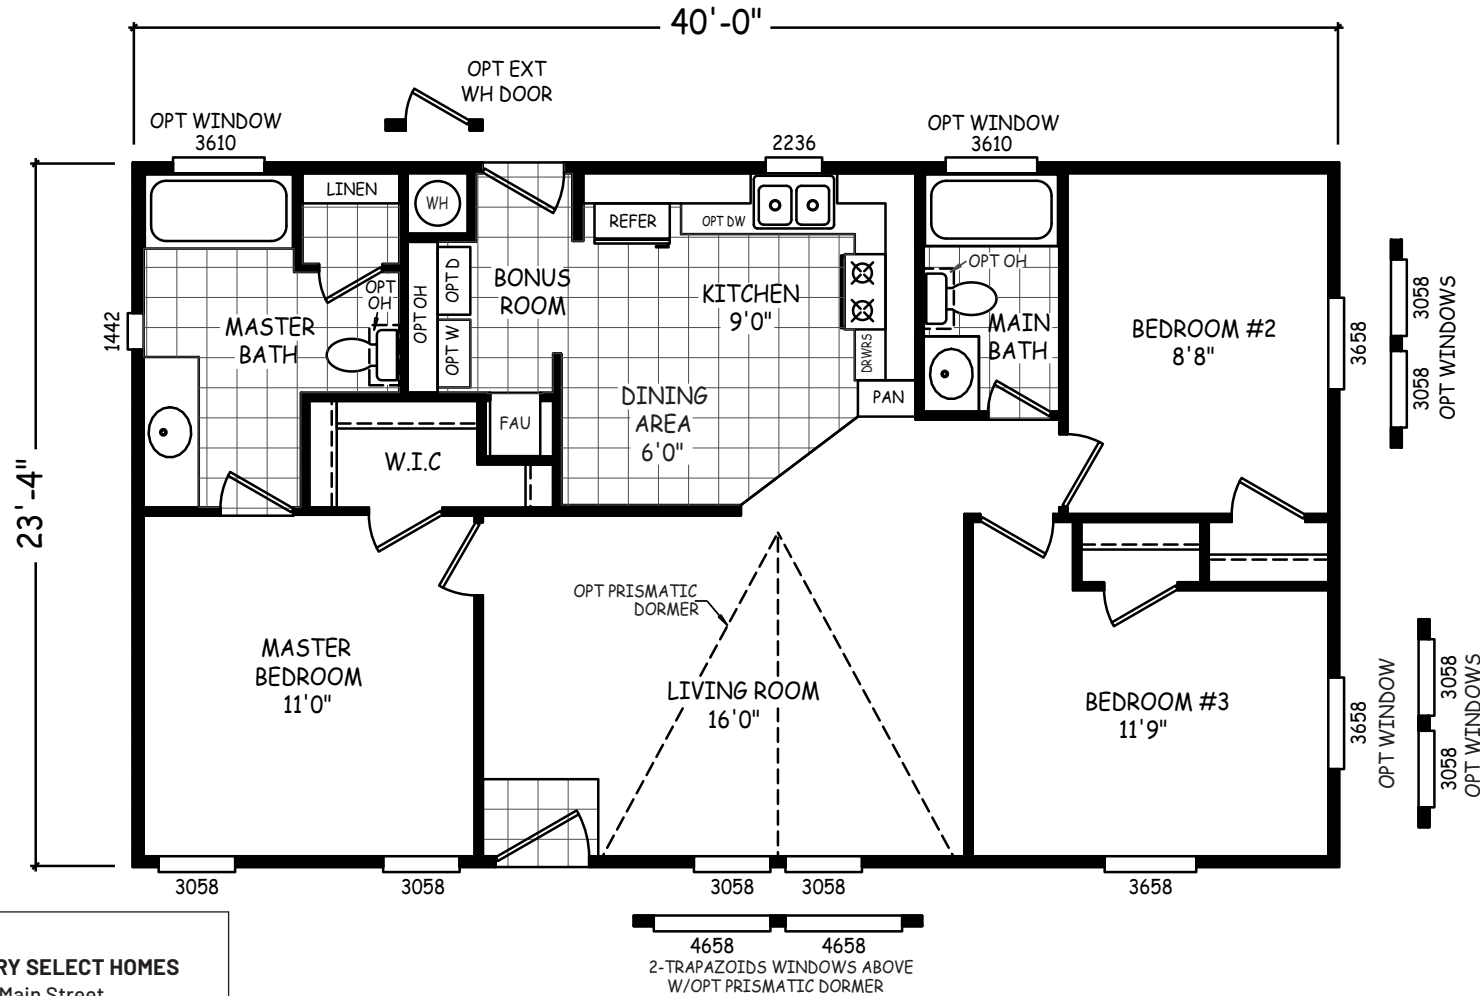

Cedaredge

Laurel Manor Series

933 SQ. FT. (Approximate) 3 Bedroom, 2 Bath

Last Updated: 4-29-22

FACTORY SELECT HOMES
 8610 E. Main Street
 Mesa, AZ 85207

FactorySelectMobileHomes.com | 1-800-670-1464

IMPORTANT: Alta Cima Corp reserves the right to modify, cancel or substitute products or features of this event at any time without prior notice or obligation. Pictures and other promotional materials are representative and may depict or contain floor plans, square footages, elevations, options, upgrades, extra design features, decorations, floor coverings, specialty light fixtures, custom paint and wall coverings, window treatments, landscaping, sound and alarm systems, furnishings, appliances, and other designer/decorator features and amenities that are not included as part of the home and/or may not be available at all locations. Home, pricing and community information is subject to change, and homes to prior sale, at any time without notice or obligation. ©2020 Alta Cima Corp. All rights reserved.