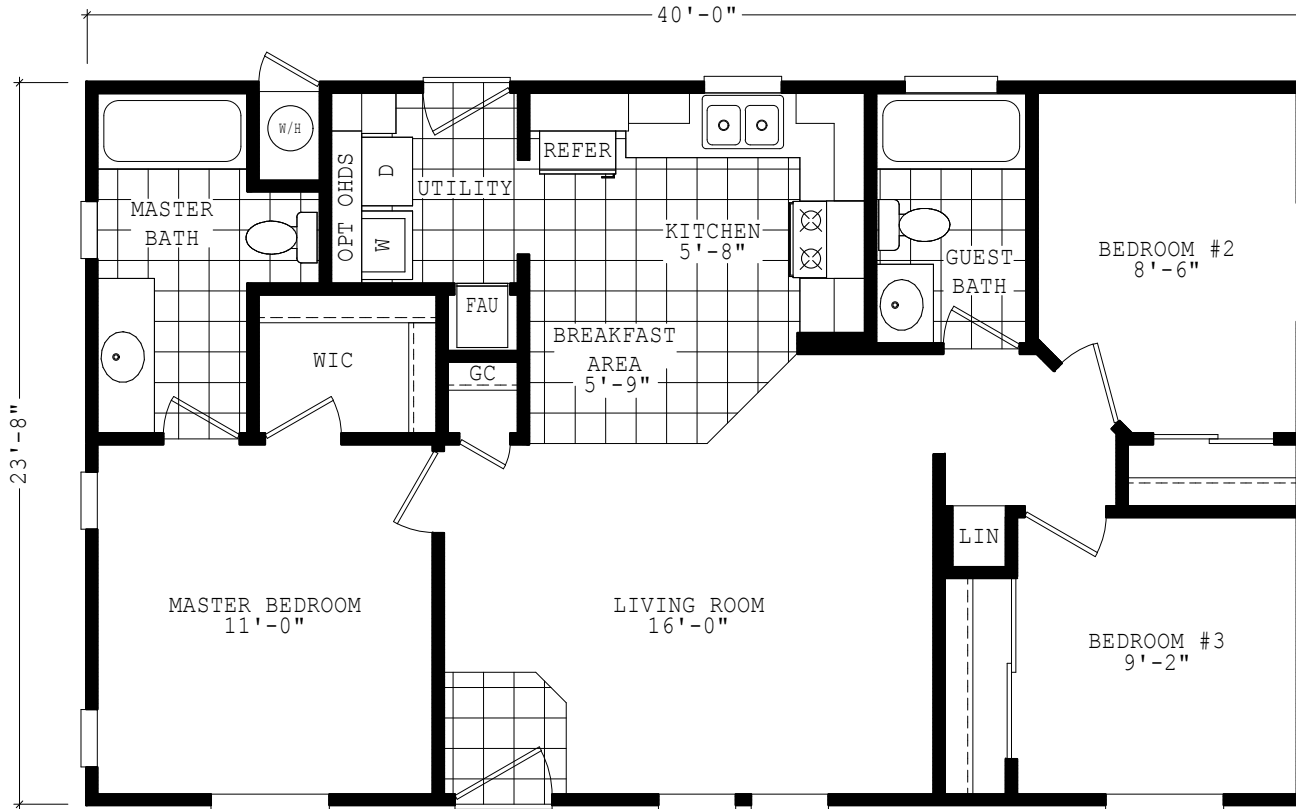

Chana

Sierra Value Series

946 SQ. FT. (Approximate) 3 Bedrooms, 2 Baths

Last Updated: 9-1-22

FACTORY SELECT HOMES

8610 E. Main Street
Mesa, AZ 85207

FactorySelectMobileHomes.com | 1-800-670-1464

IMPORTANT: Alta Cima Corp reserves the right to modify, cancel or substitute products or features of this event at any time without prior notice or obligation. Pictures and other promotional materials are representative and may depict or contain floor plans, square footages, elevations, options, upgrades, extra design features, decorations, floor coverings, specialty light fixtures, custom paint and wall coverings, window treatments, landscaping, sound and alarm systems, furnishings, appliances, and other designer/decorator features and amenities that are not included as part of the home and/or may not be available at all locations. Home, pricing and community information is subject to change, and homes to prior sale, at any time without notice or obligation. ©2020 Alta Cima Corp. All rights reserved.