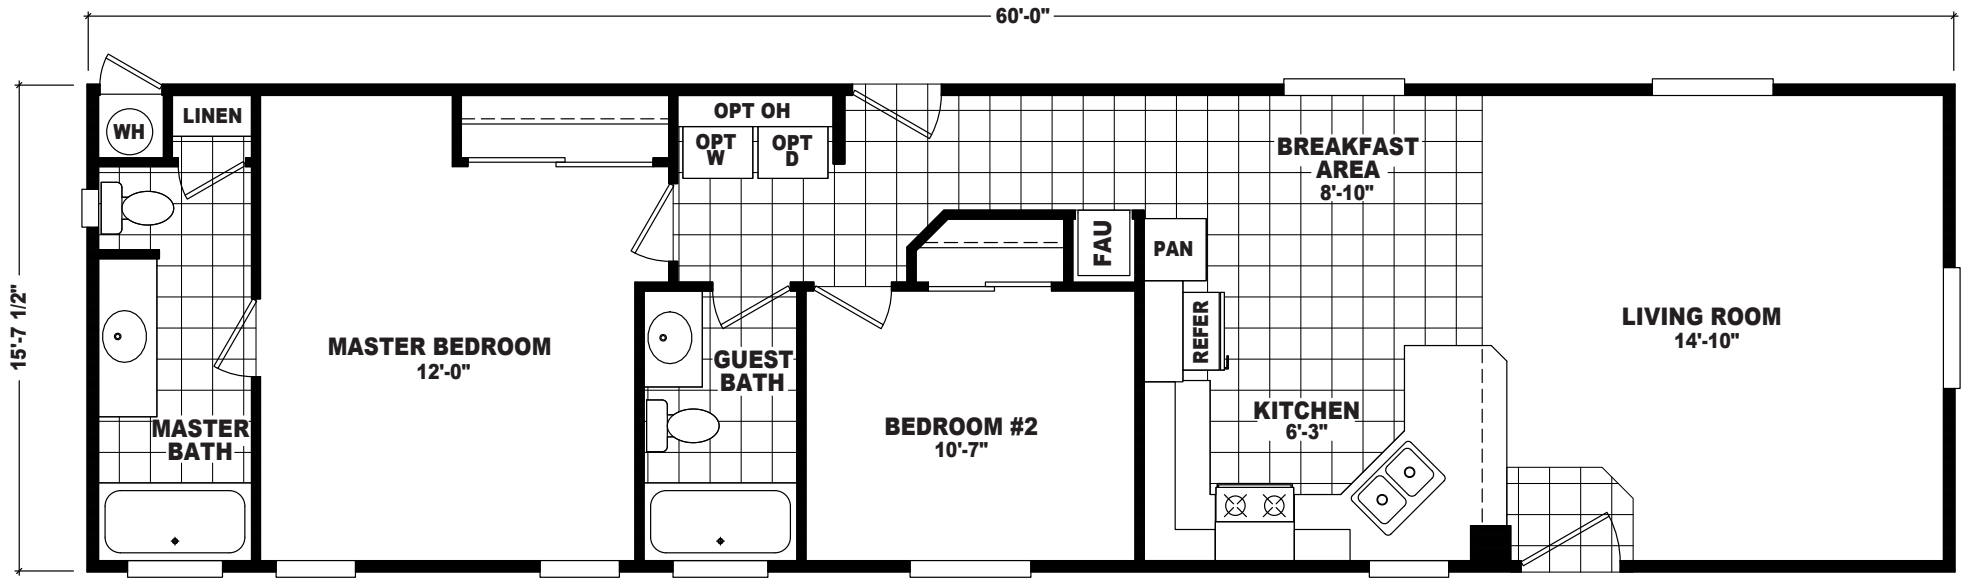

Chatsworth

Economy Plus Series 

2 Bedroom, 2 Bath
Approx. 937 Sq. Ft.

Last Updated: 8-7-20

• Flagstaff

Mesa

Factory Select Homes
8610 E. Main Street
Mesa, Arizona 85207

I authorize Factory Select Homes to build my house, per this plan.