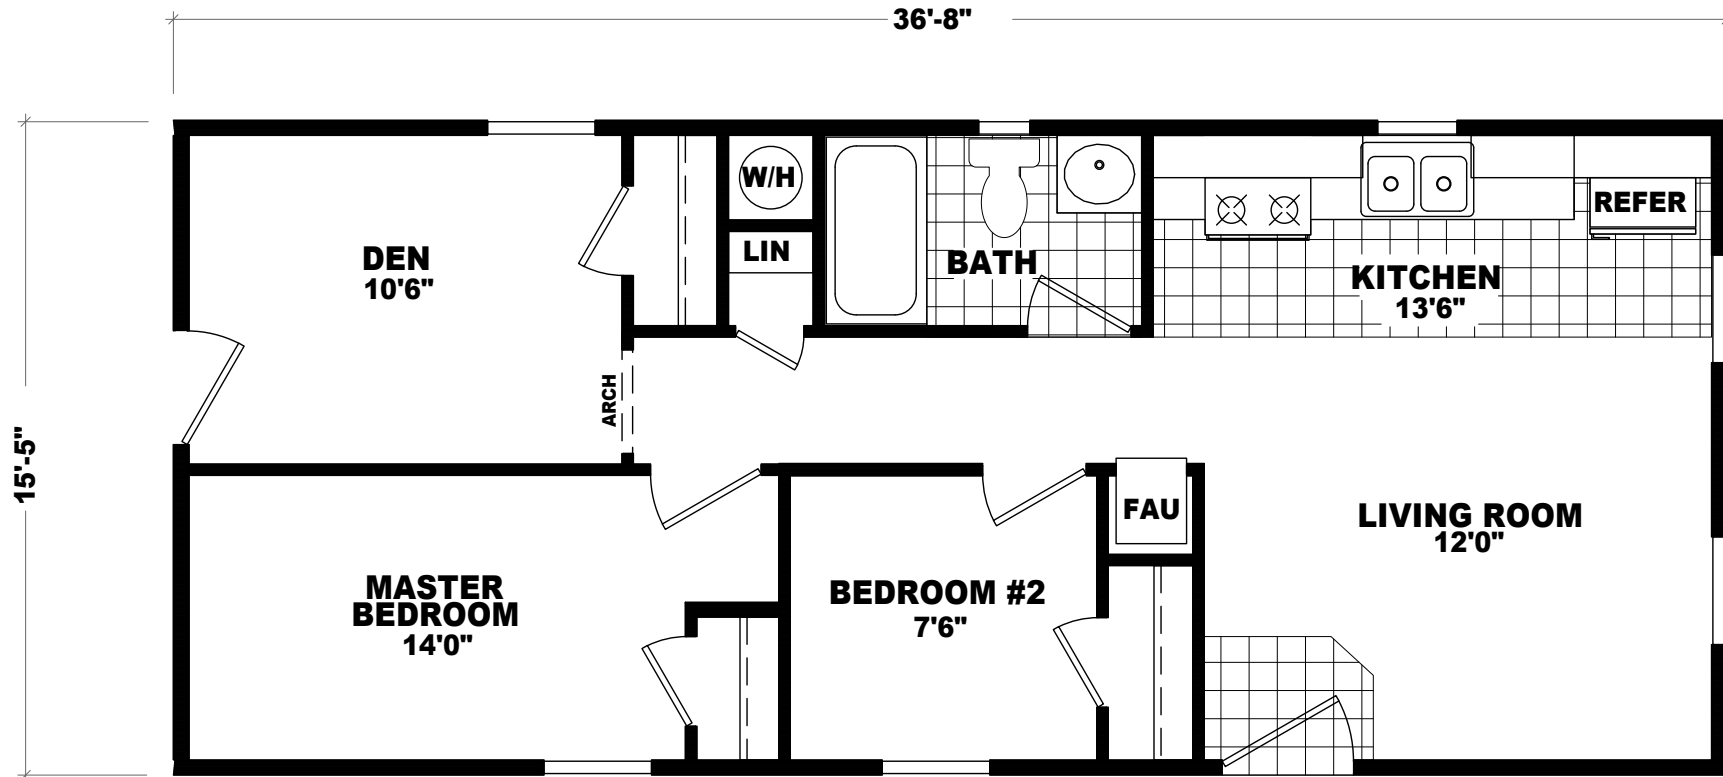

Cholla

Laurel Manor Series 

FactorySelectHomes

2 Bedroom, 1 Bath
Approx. 565 Sq. Ft.

Last Updated: 6-29-17

• Flagstaff

© Mesa

Factory Select Homes
8610 E. Main Street
Mesa, Arizona 85207