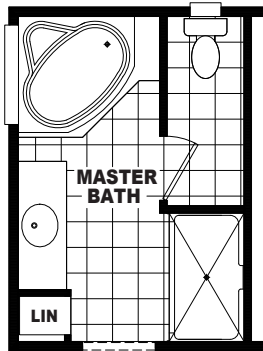

Clement

Copper Villa Series 

FactorySelectHomes

4 Bedroom, 2 Bath
Approx. 1,493 Sq. Ft.

Last Updated: 1-13-17

OPT FLASH BATH

Factory Select Homes
8610 E. Main Street
Mesa, Arizona 85207

OPT DEN IN PLACE OF 4th BEDROOM