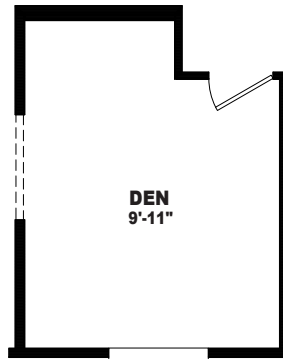

Clement

Copper Villa Series 

FactorySelectHomes

4 Bedroom, 2 Bath
Approx. 1,493 Sq. Ft.

Last Updated: 1-13-17

OPT FLASH BATH

Factory Select Homes
8610 E. Main Street
Mesa, Arizona 85207

OPT DEN IN PLACE OF 4th BEDROOM