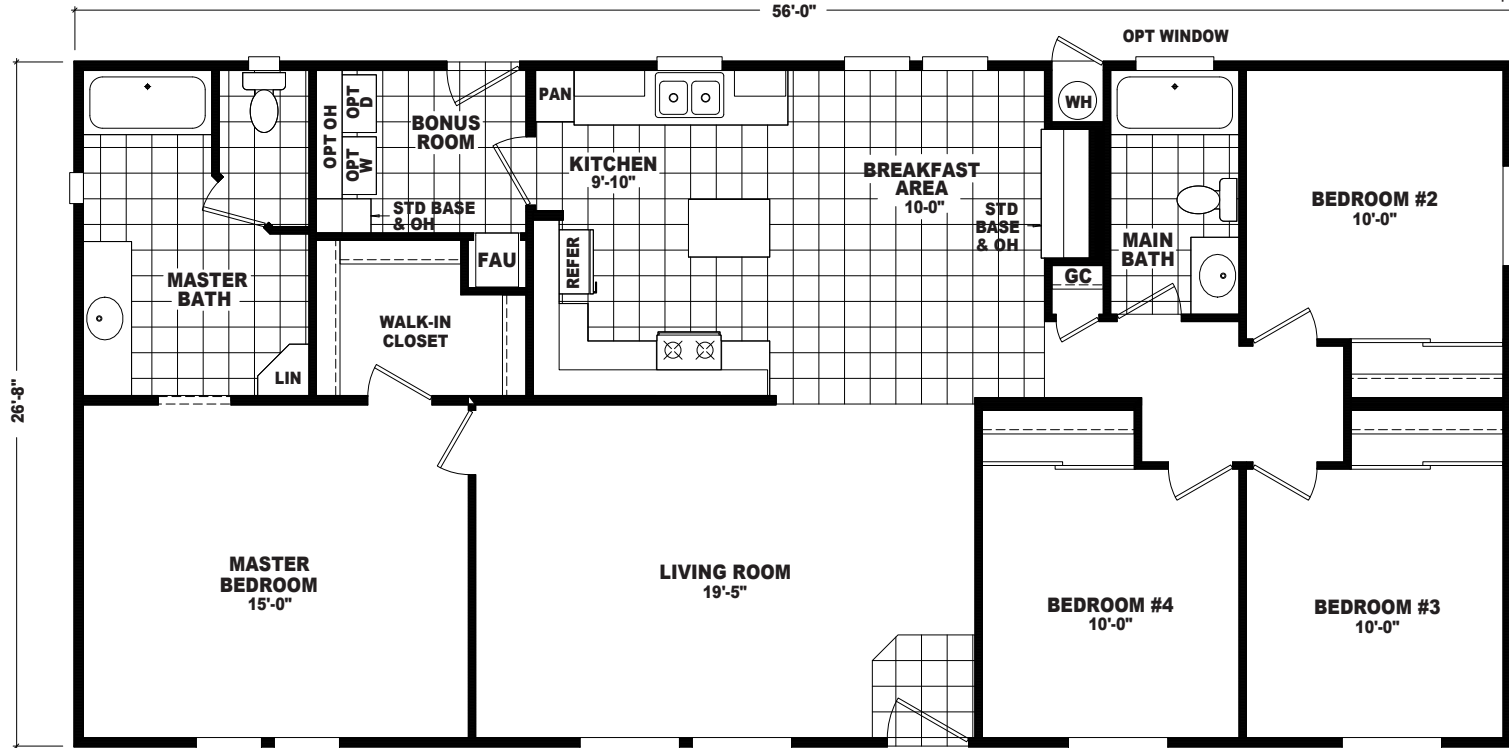

Clement

Copper Villa Series 

FactorySelectHomes

4 Bedroom, 2 Bath
Approx. 1,493 Sq. Ft.

Last Updated: 1-13-17

OPT FLASH BATH

Factory Select Homes
8610 E. Main Street
Mesa, Arizona 85207

OPT DEN IN PLACE OF 4th BEDROOM