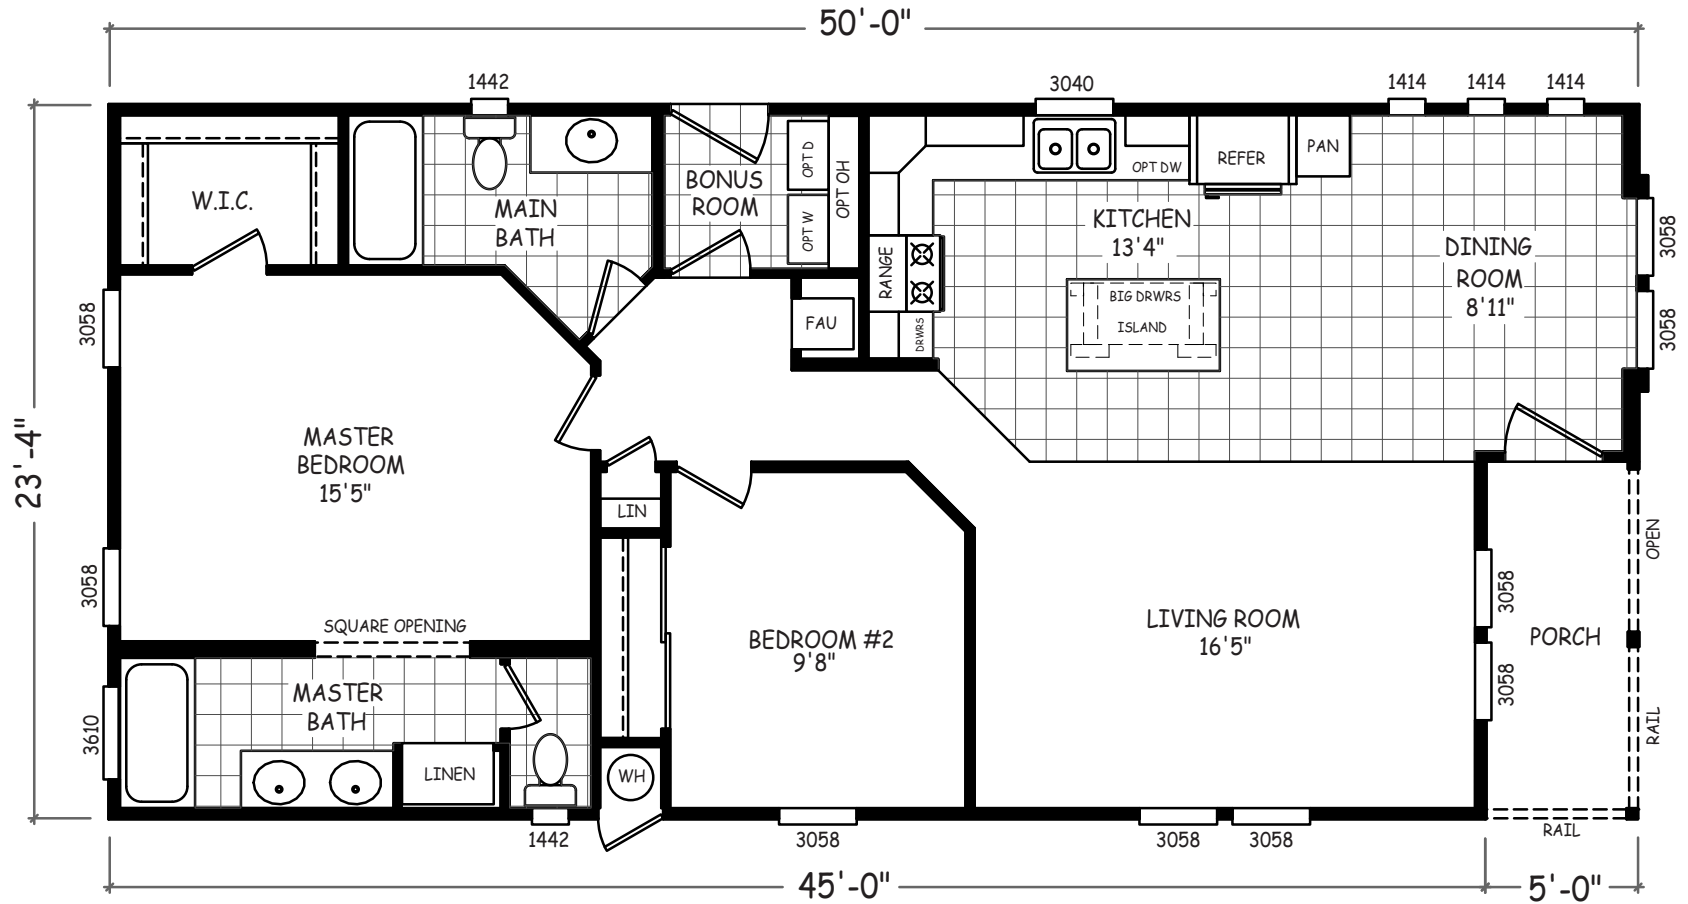

# FactorySelectHomes

2 Bedroom, 2 Bath  
Approx. 1,167 Sq. Ft.

Last Updated: 8-5-16

• Flagstaff

FactorySelectHomes  
Mesa

**Factory Select Homes**  
8610 E. Main Street  
Mesa, Arizona 85207

I authorize Factory Select Homes to build my house, per this plan.