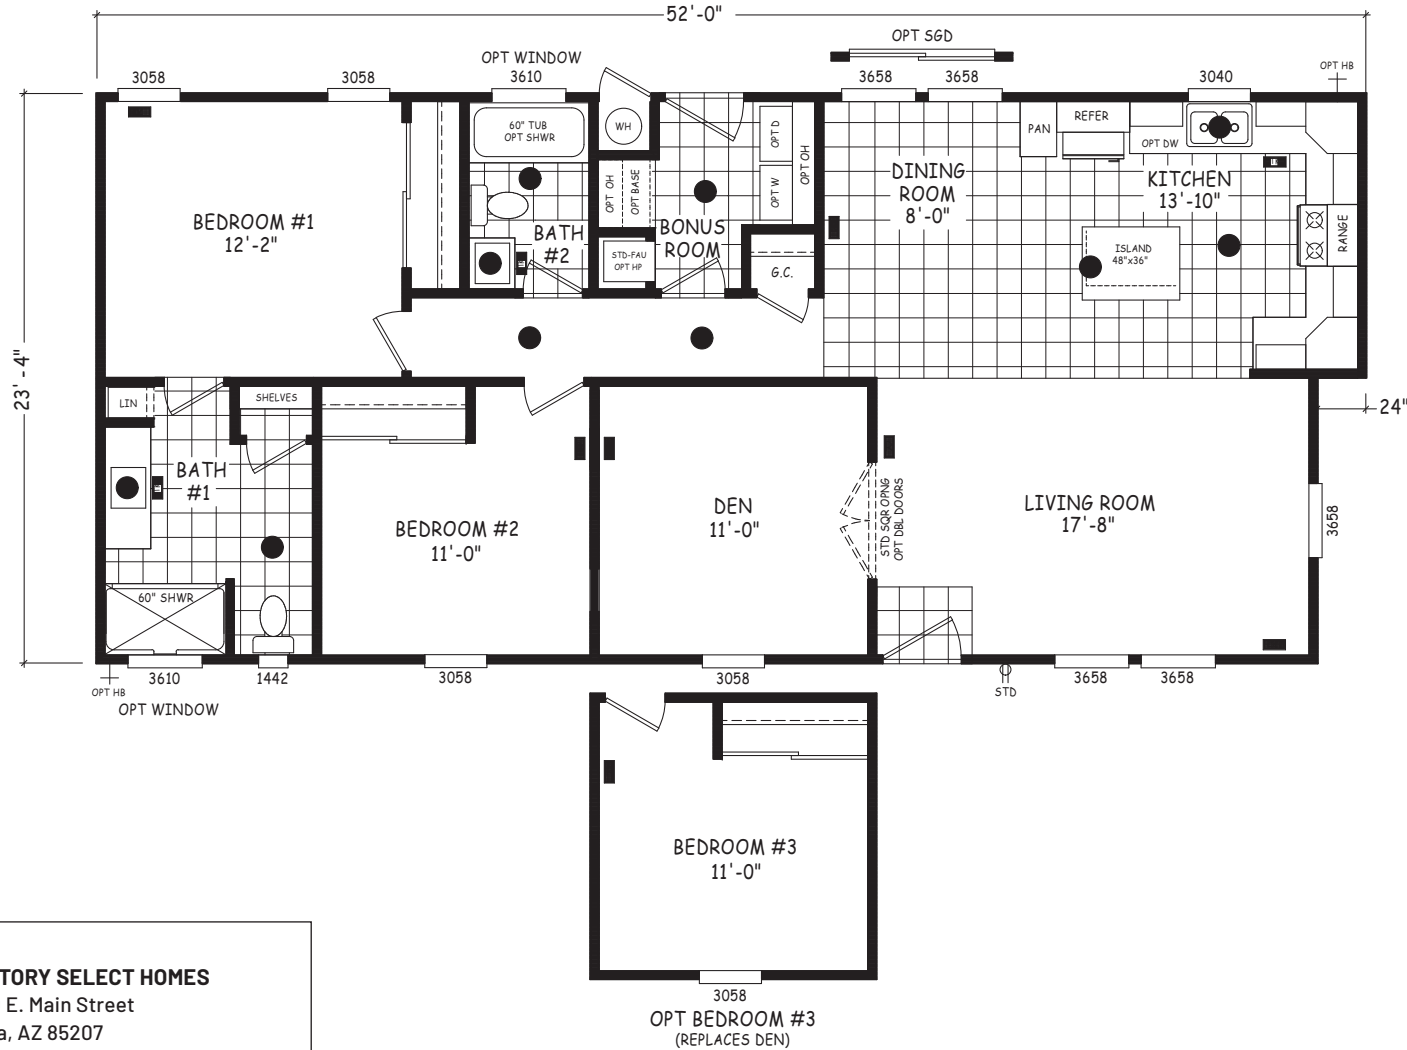

Corral

Edge Series

1,190 SQ. FT. (Approximate) 2 Bedroom, 2 Bath

Last Updated: 4-30-24

FACTORY SELECT HOMES
8610 E. Main Street
Mesa, AZ 85207

FactorySelectMobileHomes.com | 1-800-670-1464

IMPORTANT: Alta Cima Corp reserves the right to modify, cancel or substitute products or features of this event at any time without prior notice or obligation. Pictures and other promotional materials are representative and may depict or contain floor plans, square footages, elevations, options, upgrades, extra design features, decorations, floor coverings, specialty light fixtures, custom paint and wall coverings, window treatments, landscaping, sound and alarm systems, furnishings, appliances, and other designer/decorator features and amenities that are not included as part of the home and/or may not be available at all locations. Home, pricing and community information is subject to change, and homes to prior sale, at any time without notice or obligation. ©2020 Alta Cima Corp. All rights reserved.