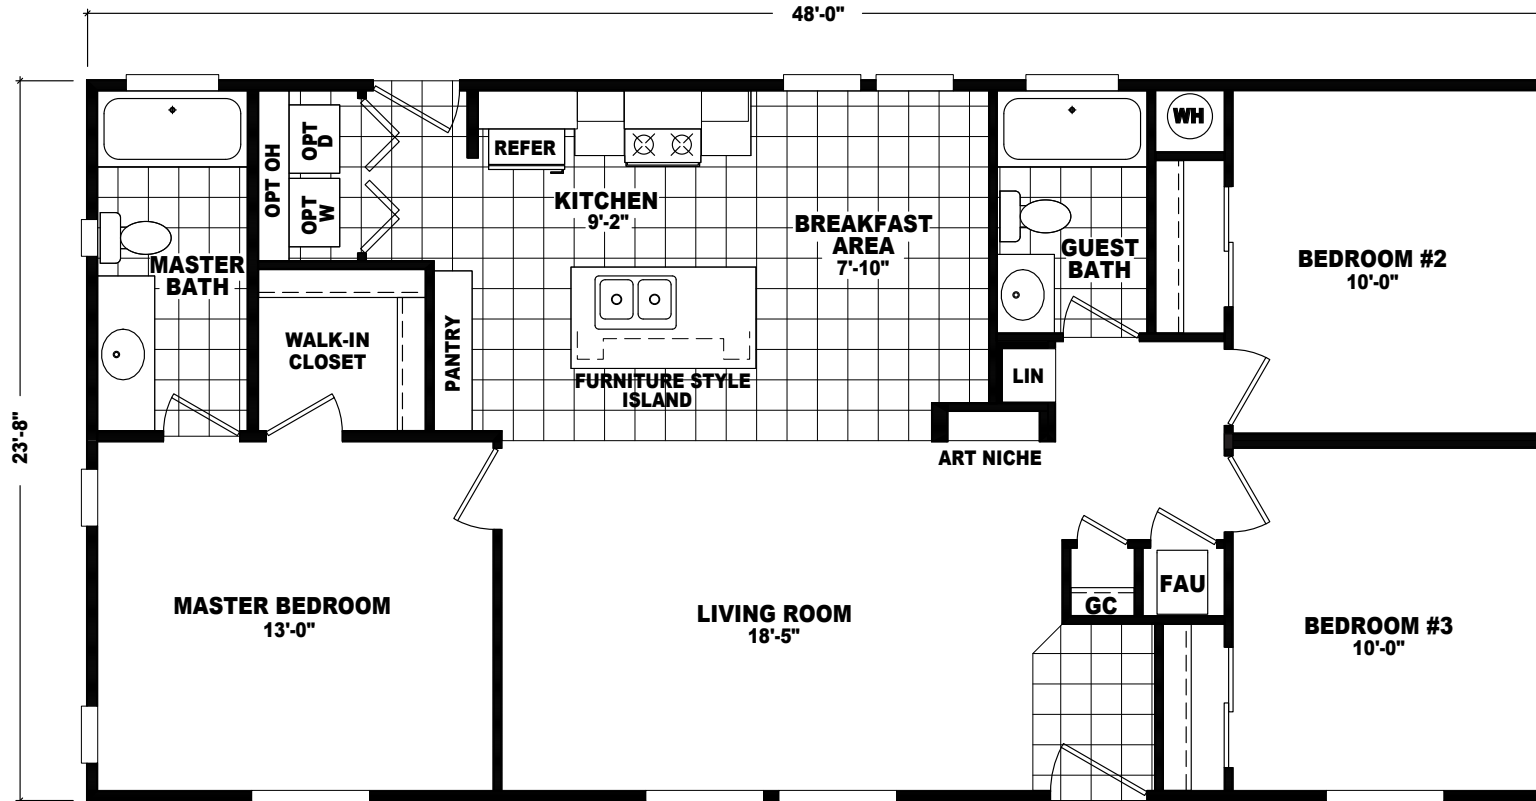

Cottondale

Copper Villa Series 

FactorySelectHomes

3 Bedroom, 2 Bath
Approx. 1,136 Sq. Ft.

Last Updated: 1-13-17

• Flagstaff

FactorySelectHomes
○ Mesa

Factory Select Homes
8610 E. Main Street
Mesa, Arizona 85207