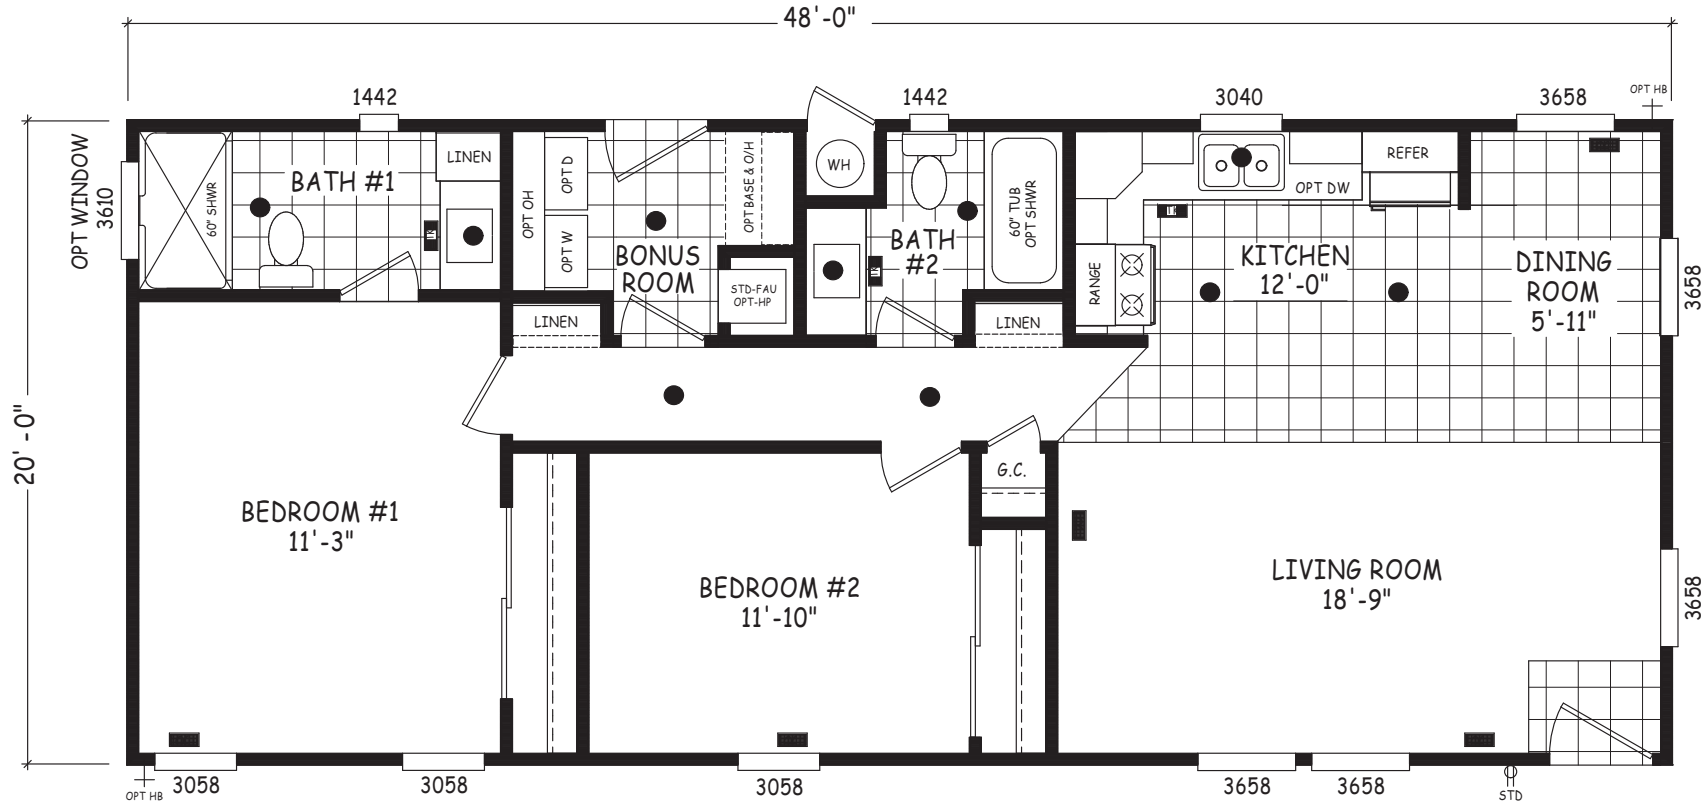

Crown

Edge Series

960 SQ. FT. (Approximate) 2 Bedroom, 2 Bath

Last Updated: 4-30-24

FACTORY SELECT HOMES
8610 E. Main Street
Mesa, AZ 85207

FactorySelectMobileHomes.com | 1-800-670-1464

IMPORTANT: Alta Cima Corp reserves the right to modify, cancel or substitute products or features of this event at any time without prior notice or obligation. Pictures and other promotional materials are representative and may depict or contain floor plans, square footages, elevations, options, upgrades, extra design features, decorations, floor coverings, specialty light fixtures, custom paint and wall coverings, window treatments, landscaping, sound and alarm systems, furnishings, appliances, and other designer/decorator features and amenities that are not included as part of the home and/or may not be available at all locations. Home, pricing and community information is subject to change, and homes to prior sale, at any time without notice or obligation. ©2020 Alta Cima Corp. All rights reserved.