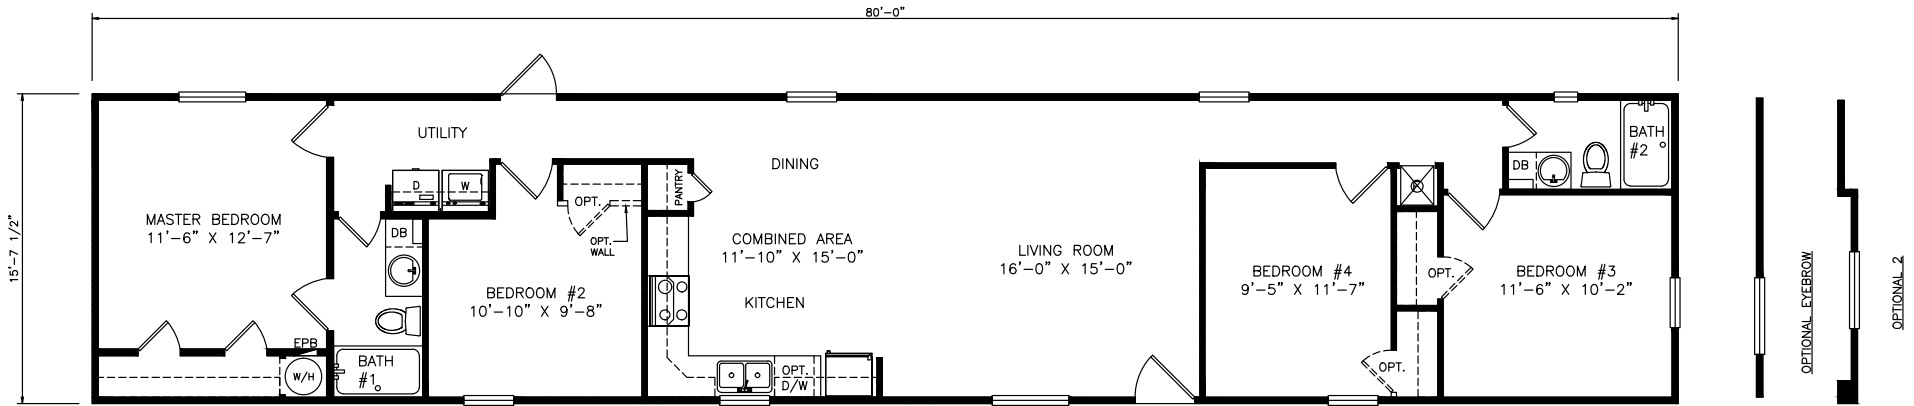

Dalmont

Heritage Series - Single Section Series

1,256 SQ. FT. (Approximate) 4 Bedrooms, 2 Baths

Last Updated: 12-6-21

FACTORY SELECT HOMES

8610 E. Main Street
Mesa, AZ 85207

FactorySelectMobileHomes.com | 1-800-670-1464