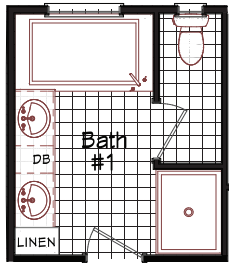

Dalston

Coronado Series

1,306 SQ. FT. (Approximate) 3 Bedrooms, 2 Baths

Last Updated: 9-9-22

Optional Glamor Bath

Alternate Kitchen

FACTORY SELECT HOMES
8610 E. Main Street
Mesa, AZ 85207

FactorySelectMobileHomes.com | 1-800-670-1464