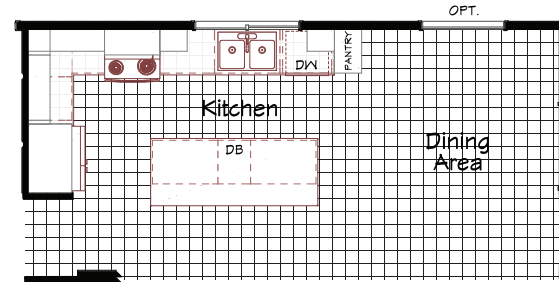

Dalston

Coronado Series

1,306 SQ. FT. (Approximate) 3 Bedrooms, 2 Baths

Last Updated: 9-9-22

Optional Glamor Bath

Alternate Kitchen

FACTORY SELECT HOMES
8610 E. Main Street
Mesa, AZ 85207

FactorySelectMobileHomes.com | 1-800-670-1464