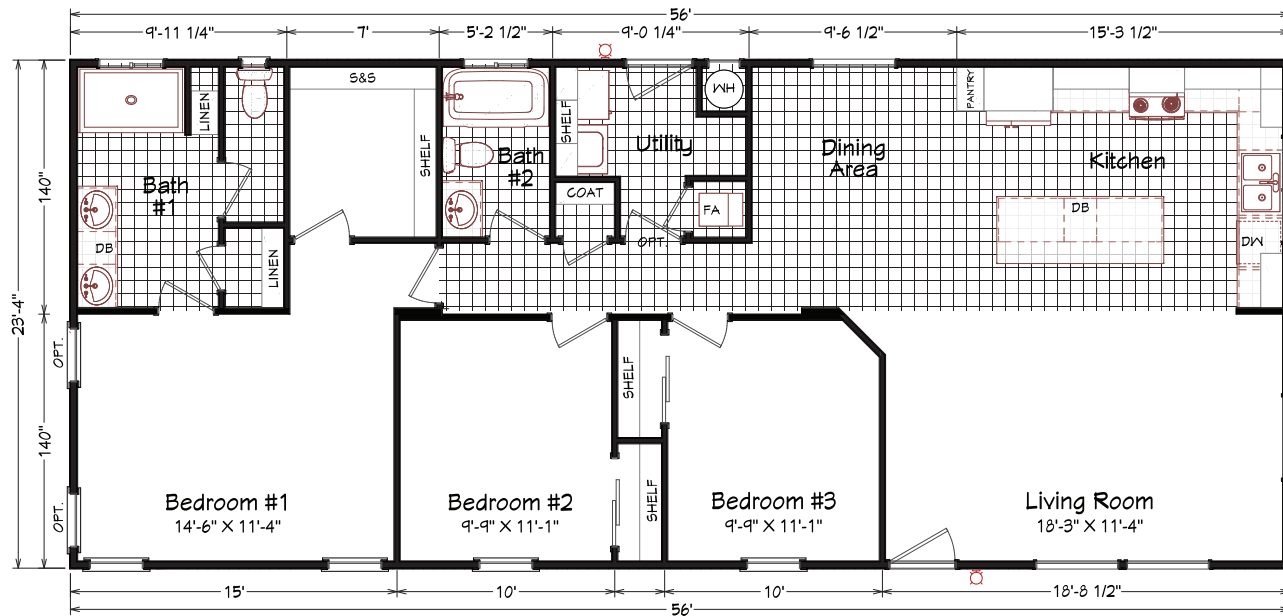

Dalston

Coronado Series

1,306 SQ. FT. (Approximate) 3 Bedrooms, 2 Baths

Last Updated: 9-9-22

Optional Glamor Bath

Alternate Kitchen

FACTORY SELECT HOMES
8610 E. Main Street
Mesa, AZ 85207

FactorySelectMobileHomes.com | 1-800-670-1464