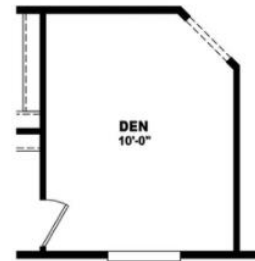

Desota

Value Porch Home Series

1,866 SQ. FT. (Approximate) 4 Bedrooms, 2 Baths

Last Updated: 7-21-21

OPTIONAL DEN

FACTORY SELECT HOMES
8610 E. Main Street
Mesa, AZ 85207

FactorySelectMobileHomes.com | 1-800-670-1464