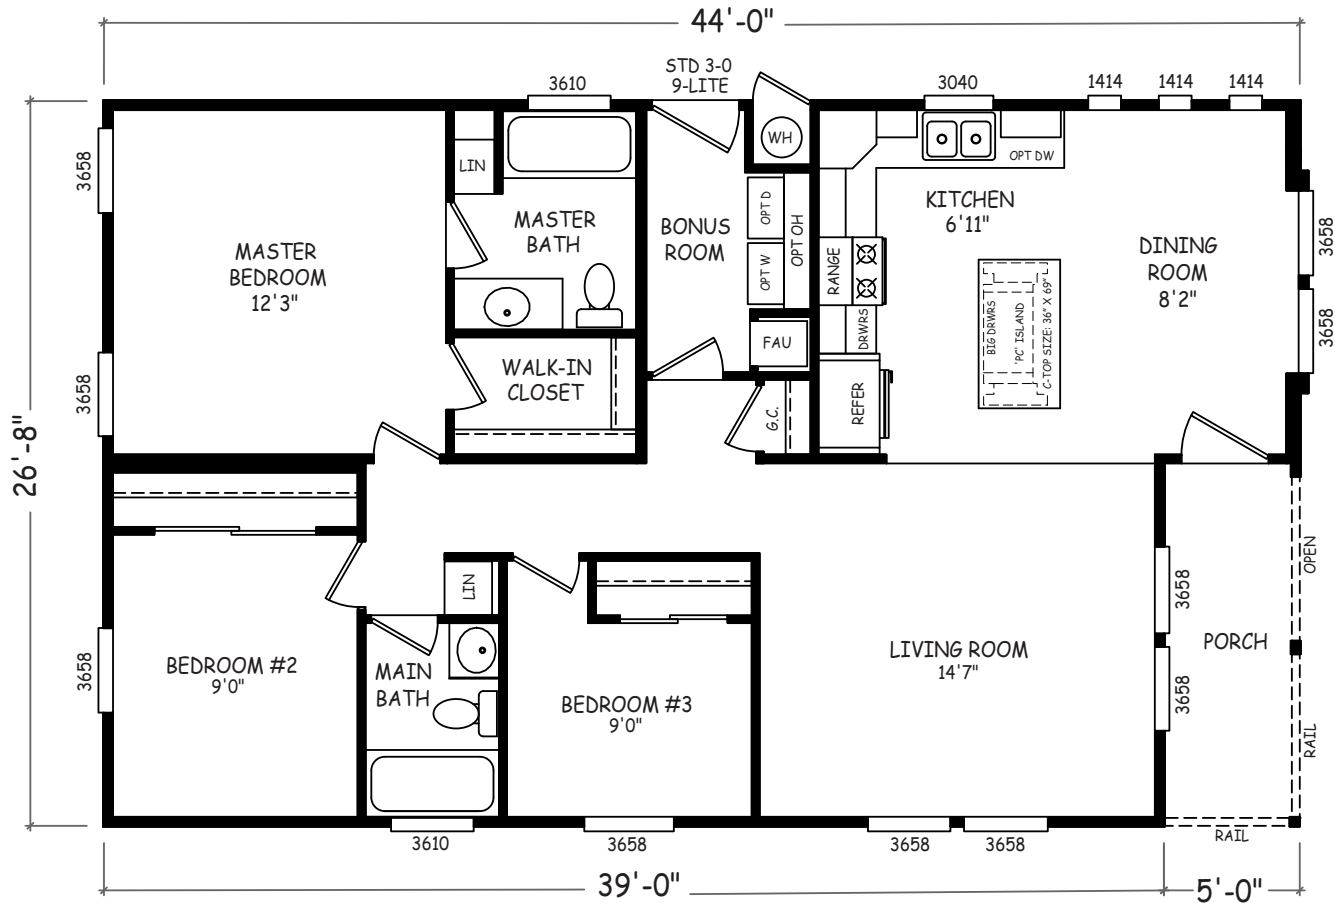

# Dewees

Sedona Ridge Classic Series

1,173 SQ. FT. (Approximate) 3 Bedroom, 2 Bath

Last Updated: 2-2-23

**FACTORY SELECT HOMES**

8610 E. Main Street  
Mesa, AZ 85207

**FactorySelectMobileHomes.com | 1-800-670-1464**