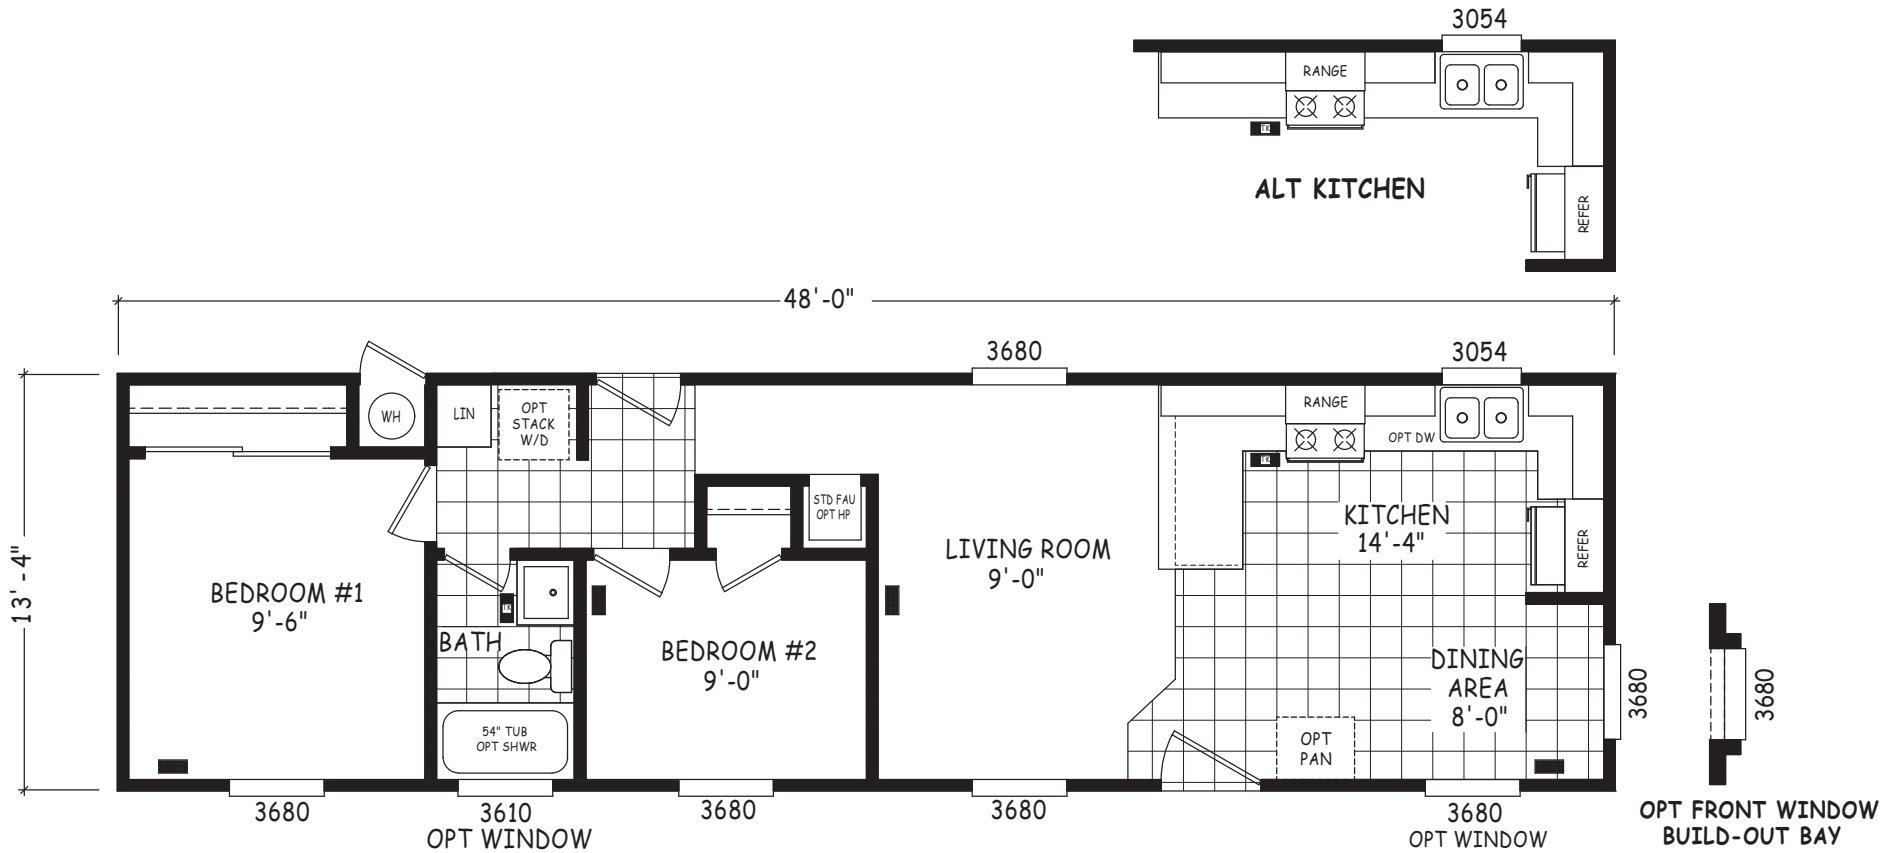

Dobson

Encore Single Wide Series

640 SQ. FT. (Approximate) 2 Bedroom, 1 Bath

Last Updated: 12-8-22

FACTORY SELECT HOMES
8610 E. Main Street
Mesa, AZ 85207

FactorySelectMobileHomes.com | 1-800-670-1464

IMPORTANT: Alta Cima Corp reserves the right to modify, cancel or substitute products or features of this event at any time without prior notice or obligation. Pictures and other promotional materials are representative and may depict or contain floor plans, square footages, elevations, options, upgrades, extra design features, decorations, floor coverings, specialty light fixtures, custom paint and wall coverings, window treatments, landscaping, sound and alarm systems, furnishings, appliances, and other designer/decorator features and amenities that are not included as part of the home and/or may not be available at all locations. Home, pricing and community information is subject to change, and homes to prior sale, at any time without notice or obligation. ©2020 Alta Cima Corp. All rights reserved.