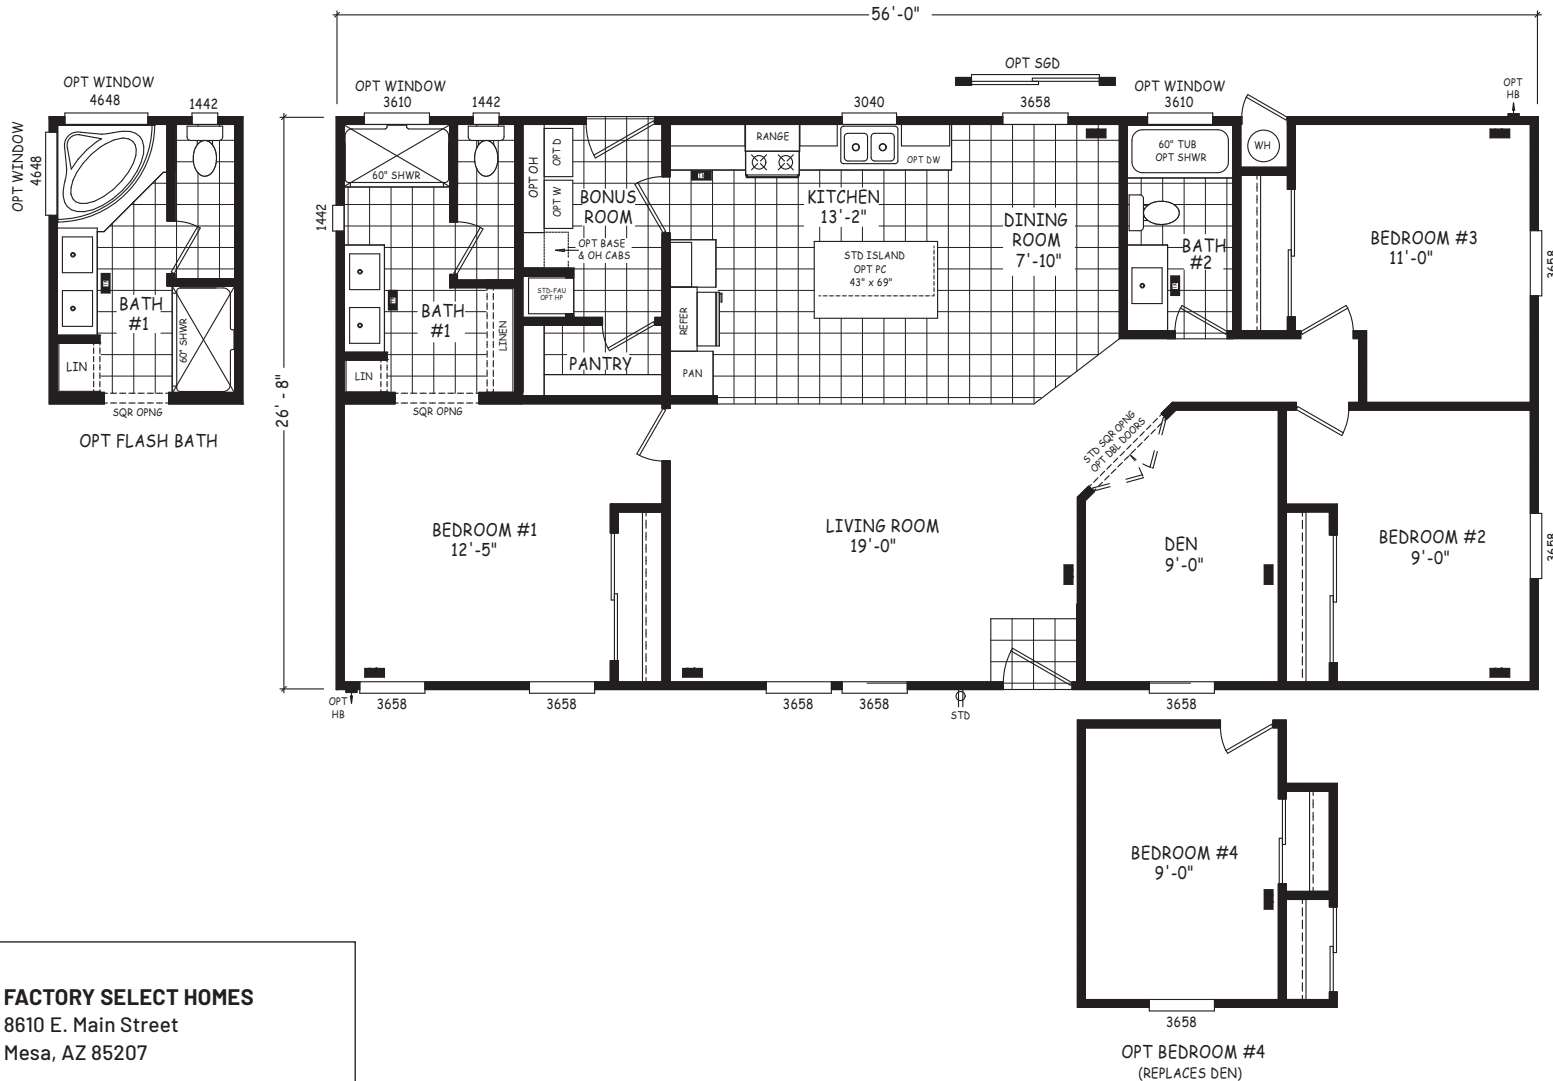

Dutton

Edge Series

1,494 SQ. FT. (Approximate) 3 Bedroom, 2 Bath

Last Updated: 8-22-22

FACTORY SELECT HOMES
8610 E. Main Street
Mesa, AZ 85207

FactorySelectMobileHomes.com | 1-800-670-1464

IMPORTANT: Alta Cima Corp reserves the right to modify, cancel or substitute products or features of this event at any time without prior notice or obligation. Pictures and other promotional materials are representative and may depict or contain floor plans, square footages, elevations, options, upgrades, extra design features, decorations, floor coverings, specialty light fixtures, custom paint and wall coverings, window treatments, landscaping, sound and alarm systems, furnishings, appliances, and other designer/decorator features and amenities that are not included as part of the home and/or may not be available at all locations. Home, pricing and community information is subject to change, and homes to prior sale, at any time without notice or obligation. ©2020 Alta Cima Corp. All rights reserved.