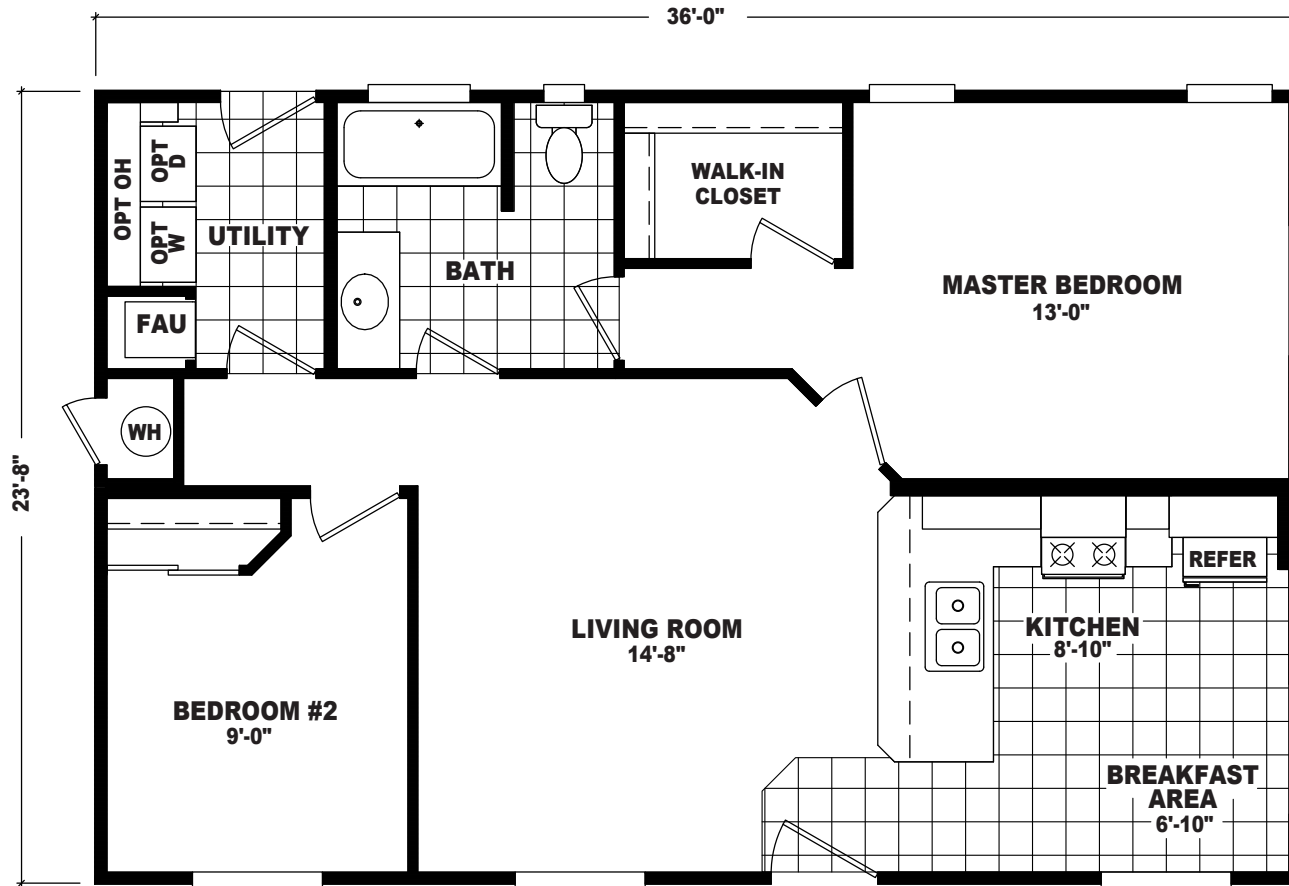

# Emelita

Factory Advantage Series 

# FactorySelectHomes

2 Bedroom, 1 Bath  
Approx. 852 Sq. Ft.

Last Updated: 7-30-18

• Flagstaff

  
Mesa

**Factory Select Homes**  
8610 E. Main Street  
Mesa, Arizona 85207

I authorize Factory Select Homes to build my house, per this plan.