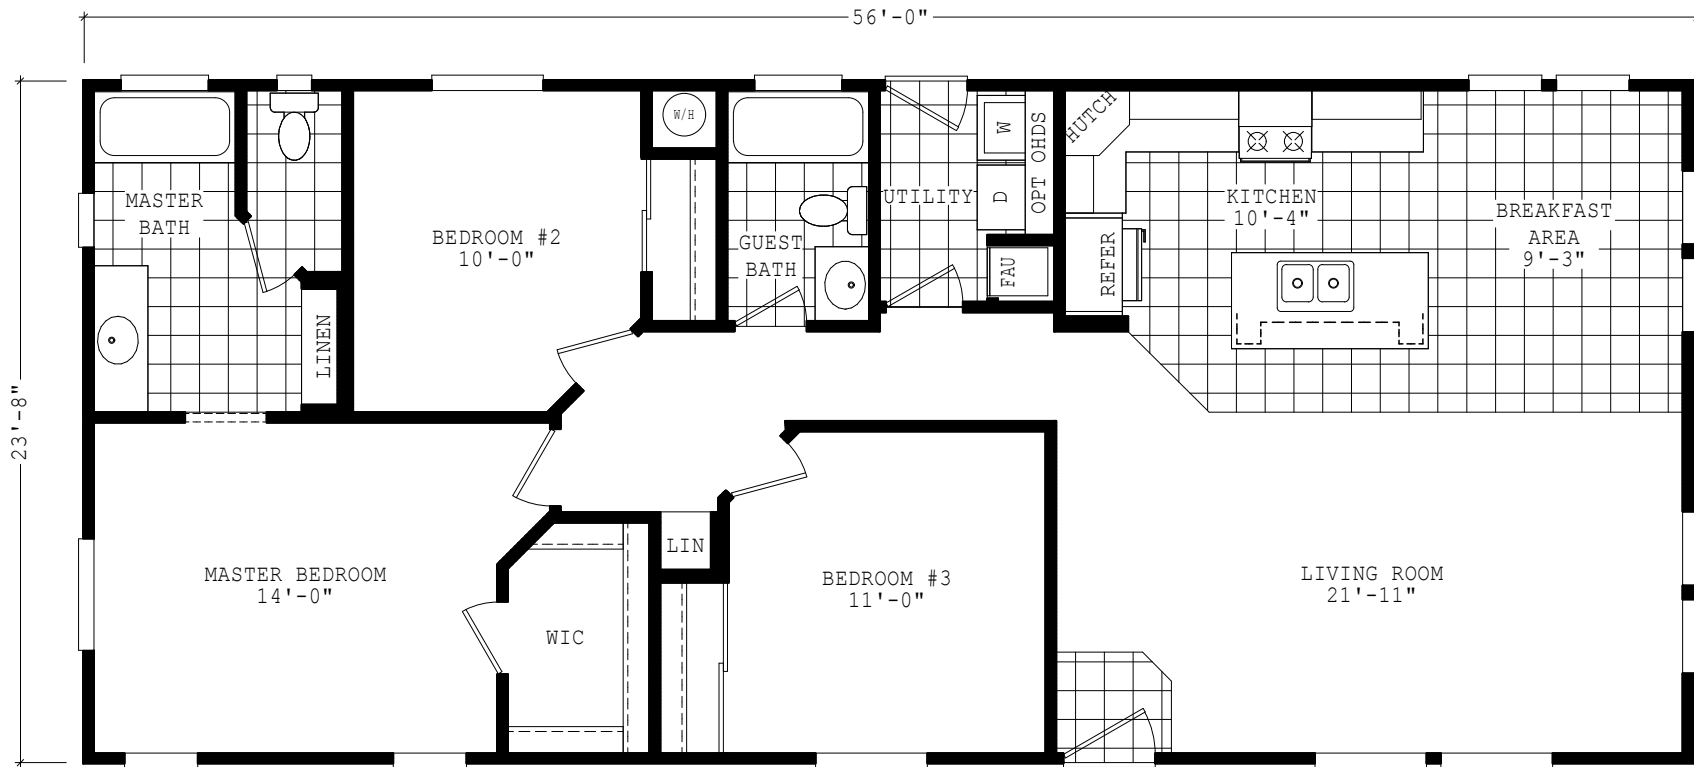

# Farren

Sierra Value Series

1,325 SQ. FT. (Approximate) 3 Bedrooms, 2 Baths

Last Updated: 9-1-22