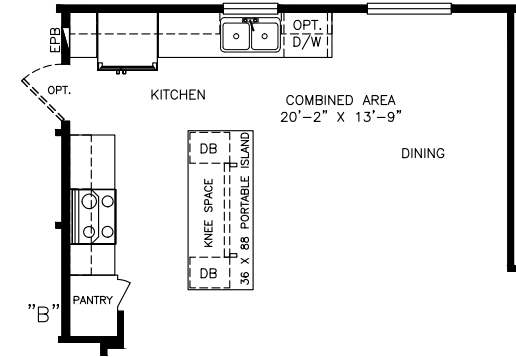

Fieldstone

Heritage Series - Multi Section Series

1,497 SQ. FT. (Approximate) 3 Bedrooms, 2 Baths

Last Updated: 12-2-21

OPTIONAL KITCHEN

"A"

FACTORY SELECT HOMES

8610 E. Main Street
Mesa, AZ 85207