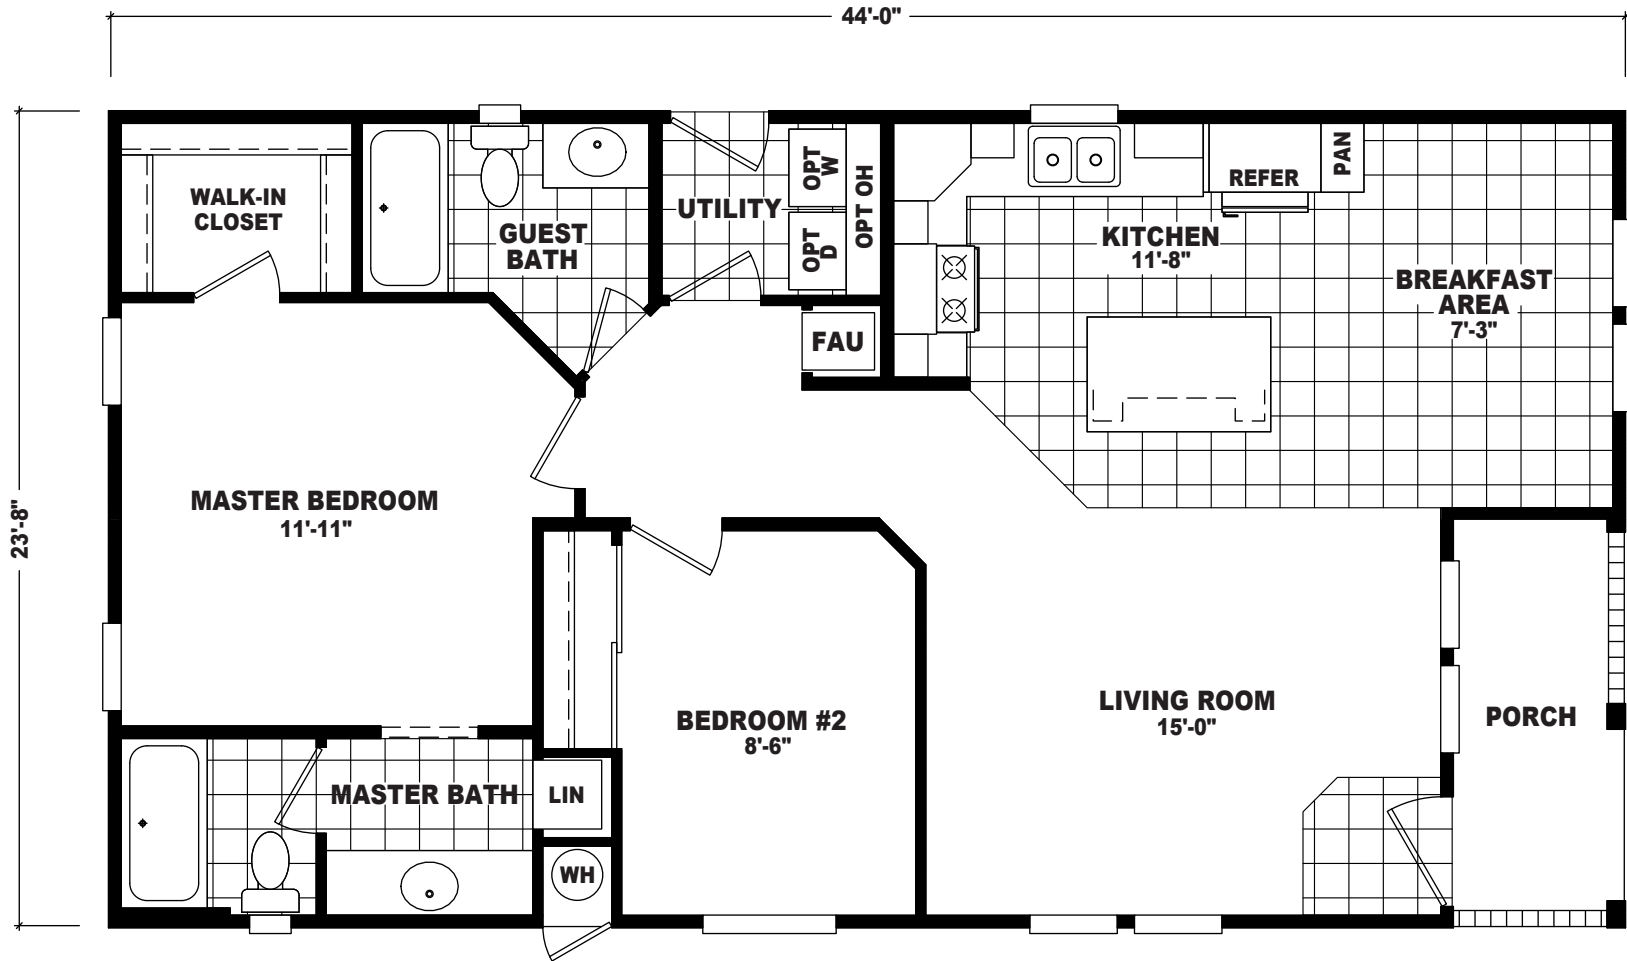

# FactorySelectHomes

2 Bedrooms, 2 Baths  
Approx. 1,041 Sq. Ft.

Last Updated: 5-2-2019

• Flagstaff

  
Mesa

**Factory Select Homes**  
8610 E. Main Street  
Mesa, Arizona 85207

I authorize Factory Select Homes to build my house, per this plan.