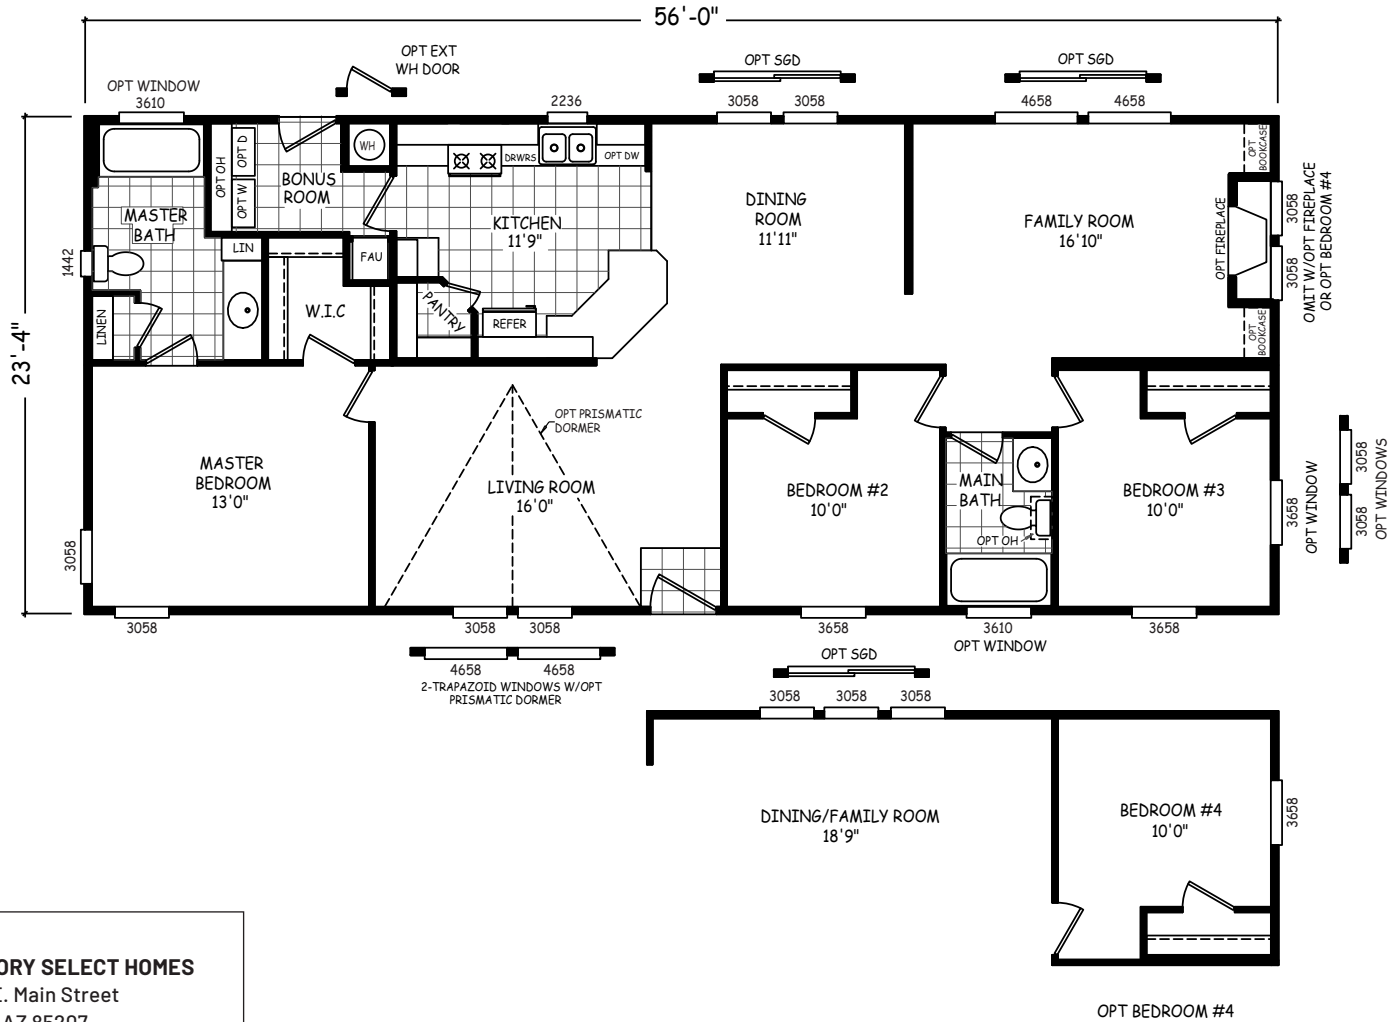

Foxfield

Laurel Manor Series

1,306 SQ. FT. (Approximate) 3 Bedroom, 2 Bath

Last Updated: 4-29-22

FACTORY SELECT HOMES
8610 E. Main Street
Mesa, AZ 85207

FactorySelectMobileHomes.com | 1-800-670-1464

IMPORTANT: Alta Cima Corp reserves the right to modify, cancel or substitute products or features of this event at any time without prior notice or obligation. Pictures and other promotional materials are representative and may depict or contain floor plans, square footages, elevations, options, upgrades, extra design features, decorations, floor coverings, specialty light fixtures, custom paint and wall coverings, window treatments, landscaping, sound and alarm systems, furnishings, appliances, and other designer/decorator features and amenities that are not included as part of the home and/or may not be available at all locations. Home, pricing and community information is subject to change, and homes to prior sale, at any time without notice or obligation. ©2020 Alta Cima Corp. All rights reserved.