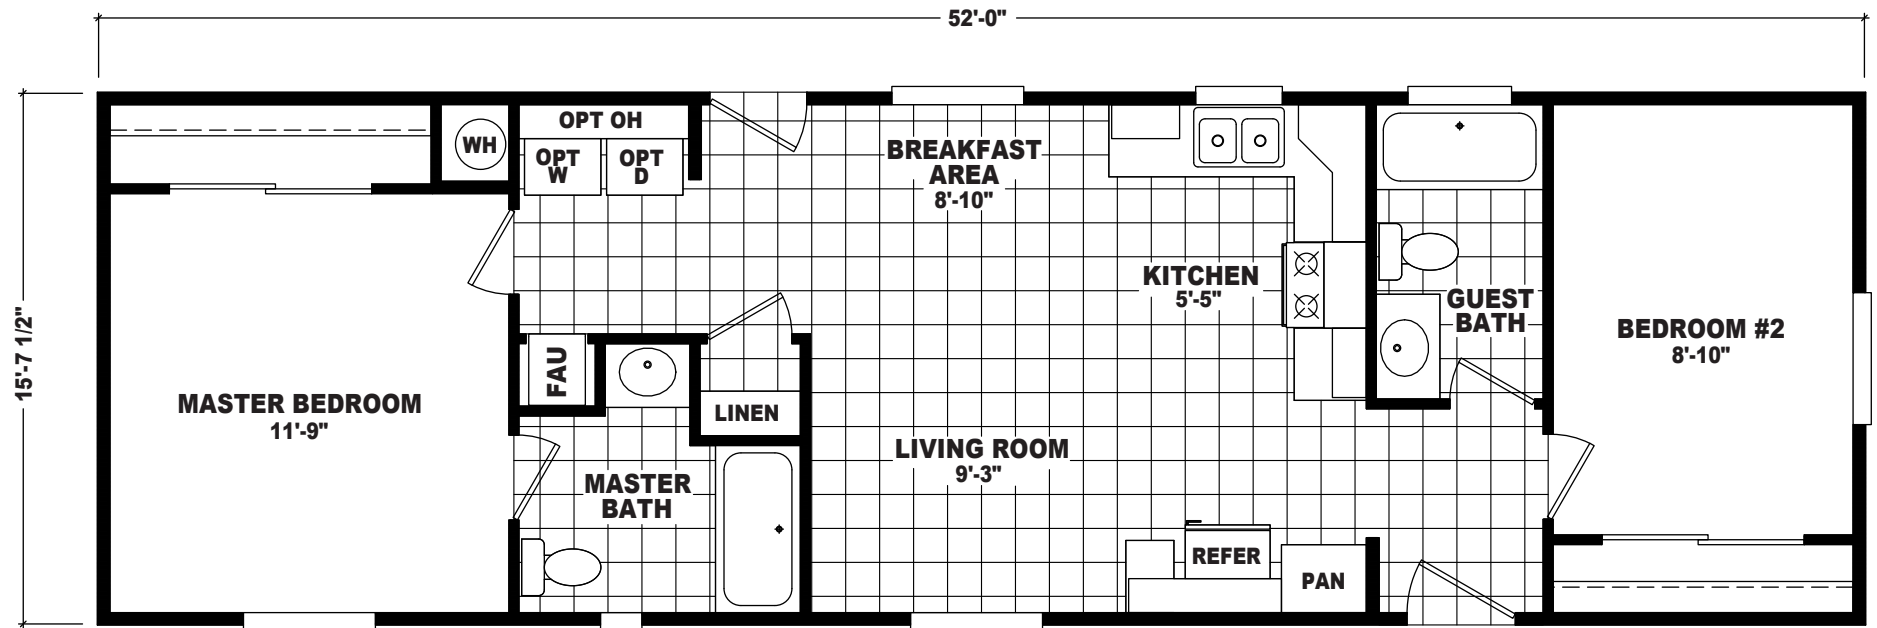

Giner

EP Single Section Series

812 SQ. FT. (Approximate) 2 Bedroom, 2 Bath

Last Updated: 9-19-22

FACTORY SELECT HOMES

8610 E. Main Street
Mesa, AZ 85207

FactorySelectMobileHomes.com | 1-800-670-1464

IMPORTANT: Alta Cima Corp reserves the right to modify, cancel or substitute products or features of this event at any time without prior notice or obligation. Pictures and other promotional materials are representative and may depict or contain floor plans, square footages, elevations, options, upgrades, extra design features, decorations, floor coverings, specialty light fixtures, custom paint and wall coverings, window treatments, landscaping, sound and alarm systems, furnishings, appliances, and other designer/decorator features and amenities that are not included as part of the home and/or may not be available at all locations. Home, pricing and community information is subject to change, and homes to prior sale, at any time without notice or obligation. ©2020 Alta Cima Corp. All rights reserved.