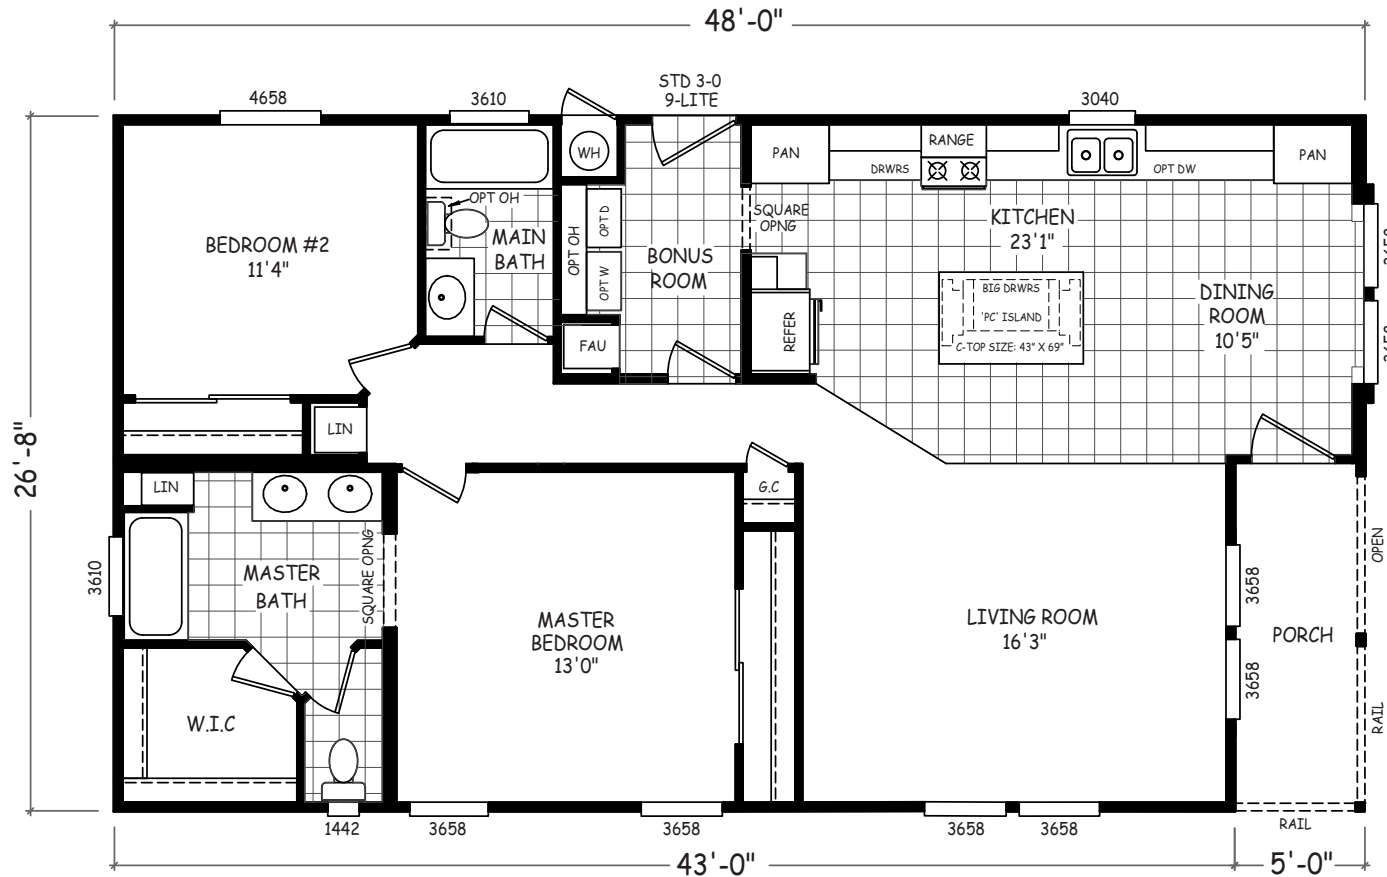

# Hanahan

Sedona Ridge Classic Series

1,280 SQ. FT. (Approximate) 2 Bedroom, 2 Bath

Last Updated: 2-2-23

**FACTORY SELECT HOMES**  
 8610 E. Main Street  
 Mesa, AZ 85207

**FactorySelectMobileHomes.com | 1-800-670-1464**