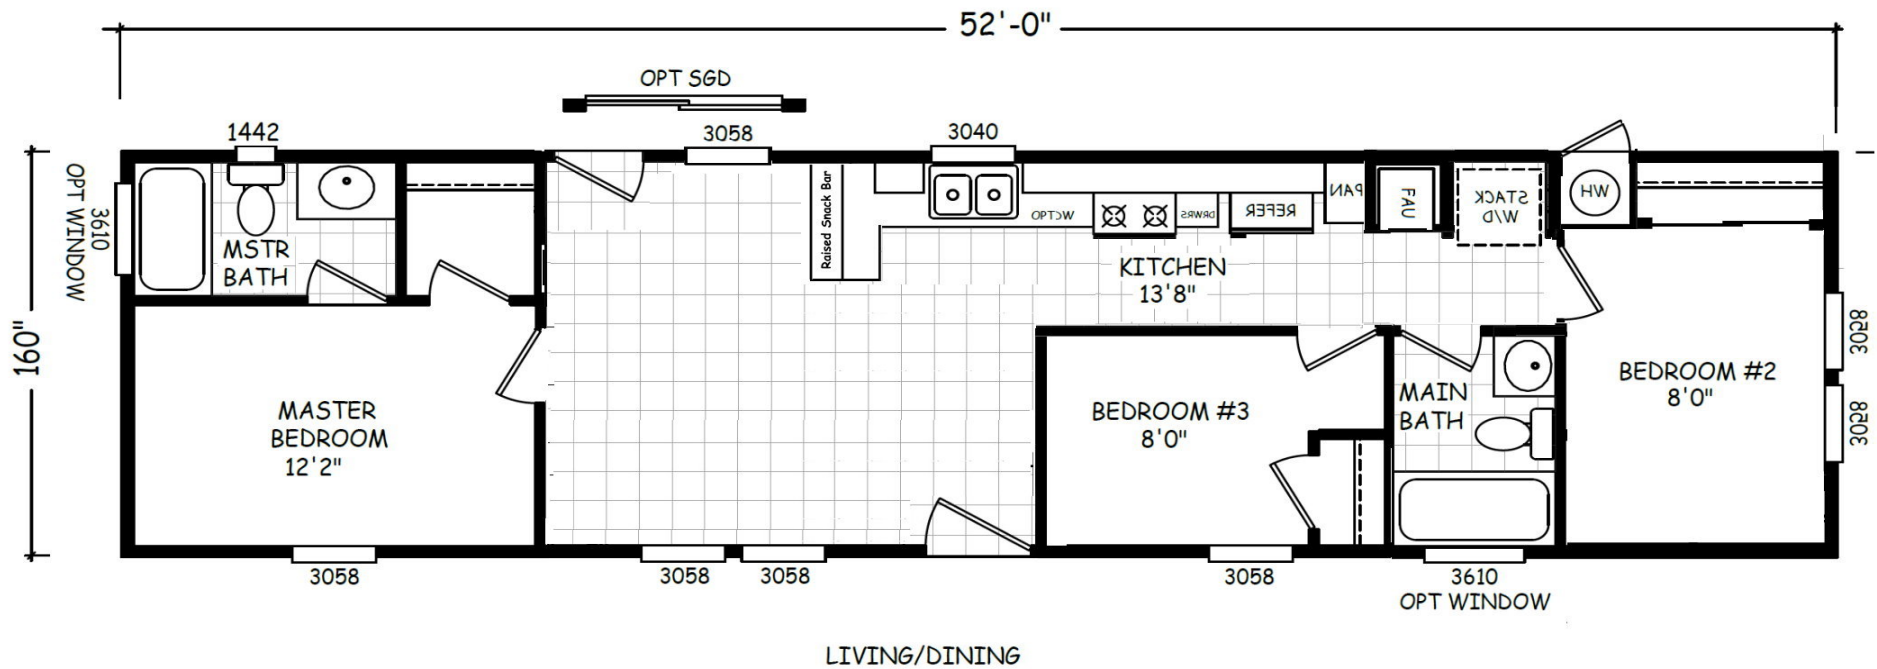

Hartford

Factory Select Series 

FactorySelectHomes

3 Bedrooms, 2 Baths
Approx. 693 Sq. Ft.

Last Updated: 9-10-18

• Flagstaff

FactorySelectHomes
○ Mesa

Factory Select Homes
8610 E. Main Street
Mesa, Arizona 85207