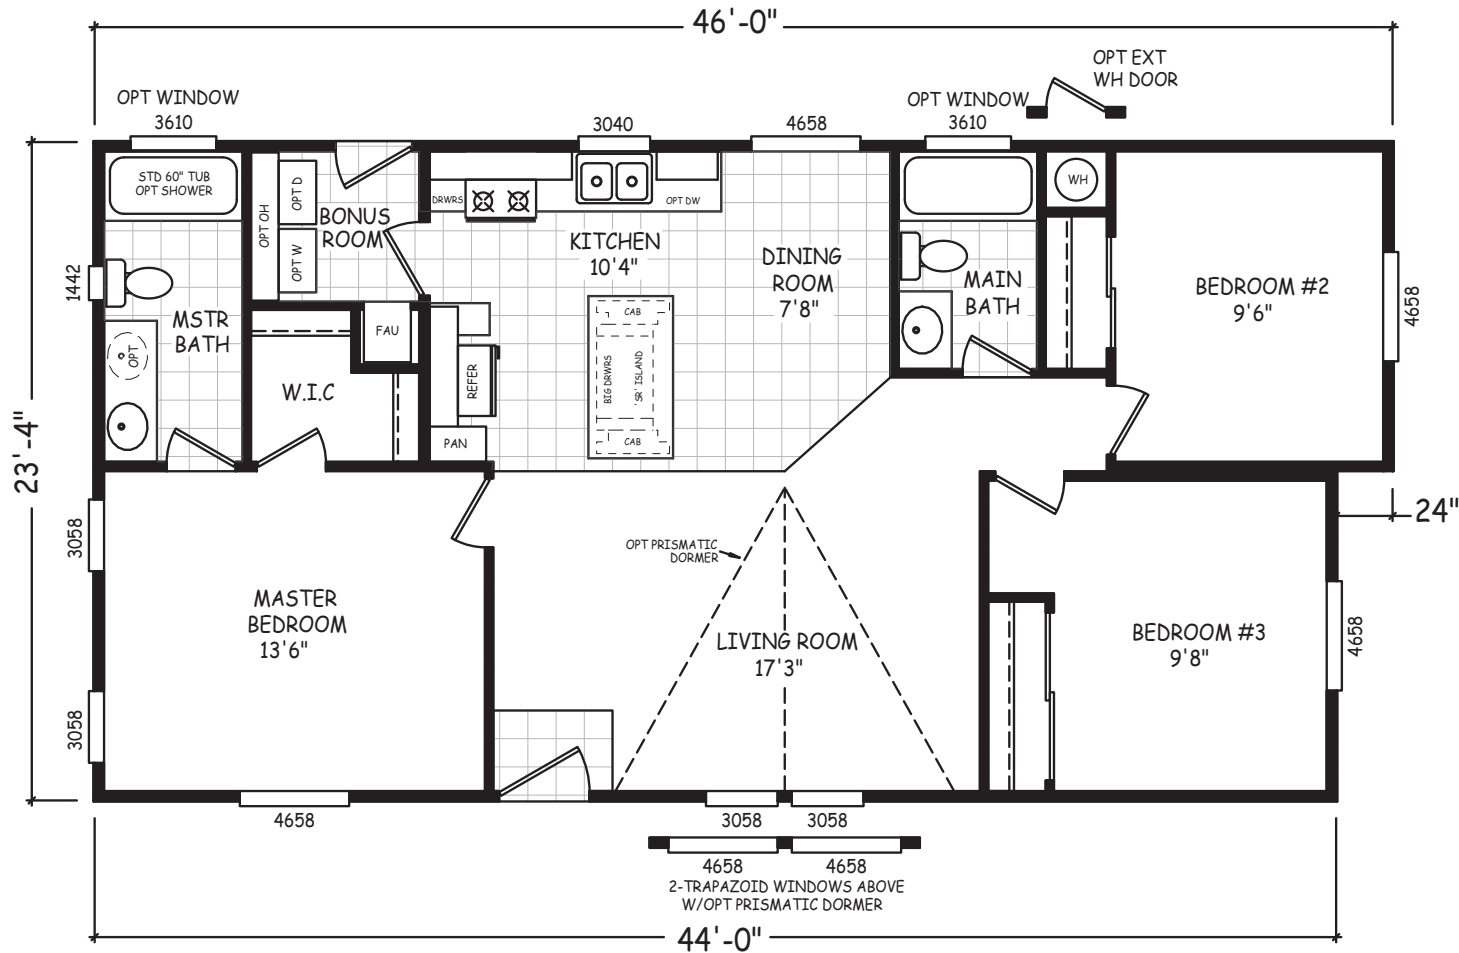

Hartman

Factory Select Series 

FactorySelectHomes

3 Bedroom, 2 Bath
Approx. 1,050 Sq. Ft.

Last Updated: 6-21-18

• Flagstaff

© Mesa

Factory Select Homes
8610 E. Main Street
Mesa, Arizona 85207