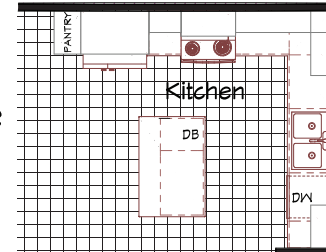

Hatton

Coronado Series

1,400 SQ. FT. (Approximate) 3 Bedrooms, 2 Baths

Last Updated: 9-9-22

Optional Glamor Bath

Alternate Kitchen

FACTORY SELECT HOMES
8610 E. Main Street
Mesa, AZ 85207

FactorySelectMobileHomes.com | 1-800-670-1464