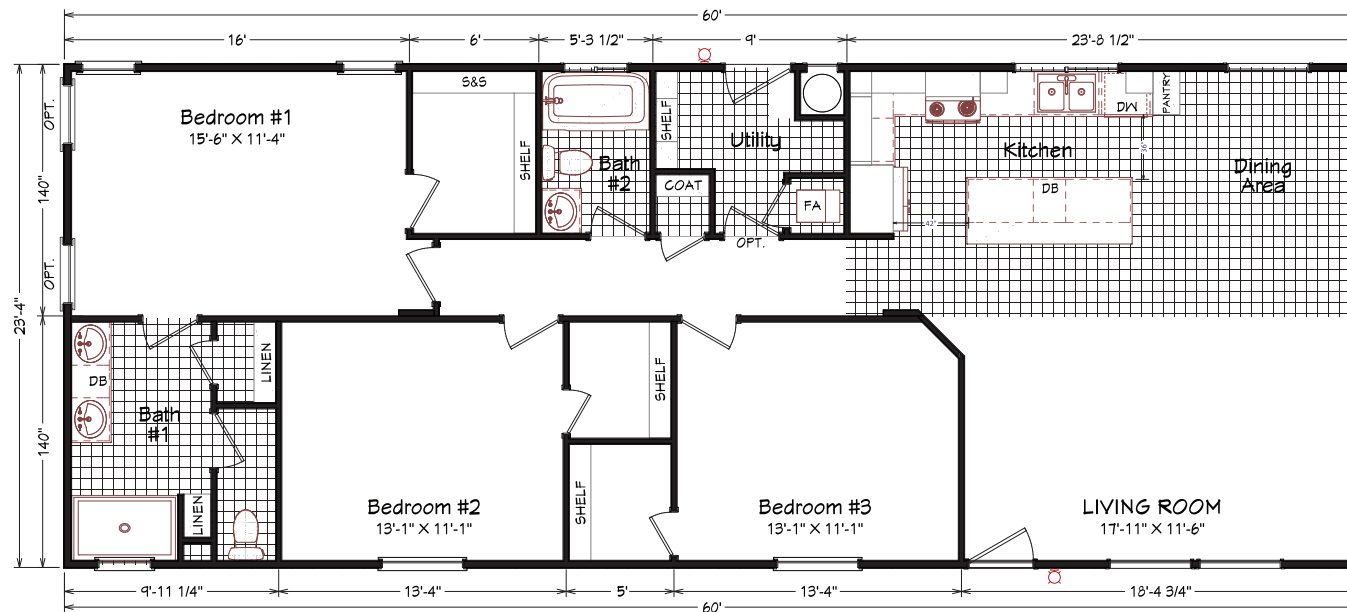

Hatton

Coronado Series

1,400 SQ. FT. (Approximate) 3 Bedrooms, 2 Baths

Last Updated: 9-9-22

Optional Glamor Bath

Alternate Kitchen

FACTORY SELECT HOMES
8610 E. Main Street
Mesa, AZ 85207

FactorySelectMobileHomes.com | 1-800-670-1464