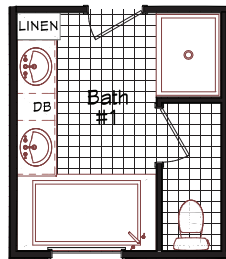

Hatton

Coronado Series

1,400 SQ. FT. (Approximate) 3 Bedrooms, 2 Baths

Last Updated: 9-9-22

Optional Glamor Bath

Alternate Kitchen

FACTORY SELECT HOMES
8610 E. Main Street
Mesa, AZ 85207

FactorySelectMobileHomes.com | 1-800-670-1464